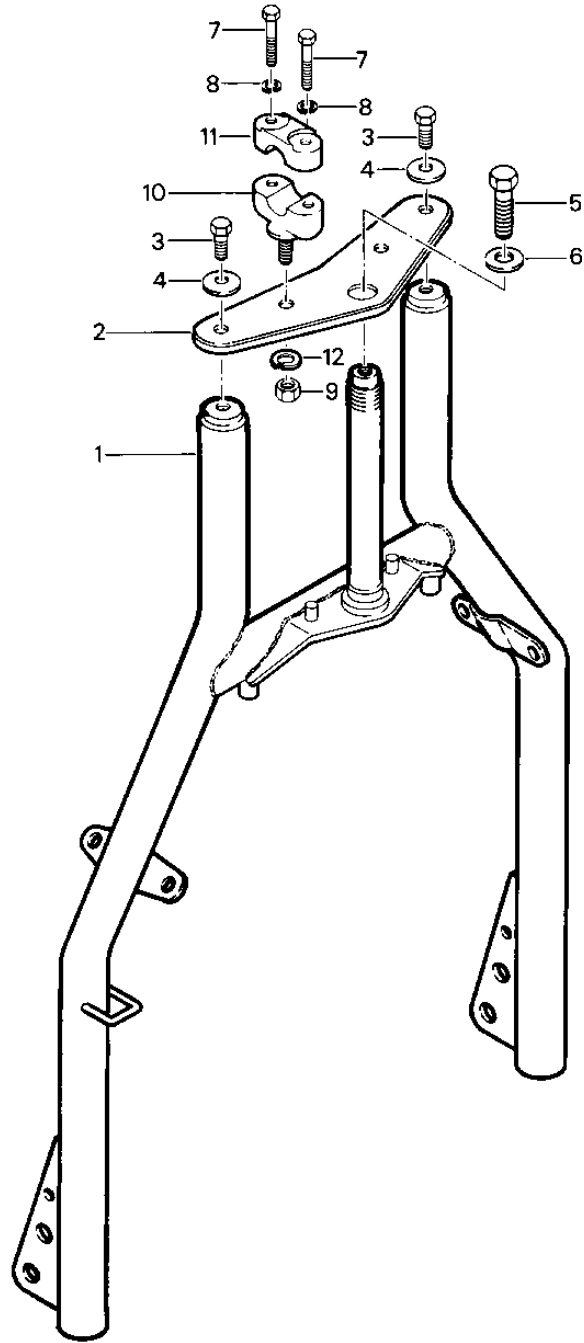

# 1981 KLT200 PARTS DIAGRAM

FRONT FORK ('81-'82 KLT200-A1/A2/A3)

# 1981 KLT200 PARTS LIST

## FRONT FORK ('81-'82 KLT200-A1/A2/A3)

ITEM NAME	PART NUMBER	QUANTITY
FRONT FORK,BLACK (Ref # 1)	44001-1265-8G	1
HOLDER-FORK UPPER (Ref # 2)	44039-4003	1
BOLT (Ref # 3)	92001-1742	2
WASHER (Ref # 4)	92022-1381	2
BOLT,STEERING STEM (Ref # 5)	44041-072	1
WASHER,STEERING STEM (Ref # 6)	44043-056	1
BOLT HEX HEAD 8X35 (Ref # 7)	110N0835	4
WASHER SPRING 8MM (Ref # 8)	461F0800	4
NUT,10MM (Ref # 9)	314B1000	2
HOLDER,HANDLEBAR,BUFF (Ref # 10)	46012-002-80	2
HOLDER UPPER HANDLBAR (Ref # 11)	46012-004	2
WASHER SPRING 10MM (Ref # 12)	461F1000	2