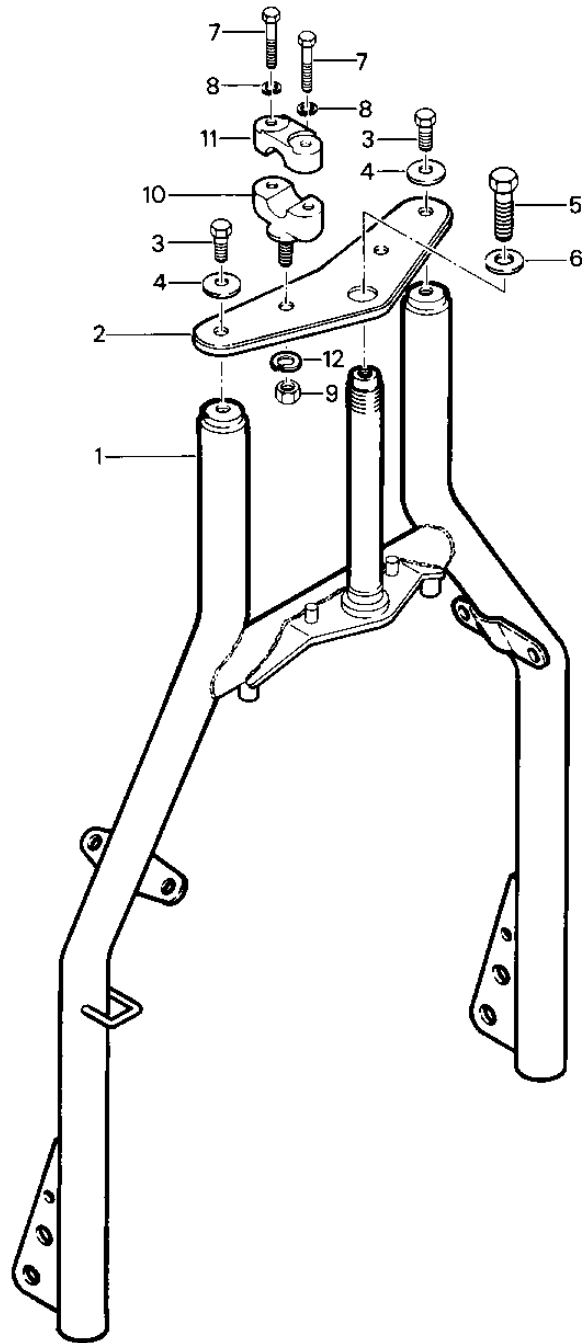

1982 KLT200 PARTS DIAGRAM

FRONT FORK ('81-'82 KLT200-A1/A2/A3)

1982 KLT200 PARTS LIST

FRONT FORK ('81-'82 KLT200-A1/A2/A3)

ITEM NAME	PART NUMBER	QUANTITY
FRONT FORK,BLACK (Ref # 1)	44001-1265-8G	1
FRONT FORK,L.GREEN (Ref # 1)	44001-1265-7F	1
HOLDER-FORK UPPER (Ref # 2)	44039-4003	1
BOLT (Ref # 3)	92001-1742	2
WASHER (Ref # 4)	92022-1381	2
BOLT,STEERING STEM (Ref # 5)	44041-072	1
WASHER,STEERING STEM (Ref # 6)	44043-056	1
BOLT HEX HEAD 8X35 (Ref # 7)	110N0835	4
WASHER SPRING 8MM (Ref # 8)	461F0800	4
NUT,10MM (Ref # 9)	314B1000	2
HOLDER,HANDLEBAR,BUFF (Ref # 10)	46012-002-80	2
HOLDER UPPER HANDLEBAR (Ref # 11)	46012-004	2
WASHER SPRING 10MM (Ref # 12)	461F1000	2