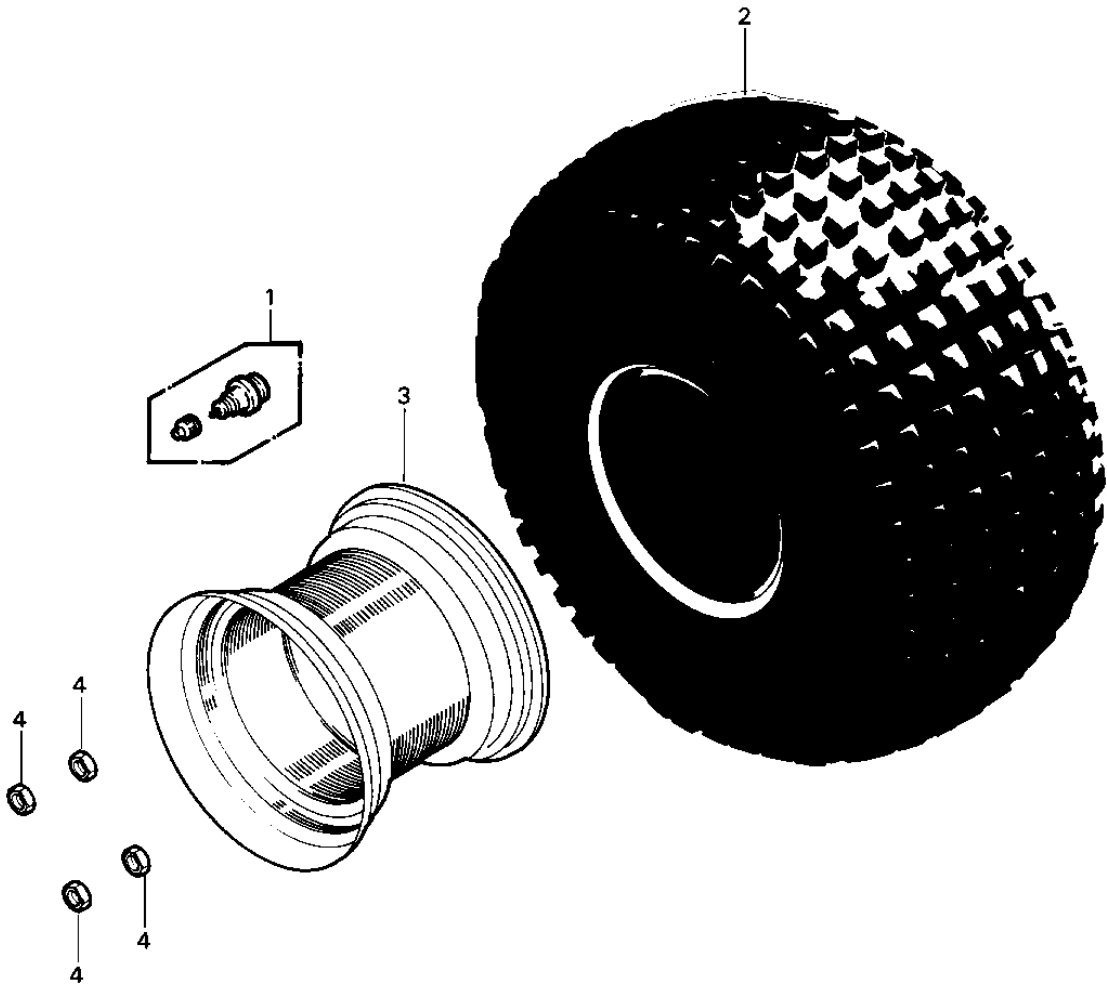

1981 KLT200 PARTS DIAGRAM

WHEELS/TIRES ('81-'82 KLT200-A1/A2/A3)

1981 KLT200 PARTS LIST

WHEELS/TIRES ('81-'82 KLT200-A1/A2/A3)

ITEM NAME	PART NUMBER	QUANTITY
VALVE,TIRE (Ref # 1)	16126-4001	3
TIRE 22X11-8 KNOBBY A (Ref # 2)	41002-4010	3
RIM (Ref # 3)	41025-4005	3
NUT (Ref # 4)	92015-4005	12