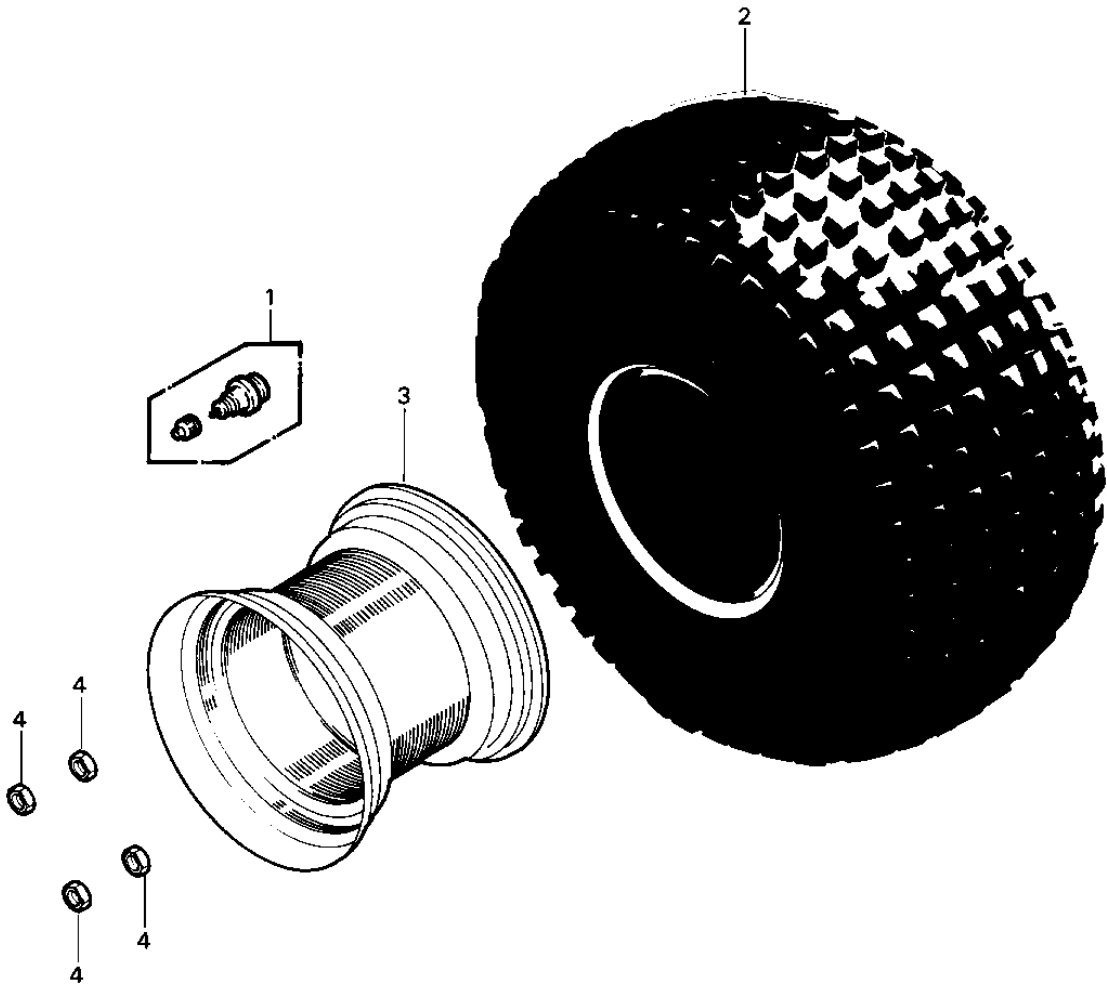

1982 KLT200 PARTS DIAGRAM

WHEELS/TIRES ('81-'82 KLT200-A1/A2/A3)

1982 KLT200 PARTS LIST

WHEELS/TIRES ('81-'82 KLT200-A1/A2/A3)

ITEM NAME	PART NUMBER	QUANTITY
VALVE,TIRE (Ref # 1)	16126-4001	3
TIRE 22X11-8 KNOBBY A (Ref # 2)	41002-4010	3
RIM (Ref # 3)	41025-4005	3
NUT (Ref # 4)	92015-4005	12