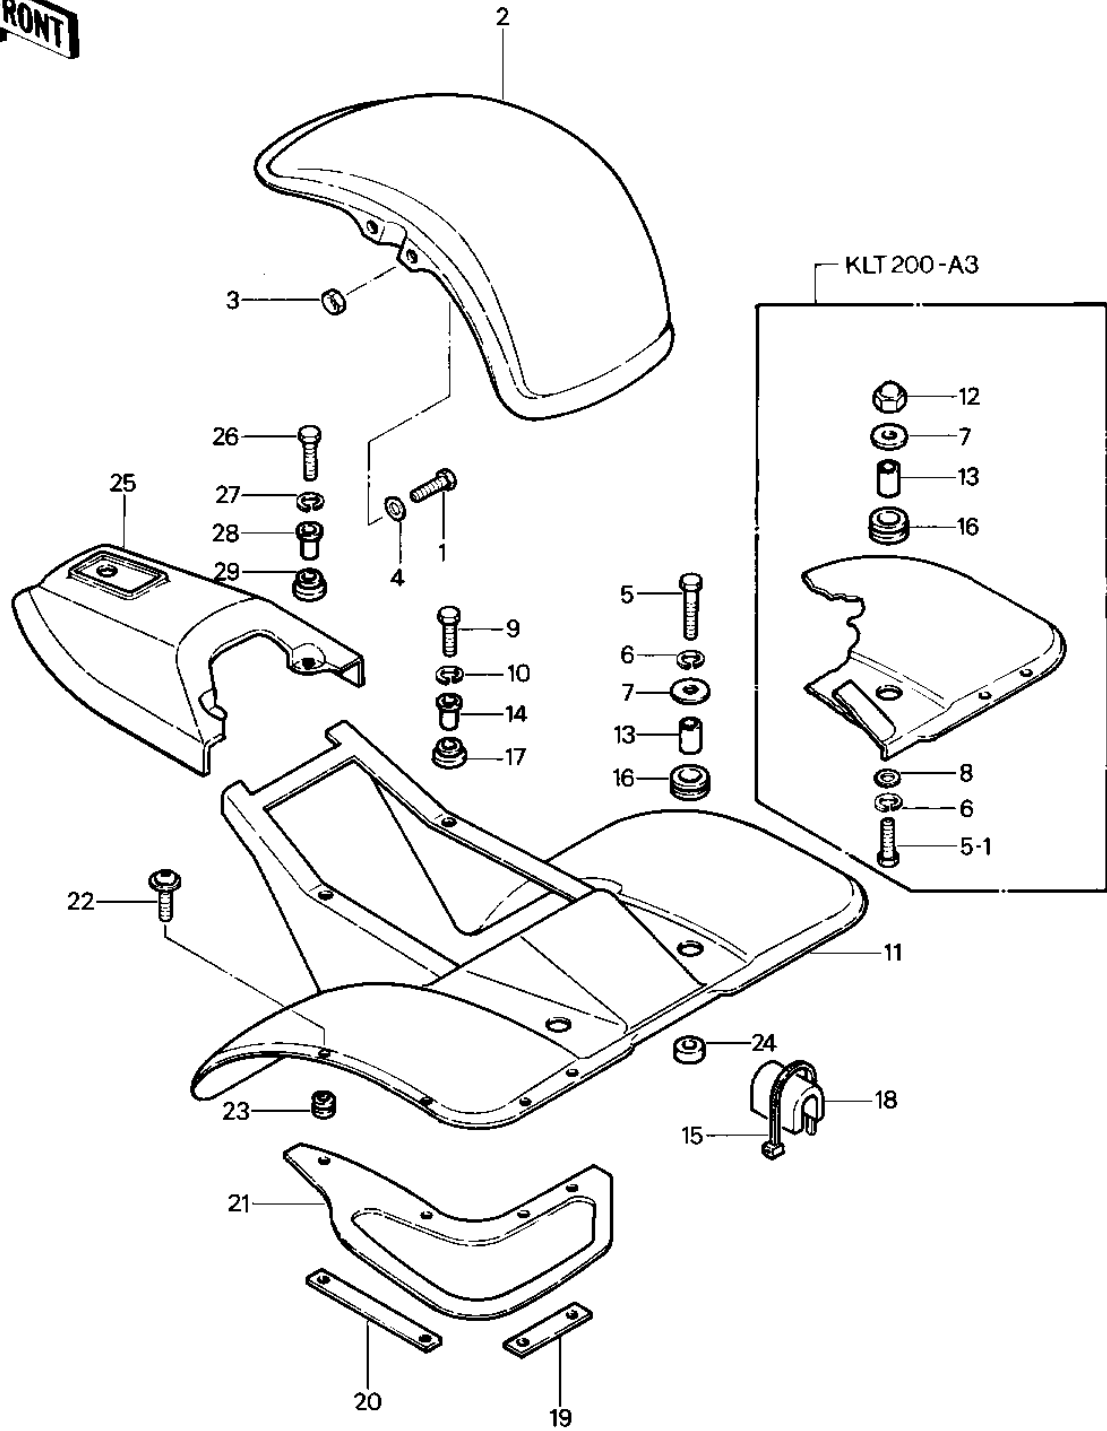

1982 KLT200 PARTS DIAGRAM

FENDERS/COVER ('81-'82 KLT200-A1/A2/A3)

1982 KLT200 PARTS LIST

FENDERS/COVER ('81-'82 KLT200-A1/A2/A3)

ITEM NAME	PART NUMBER	QUANTITY
BOLT-UPSET,6X12 (Ref # 1)	112G0612	4
FENDER, FRONT, LIME GREEN (Ref # 2)	35004-4002-6W	1
FENDER-FR,BLACK (Ref # 2)	35004-4002-6D	1
NUT-6MM (Ref # 3)	322N0600	4
WASHER 6.5X20X1.6T (Ref # 4)	92022-125	4
BOLT-SMALL-UPSET 8X25 (Ref # 5-1)	115G0825	2
WASHER SPRING 8MM (Ref # 6)	461F0800	2
92022-101 (Canada) (Ref # 7)	92022-092	2
WASHER PLAIN 8MM (Ref # 8)	410B0800	2
BOLT 6X22 (Ref # 9)	112B0622	2
WASHER SPRING 6MM (Ref # 10)	461F0600	2
FENDER-RR,GREEN (Ref # 11)	35022-4002-6W	1
FENDER-RR,BLACK (Ref # 11)	35022-4002-6D	1
NUT FUEL TANK FRONT (Ref # 12)	92020-007	2
COLLAR (Ref # 13)	92027-102	2
COLLAR (Ref # 14)	92027-194	2
BAND (Ref # 15)	92072-3509	2
DAMPER RUBB TANK FRNT (Ref # 16)	92075-013	2
DAMPER RUBBER (Ref # 17)	92075-112	2
DAMPER (Ref # 18)	92075-4023	2
BRACKET,FLAP (Ref # 19)	11034-4062	2
BRACKET,FLAP (Ref # 20)	11034-4063	2
FLAP,FENDER (Ref # 21)	35019-4003	2
SCREW,6X20 (Ref # 22)	92009-1289	8
DAMPER RUBBER (Ref # 23)	92075-051	8
COVER,FR,GREEN (Ref # 25)	14025-4008-6W	1
COVER,FR,BLACK (Ref # 25)	14025-4008-6D	1
BOLT 6X22 (Ref # 26)	112B0622	2
WASHER SPRING 6MM (Ref # 27)	461F0600	2