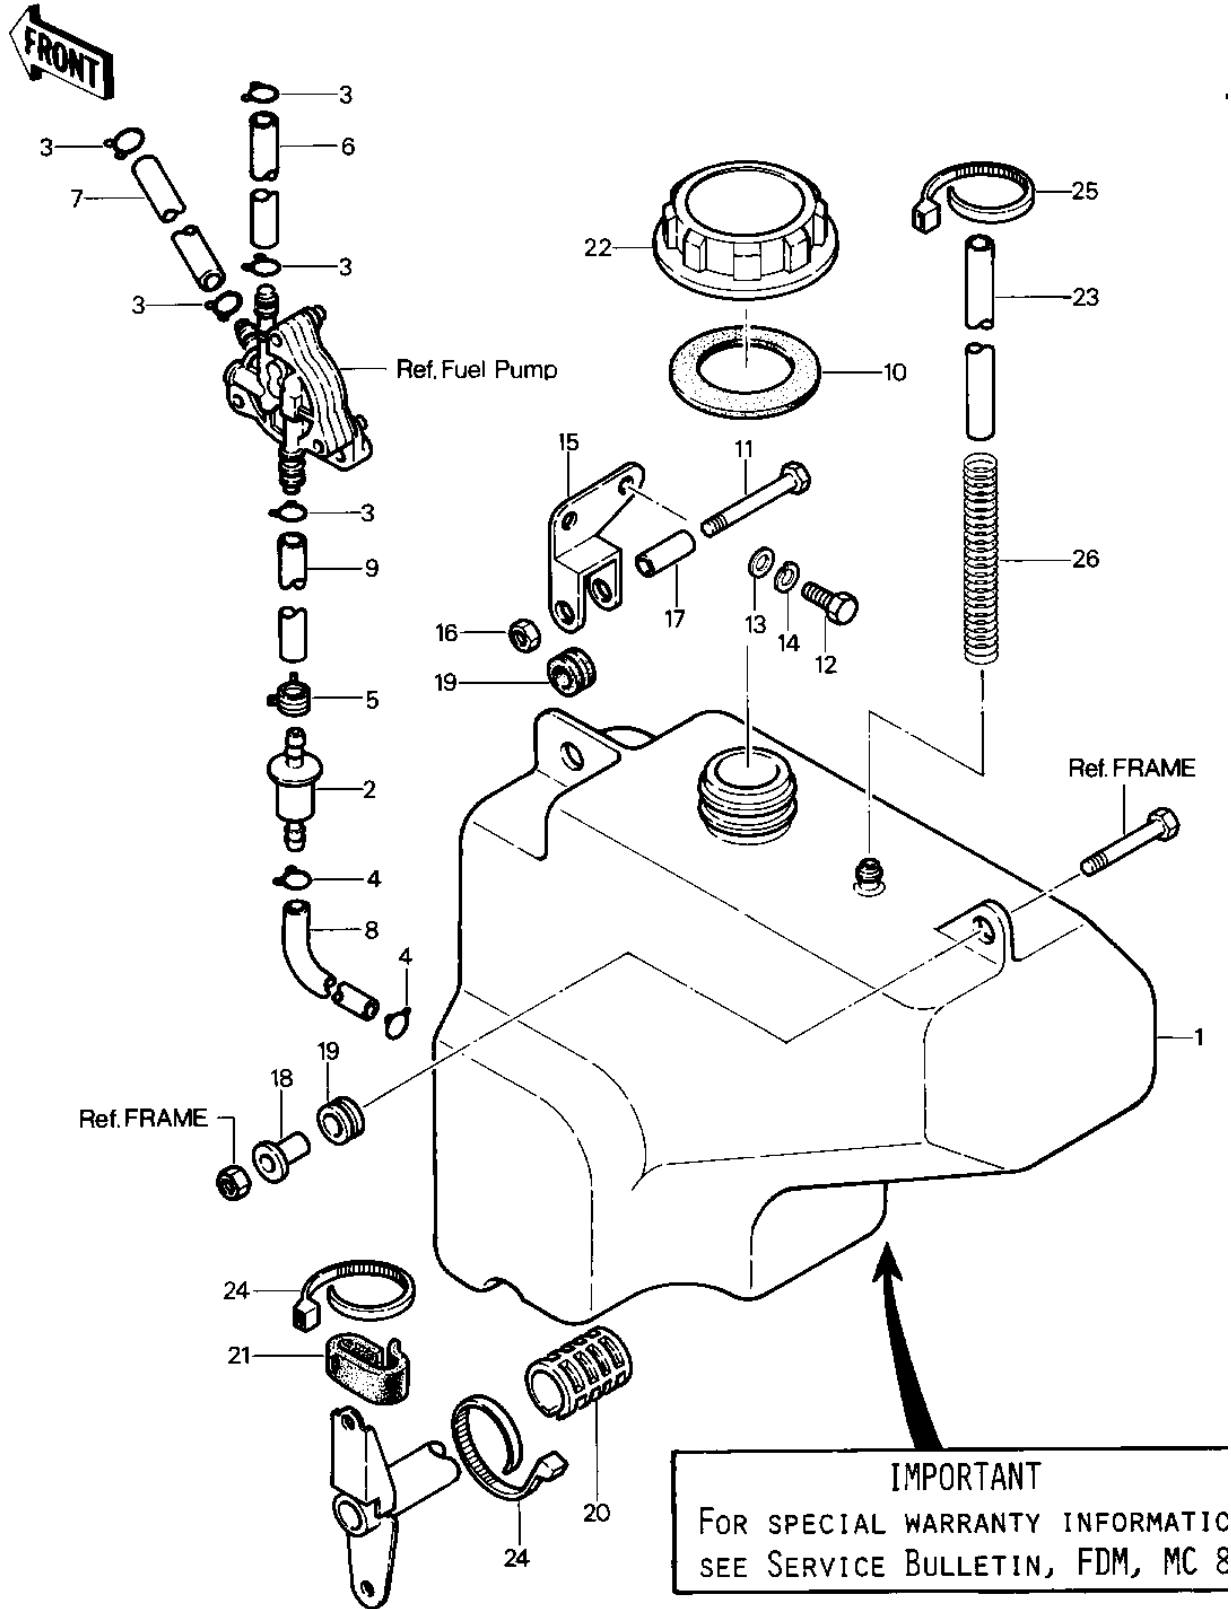

# 1981 KLT200 PARTS DIAGRAM

FUEL TANK ('81-'82 KLT200-A1/A2/A3)

# 1981 KLT200 PARTS LIST

FUEL TANK ('81-'82 KLT200-A1/A2/A3)

ITEM NAME	PART NUMBER	QUANTITY
TANK-FUEL,GRAY (Ref # 1)	51001-4003-8L	1
FILTER-FUEL (Ref # 2)	49019-3502	1
CLAMP,CARB CONECT HOS (Ref # 3)	92037-056	5
CLAMP-FUEL TUBE (Ref # 4)	92037-3501	2
CLAMP (Ref # 5)	92037-4009	1
TUBE,6.5X11.5X350 (Ref # 6)	92059-4004	1
TUBE,6.5X11.5X290 (Ref # 7)	92059-4028	1
TUBE,FUEL (Ref # 8)	92059-4011	1
TUBE,6.5X11.5X85 (Ref # 9)	92059-4014	1
GASKET,FUEL TANK CAP (Ref # 10)	11009-3020	1
BOLT-SMALL-UPSET,8X30 (Ref # 11)	115G0830	1
BOLT-UPSET,6X12 (Ref # 12)	112G0612	2
WASHER PLAIN 6MM (Ref # 13)	411B0600	2
WASHER SPRING 6MM (Ref # 14)	461F0600	2
BRKT,TANK (Ref # 15)	32052-4005	1
NUT,LOCK,8MM (Ref # 16)	92015-1124	1
SPACER FUEL TANK MONT (Ref # 17)	92027-012	1
COLLAR,FUEL TANK FITT (Ref # 18)	92027-1134	1
DAMPER RUBB TANK FRNT (Ref # 19)	92075-013	2
DAMPER RUBBER (Ref # 20)	92075-084	2
DAMPER (Ref # 21)	92075-4024	1
CAP,FUEL TANK (Ref # 22)	51049-3001	1
TUBE (Ref # 23)	92059-4009	1
BAND (Ref # 24)	92072-3505	3
BAND (Ref # 25)	92072-4004	3
SPRING (Ref # 26)	92081-4011	1