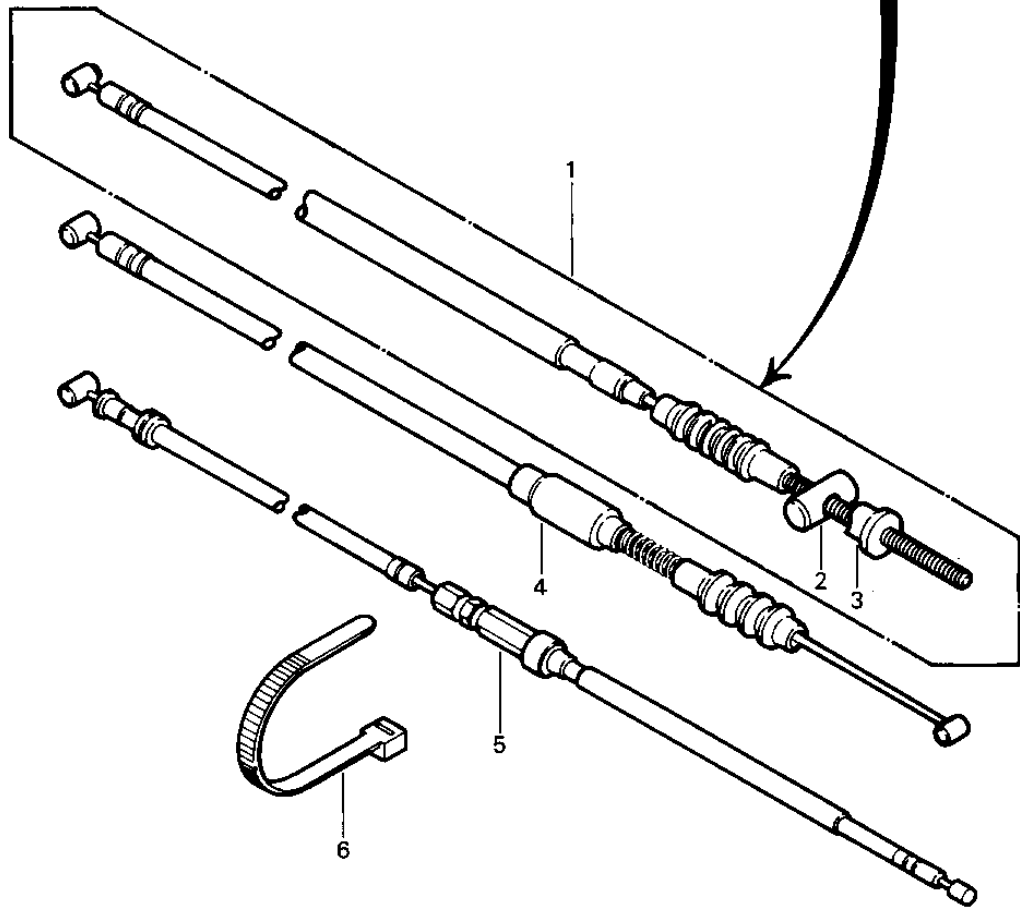

1981 KLT200 PARTS DIAGRAM

CABLES ('81-'82 KLT200-A1/A2/A3)

IMPORTANT
FOR SPECIAL WARRANTY INFORMATION
SEE SERVICE BULLETIN, FDM, 4/200-15

1981 KLT200 PARTS LIST

CABLES ('81-'82 KLT200-A1/A2/A3)

ITEM NAME	PART NUMBER	QUANTITY
CABLE,BRAKE (Ref # 1)	54005-4003	1
JOINT-BRAKE ROD (Ref # 2)	92043-082	1
NUT-BRAKE ROD ADJUST (Ref # 3)	92015-052	1
CABLE,CLUTCH (Ref # 4)	54011-4003	1
CABLE,THROTTLE (Ref # 5)	54012-4001	1
BAND (Ref # 6)	92072-3505	3