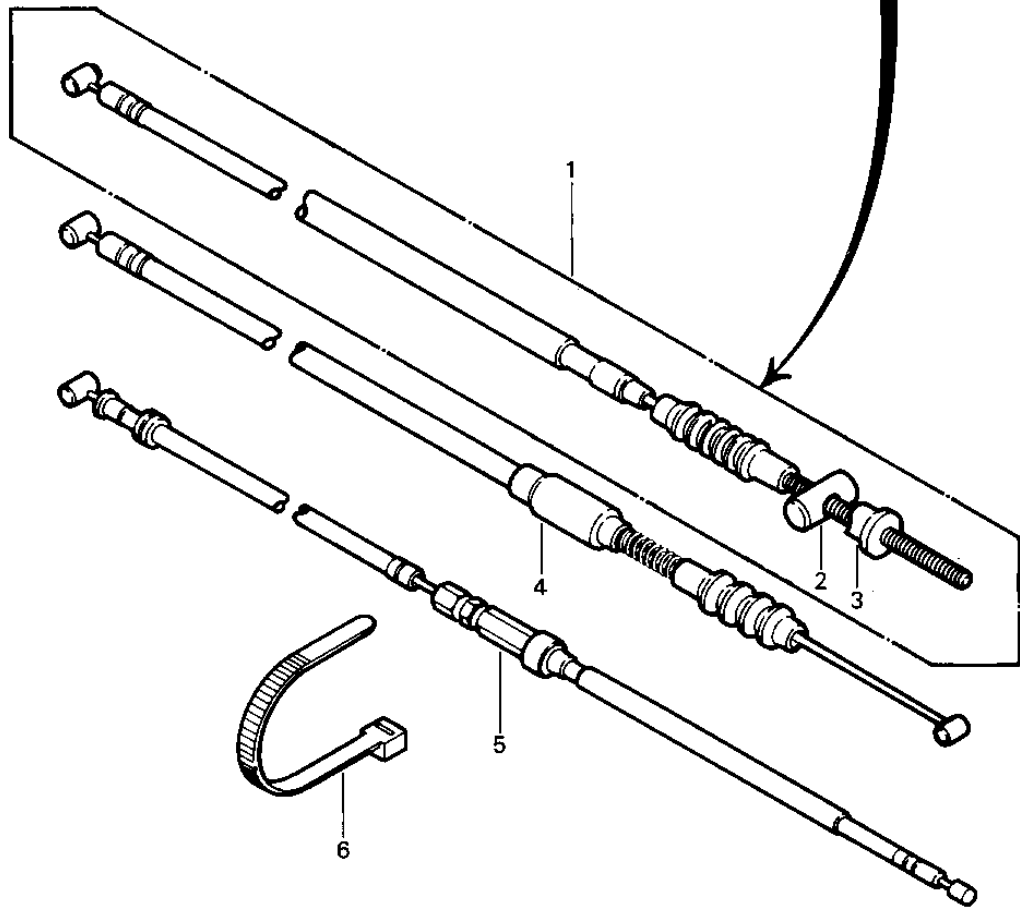

1982 KLT200 PARTS DIAGRAM

CABLES ('81-'82 KLT200-A1/A2/A3)

IMPORTANT
FOR SPECIAL WARRANTY INFORMATION
SEE SERVICE BULLETIN, FDM, 4/200-15

1982 KLT200 PARTS LIST

CABLES ('81-'82 KLT200-A1/A2/A3)

| ITEM NAME | PART NUMBER | QUANTITY |
|---------------------------------|-------------|----------|
| FRONT BRAKE,CABLE SET (Ref # 1) | 54005-4006 | 1 |
| JOINT-BRAKE ROD (Ref # 2) | 92043-082 | 1 |
| NUT-BRAKE ROD ADJUST (Ref # 3) | 92015-052 | 1 |
| CABLE,CLUTCH (Ref # 4) | 54011-4003 | 1 |
| CABLE,THROTTLE (Ref # 5) | 54012-4001 | 1 |
| BAND (Ref # 6) | 92072-3505 | 3 |