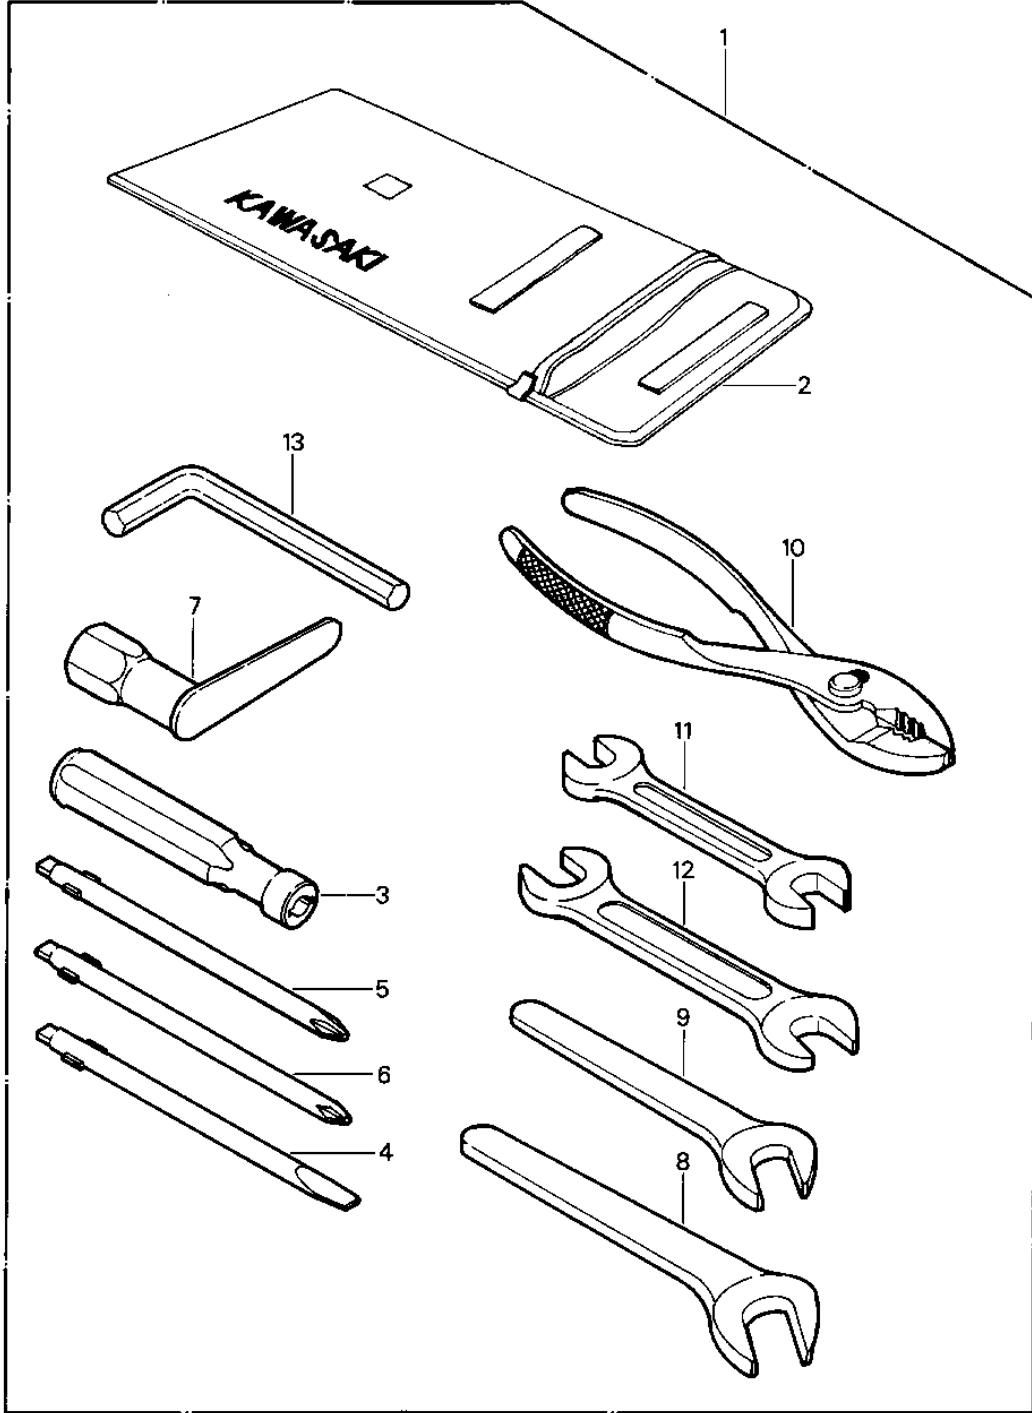

1981 KLT200 PARTS DIAGRAM

OWNER TOOLS ('81-'82 KLT200-A1/A2/A3)

1981 KLT200 PARTS LIST

OWNER TOOLS ('81-'82 KLT200-A1/A2/A3)

ITEM NAME	PART NUMBER	QUANTITY
TOOL KIT (Ref # 1)	56007-4004	1
BAG,TOOL (Ref # 2)	56008-009	1
GRIP,SCREW DRIVER (Ref # 3)	92106-1001	1
92107-1052 (Canada) (Ref # 4)	92107-007	1
TOOL-DRIVER (Ref # 5)	92107-1052	1
92107-1002 (Canada) (Ref # 6)	92107-008	1
WRENCH,SPARK PLUG (Ref # 7)	92110-019	1
WRENCH,OPEN END,22M/M (Ref # 8)	92110-1005	1
92110-1031 (Canada) (Ref # 9)	92110-1030	1
92112-003 (Canada) (Ref # 10)	92112-005	1
UNAVAILABLE IN PRICE BOOK (Ref # 11)	92126-005	1
UNAVAILABLE IN PRICE BOOK (Ref # 12)	92126-006	1
WRENCH ALLEN (Ref # 13)	92127-002	1