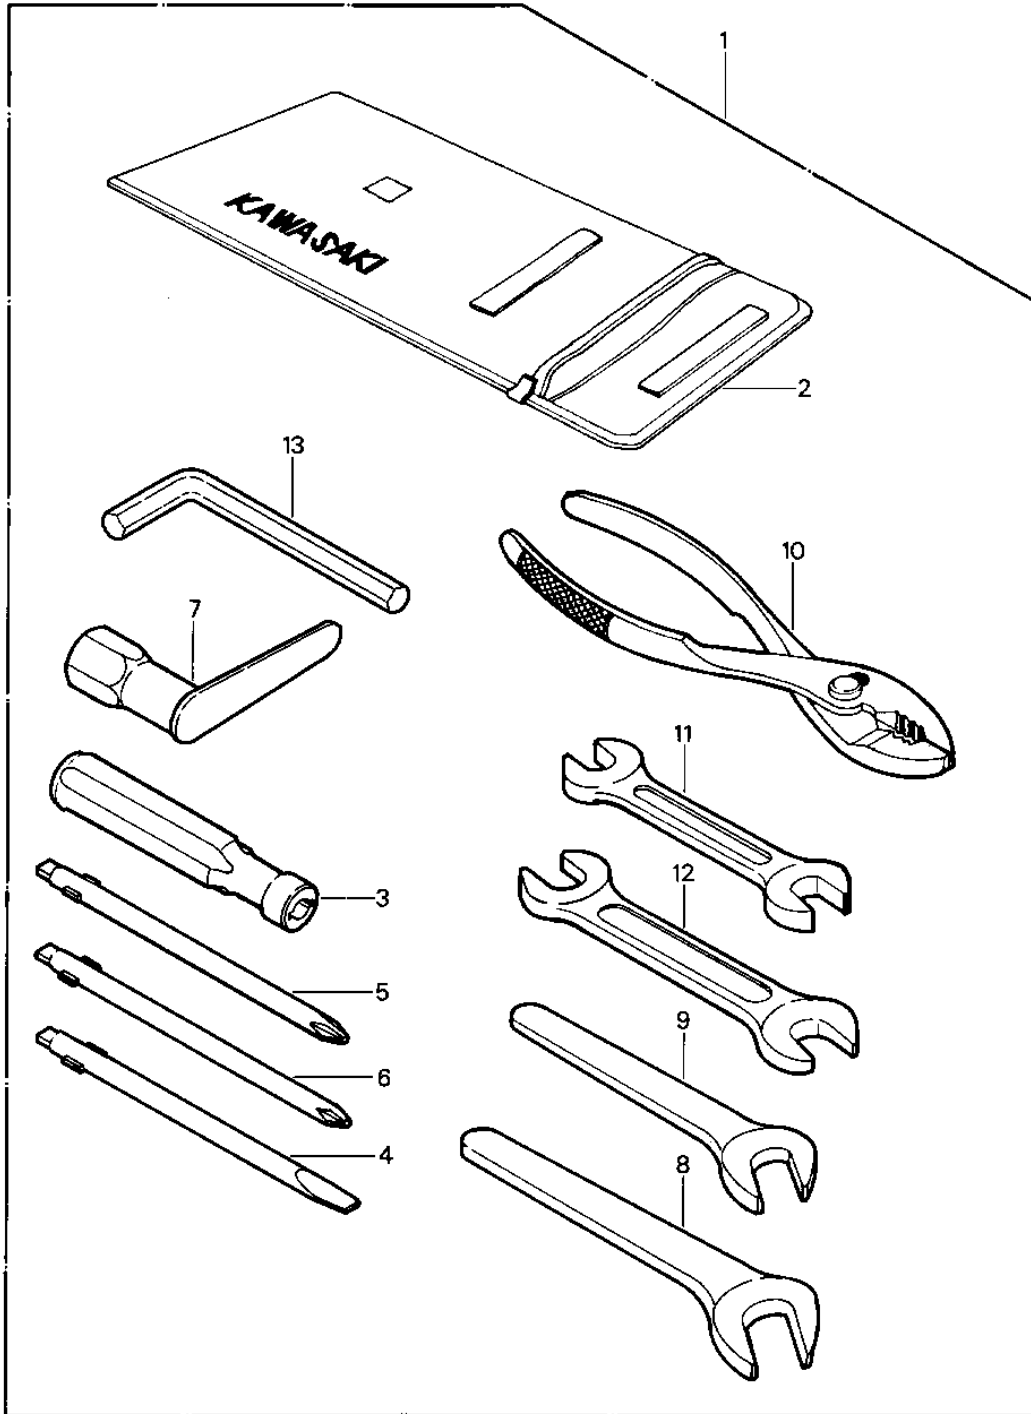

# 1982 KLT200 PARTS DIAGRAM

OWNER TOOLS ('81-'82 KLT200-A1/A2/A3)

# 1982 KLT200 PARTS LIST

OWNER TOOLS ('81-'82 KLT200-A1/A2/A3)

ITEM NAME	PART NUMBER	QUANTITY
TOOL KIT (Ref # 1)	56007-4004	1
BAG,TOOL (Ref # 2)	56008-009	1
GRIP,SCREW DRIVER (Ref # 3)	92106-1001	1
92107-1052 (Canada) (Ref # 4)	92107-007	1
TOOL-DRIVER (Ref # 5)	92107-1052	1
92107-1002 (Canada) (Ref # 6)	92107-008	1
WRENCH,SPARK PLUG (Ref # 7)	92110-019	1
WRENCH,OPEN END,22M/M (Ref # 8)	92110-1005	1
92110-1031 (Canada) (Ref # 9)	92110-1030	1
92112-003 (Canada) (Ref # 10)	92112-005	1
UNAVAILABLE IN PRICE BOOK (Ref # 11)	92126-005	1
UNAVAILABLE IN PRICE BOOK (Ref # 12)	92126-006	1
WRENCH ALLEN (Ref # 13)	92127-002	1