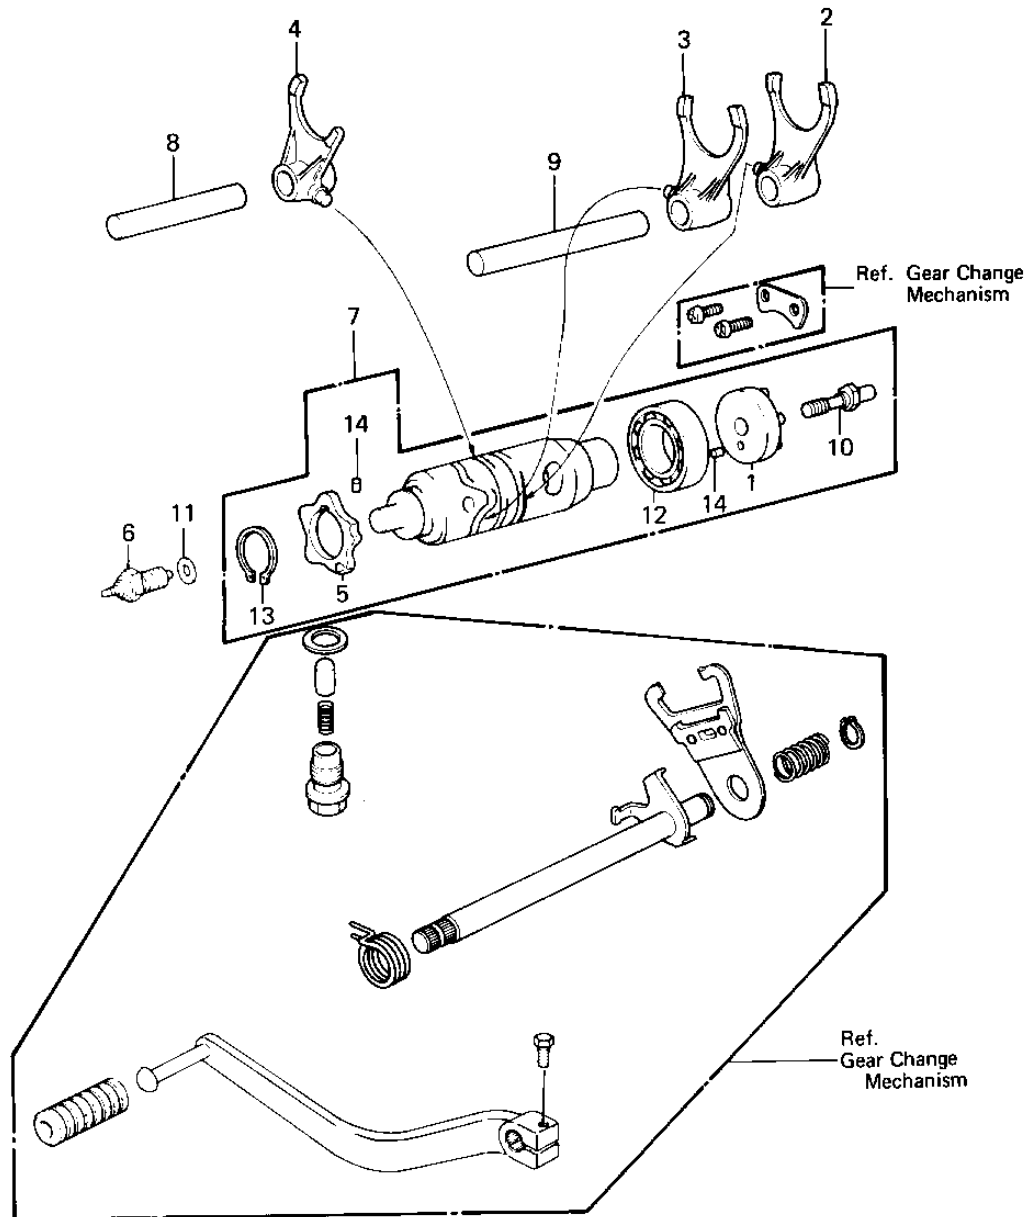

# 1983 Duckster PARTS DIAGRAM

GEAR CHANGE DRUM & FORKS ('83 KLT200-A4/

E1362-0027

# 1983 Duckster PARTS LIST

GEAR CHANGE DRUM & FORKS ('83 KLT200-A4/

ITEM NAME	PART NUMBER	QUANTITY
PLATE,GEAR CHANGE (Ref # 1)	13142-019	1
SHIFT FORK,LOW (Ref # 2)	13140-073	1
SHIFT FORK,2ND&3RD (Ref # 3)	13140-074	1
SHIFT FORK,4TH&TOP (Ref # 4)	13140-075	1
DISK,SHIFT DRUM (Ref # 5)	13145-1002	1
SWITCH,NEUTRAL (Ref # 6)	13151-1007	1
DRUM ASSY,GEAR SHIFT (Ref # 7)	13239-1036	1
ROD,SHIFT 71.7M/M (Ref # 8)	49047-1002	1
ROD,SHIFT 93.7M/M (Ref # 9)	49047-1003	1
BOLT (Ref # 10)	92001-166	1
GASKET CHECK VALVE (Ref # 11)	92065-058	1
BEARING,BALL,#6905 (Ref # 12)	92045-036	1
CIRCLIP 24MM (Ref # 13)	480J2400	1
PIN-DOWEL,4X6 (Ref # 14)	610A0406	2