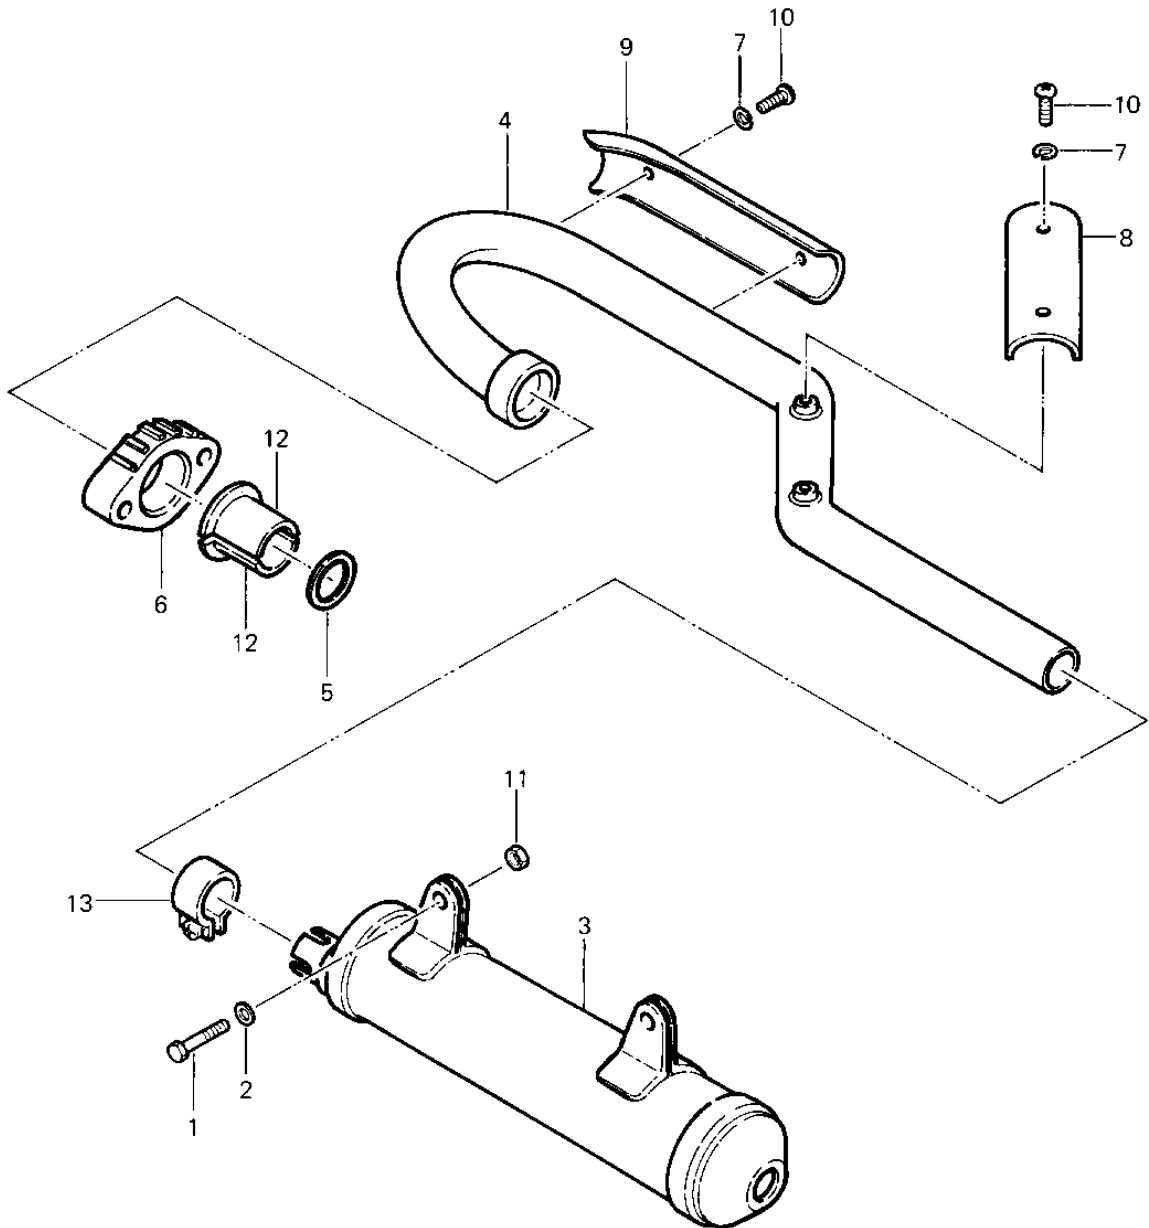

1983 Duckster PARTS DIAGRAM

MUFFLER ('83 KLT200-A4/A4A)

1983 Duckster PARTS LIST

MUFFLER ('83 KLT200-A4/A4A)

ITEM NAME	PART NUMBER	QUANTITY
BOLT,8X20 (Ref # 1)	115G0820	1
WASHER PLAIN 8MM (Ref # 2)	410B0800	1
MUFFLER (Ref # 3)	18001-1451	1
PIPE-EXHAUST (Ref # 4)	18049-1131	1
GASKET,EXHAUST PIPE H (Ref # 5)	11009-1866	1
HOLDER EXHAUST PIPE (Ref # 6)	18069-1014	1
WASHER SPRING 8MM (Ref # 7)	461F0800	4
COVER-EXHAUST PIPE (Ref # 8)	49107-1002	1
COVER-EXHAUST PIPE (Ref # 9)	49107-1003	1
SCREW (Ref # 10)	92009-1054	4
NUT-8MM (Ref # 11)	92015-1143	1
INSERT,EXHAUST PIPE (Ref # 12)	92027-278	2
CLAMP,MUFFLER FITTING (Ref # 13)	92037-1035	1