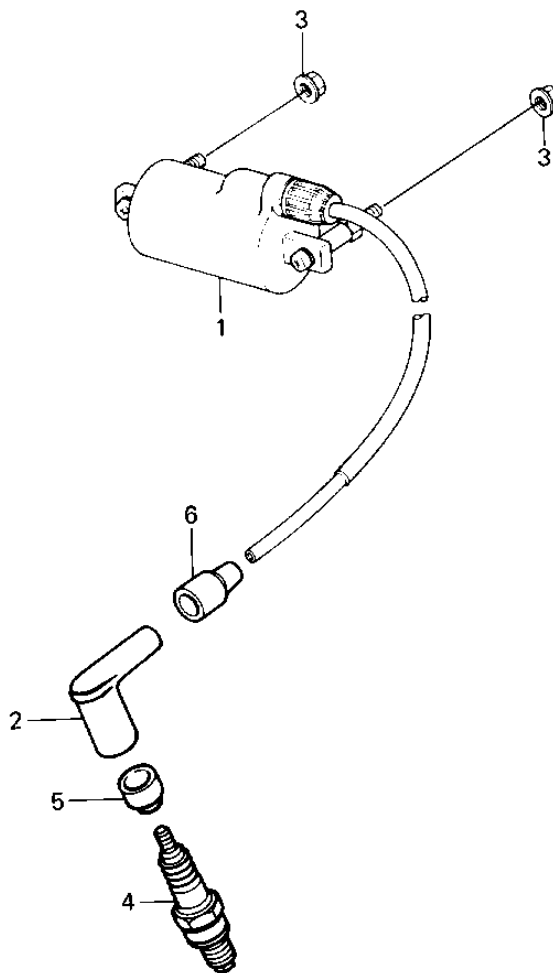

1983 Duckster PARTS DIAGRAM

IGNITION COIL

E1830-0072

1983 Duckster PARTS LIST

IGNITION COIL

| ITEM NAME | PART NUMBER | QUANTITY |
|-------------------------------------|-------------|----------|
| COIL IGNITION (Ref # 1) | 21121-1049 | 1 |
| CAP-SPARK PLUG,RTFM20 (Ref # 2) | 21130-1007 | 1 |
| NUT-6MM (Ref # 3) | 92015-1078 | 2 |
| SPARK PLUG B7ES (Ref # 4) | B7ES | 1 |
| SPARK PLUG BR7ES (Canada) (Ref # 4) | 92070-1035 | 1 |
| GROMMET-PLUG CAP,A (Ref # 5) | 21131-004 | 1 |
| GROMMET,SPARK PLG CAP (Ref # 6) | 21132-005 | 1 |