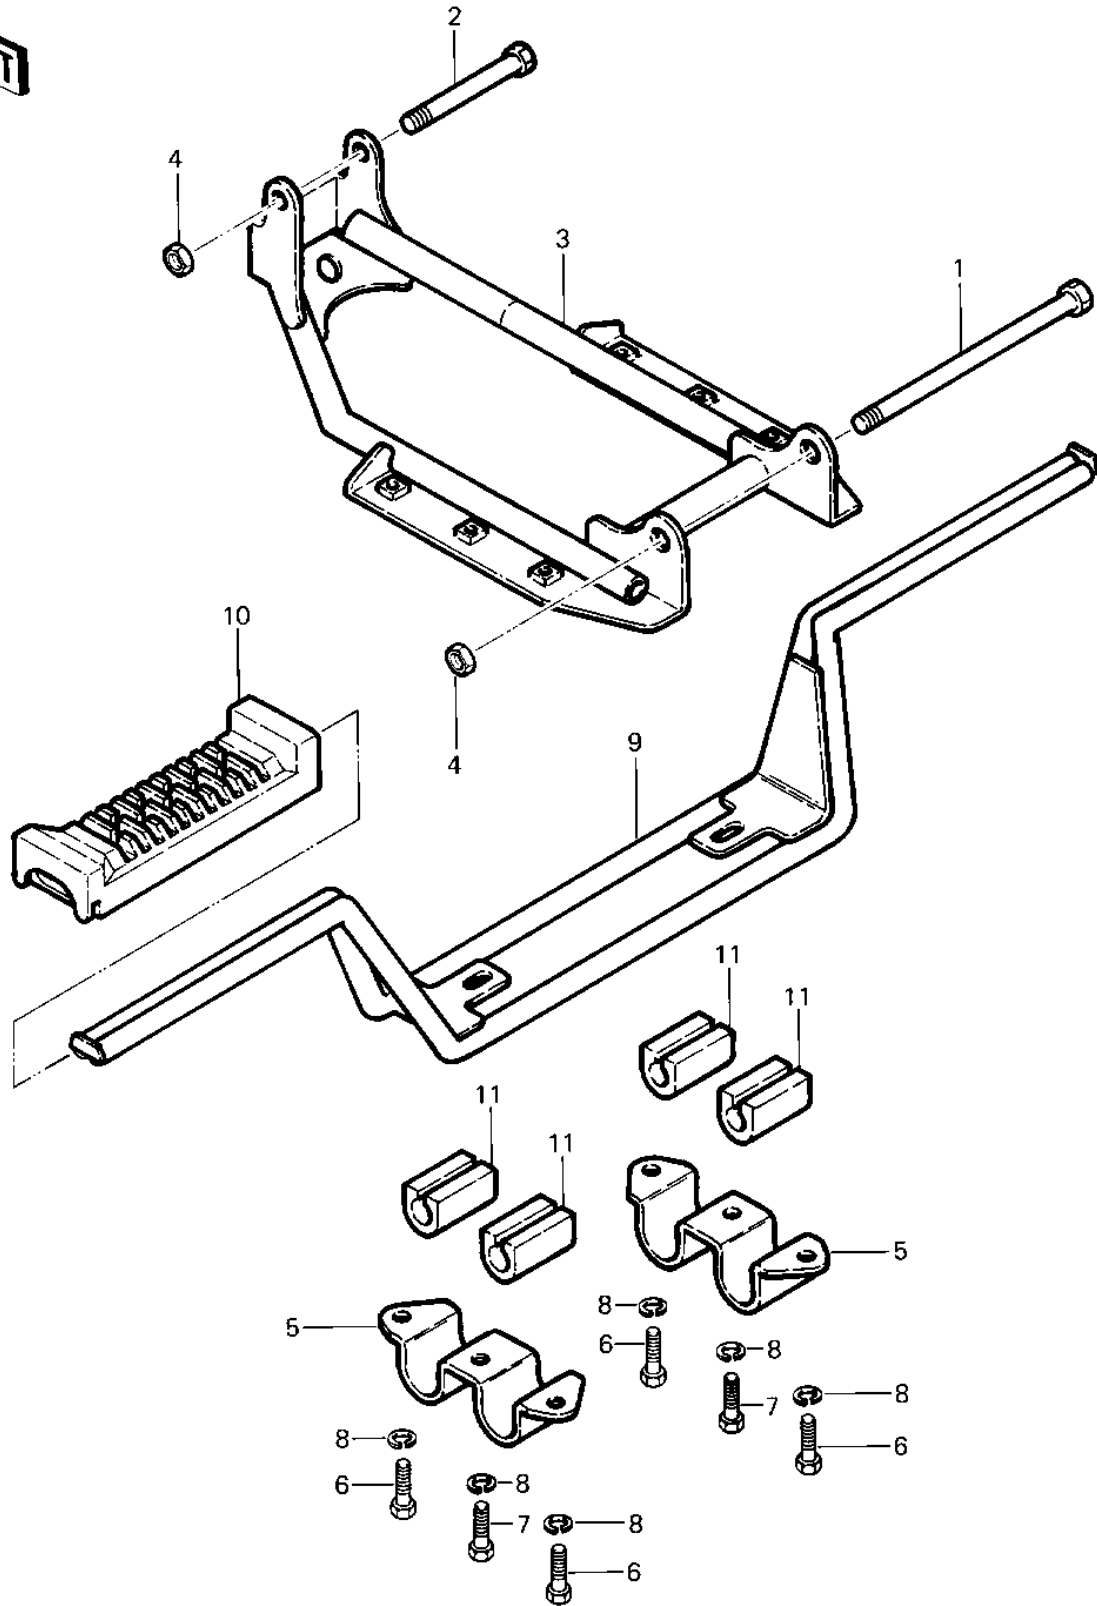

1983 Duckster PARTS DIAGRAM

FOOTRESTS ('83 KLT200-A4/A4A)

1983 Duckster PARTS LIST

FOOTRESTS ('83 KLT200-A4/A4A)

ITEM NAME	PART NUMBER	QUANTITY
BOLT,8X115 (Ref # 1)	114B08115	1
BOLT, HEX HEAD, 8 X 65 (Ref # 2)	114B0665	1
GUARD,ENGINE (Ref # 3)	55020-4007	1
NUT,LOCK,8MM (Ref # 4)	92015-1124	2
HOLDER (Ref # 5)	13091-4001	2
BOLT-SMALL-UPSET,8X18 (Ref # 6)	115G0818	4
BOLT, HEX HEAD 18 X 20 (Ref # 7)	114B0820	2
WASHER SPRING 8MM (Ref # 8)	461F0800	6
HOLDER STEP (Ref # 9)	34003-4007	1
STEP,RUBBER (Ref # 10)	34028-4001	2
DAMPER (Ref # 11)	92075-4015	4