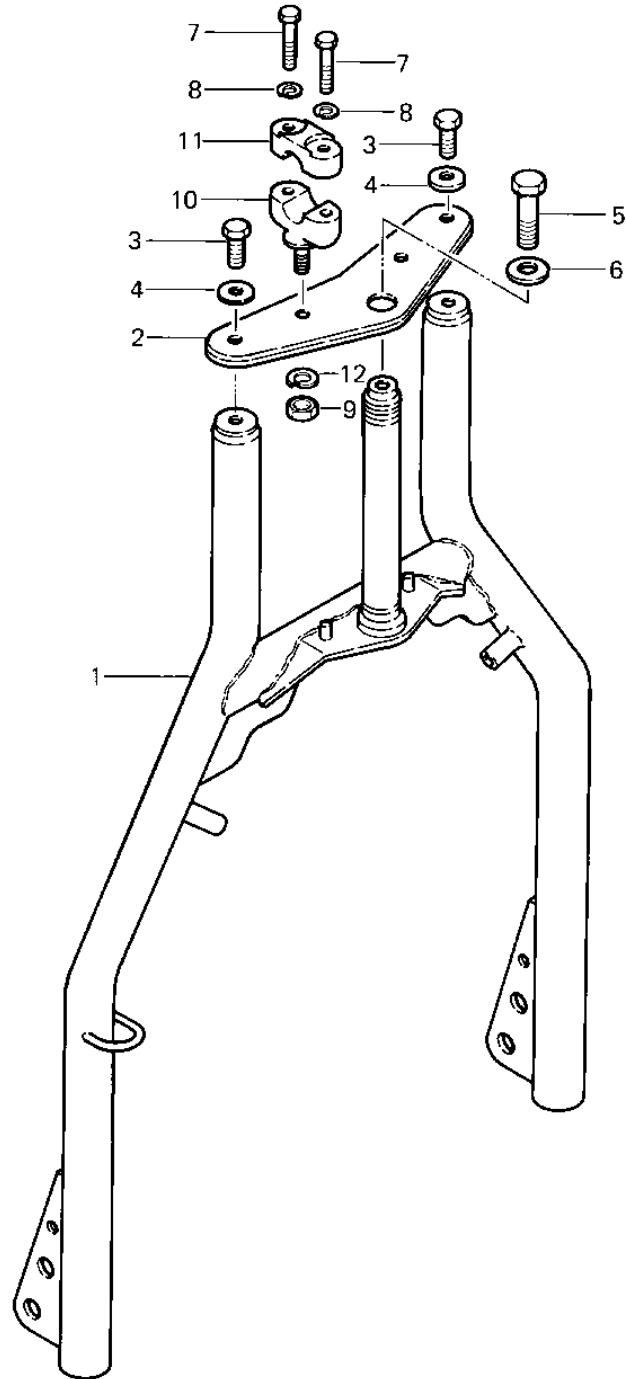

1983 KLT200 PARTS DIAGRAM

FRONT FORK ('83 KLT200-A4/A4A)

1983 KLT200 PARTS LIST

FRONT FORK ('83 KLT200-A4/A4A)

ITEM NAME	PART NUMBER	QUANTITY
FORK-FRONT,BLACK (Ref # 1)	44001-4009-8G	1
FORK-FRONT,GREEN (Ref # 1)	44001-4009-7F	1
HOLDER-FORK UPPER (Ref # 2)	44039-4003	1
BOLT (Ref # 3)	92001-1742	2
WASHER (Ref # 4)	92022-1381	2
BOLT,STEERING STEM (Ref # 5)	44041-072	1
WASHER,STEERING STEM (Ref # 6)	44043-056	1
BOLT HEX HEAD 8X35 (Ref # 7)	110N0835	4
WASHER SPRING 8MM (Ref # 8)	461F0800	4
NUT,10MM (Ref # 9)	314B1000	2
HOLDER,HANDLEBAR,BUFF (Ref # 10)	46012-002-80	2
HOLDER UPPER HANDLEBAR (Ref # 11)	46012-004	2
WASHER SPRING 10MM (Ref # 12)	461F1000	2