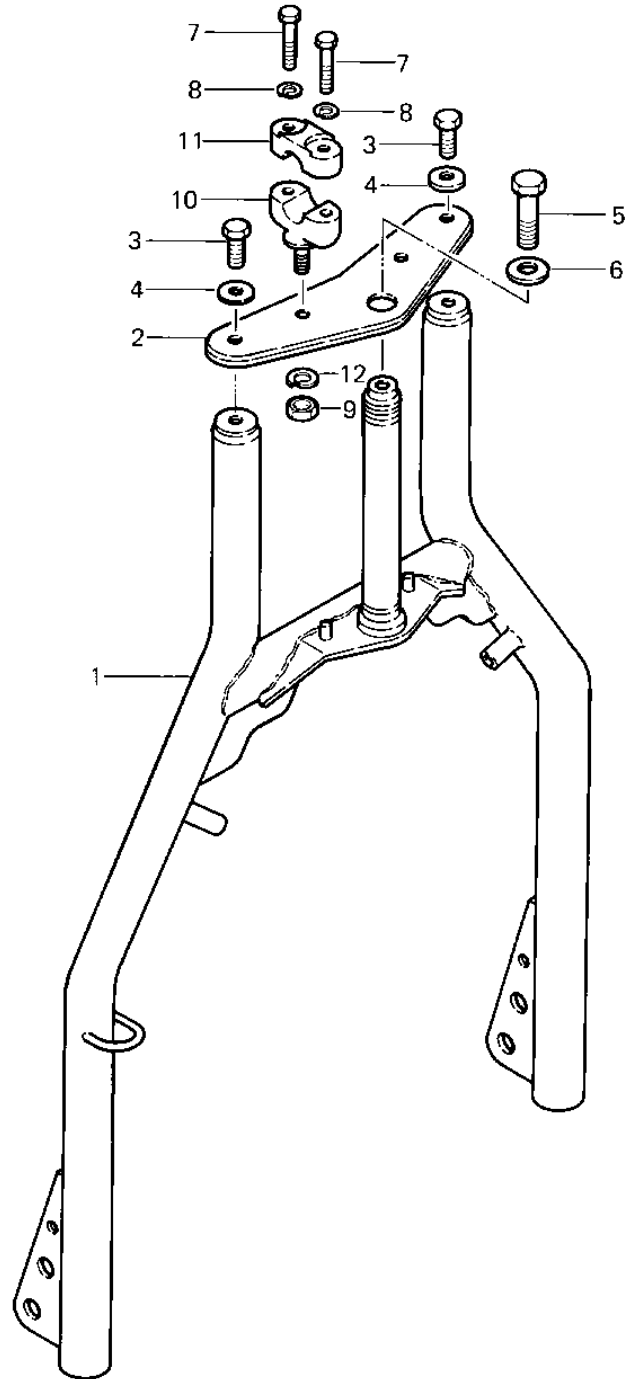

1983 Duckster PARTS DIAGRAM

FRONT FORK ('83 KLT200-A4/A4A)

1983 Duckster PARTS LIST

FRONT FORK ('83 KLT200-A4/A4A)

ITEM NAME	PART NUMBER	QUANTITY
FRONT FORK (Ref # 1)	44001-4009-8M	1
HOLDER FORK UPPER-BLK (Ref # 2)	44039-4006	1
BOLT-SMALL-FINE (Ref # 3)	113J1025	2
WASHER,10.5X35X4,BLAC (Ref # 4)	92022-4027	2
BOLT-SMALL-FINE,12X25 (Ref # 5)	113J1225	1
WASHER,10.5X35X4,BLAC (Ref # 6)	92022-4028	1
BOLT-SMALL-UPSET (Ref # 7)	115C0835	4
WASHER-SPRING,8MM,BLA (Ref # 8)	461K0800	4
NUT,10MM (Ref # 9)	314B1000	2
HOLDER,HANDLEBAR (Ref # 10)	46012-1002	2
HOLDER-HANDLEBAR (Ref # 11)	46012-008	2
WASHER SPRING 10MM (Ref # 12)	461F1000	2