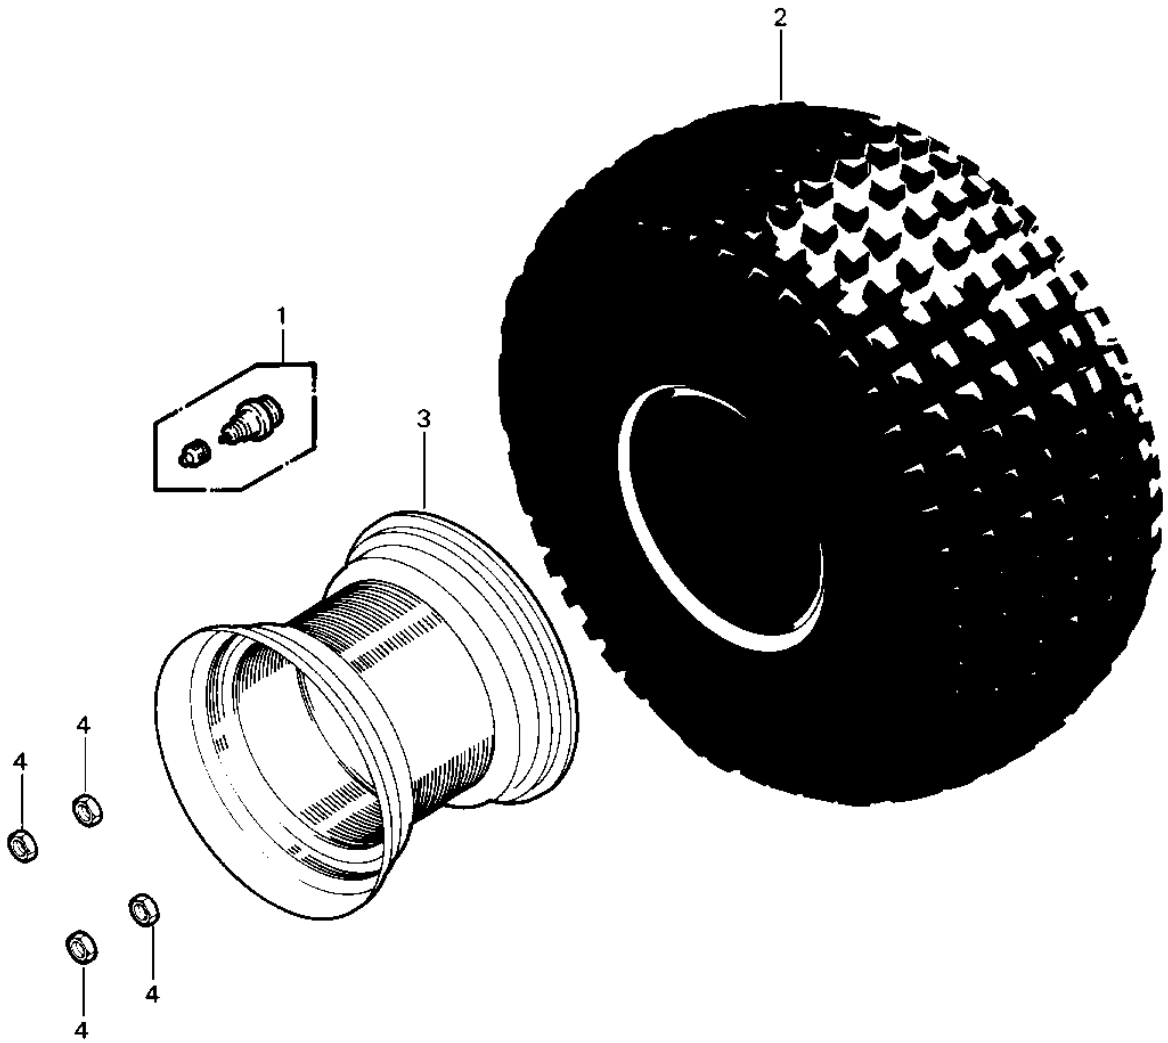

# 1983 Duckster PARTS DIAGRAM

WHEELS/TIRES ('83 KLT200-A4/A4A)

# 1983 Duckster PARTS LIST

WHEELS/TIRES ('83 KLT200-A4/A4A)

ITEM NAME	PART NUMBER	QUANTITY
VALVE,TIRE (Ref # 1)	16126-4001	3
TIRE 22X11-8 KNOBBY A (Ref # 2)	41002-4016	3
RIM-BEIGE (Ref # 3)	41025-4007-8M	3
NUT (Ref # 4)	92015-4005	12