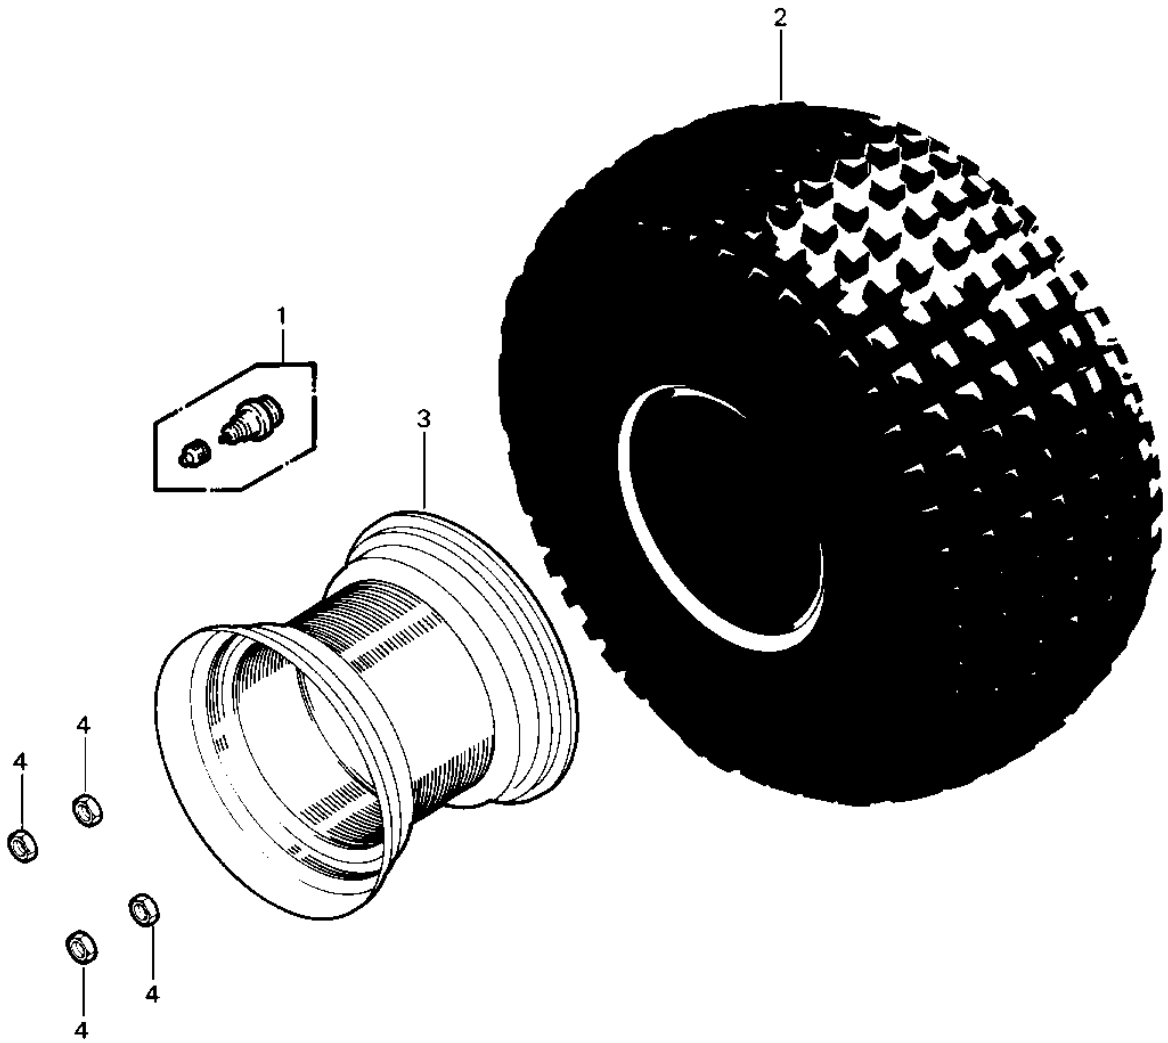

1983 Duckster PARTS DIAGRAM

WHEELS/TIRES ('83 KLT200-A4/A4A)

1983 Duckster PARTS LIST

WHEELS/TIRES ('83 KLT200-A4/A4A)

ITEM NAME	PART NUMBER	QUANTITY
VALVE,TIRE (Ref # 1)	16126-4001	3
TIRE 22X11-8 KNOBBY A (Ref # 2)	41002-4016	3
RIM-BEIGE (Ref # 3)	41025-4007-8M	3
NUT (Ref # 4)	92015-4005	12