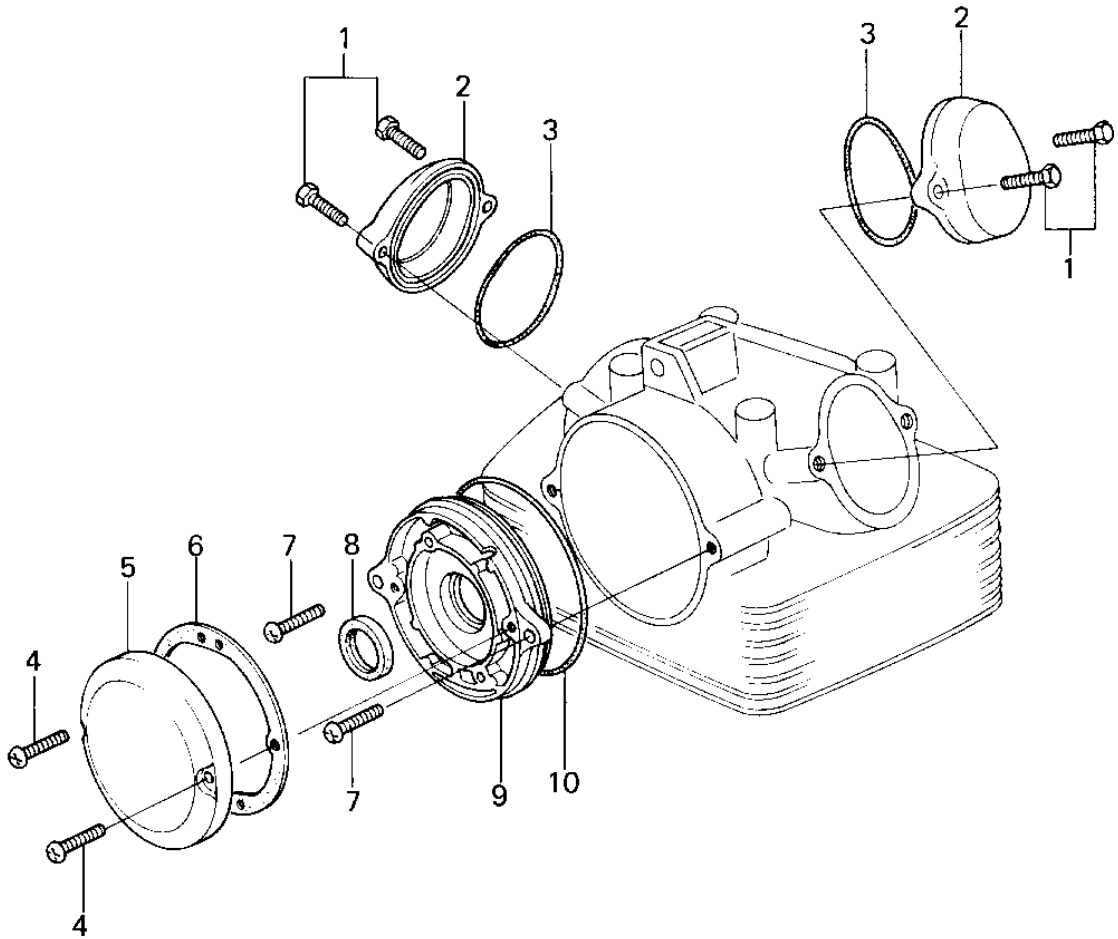

1978 KZ200-A1 PARTS DIAGRAM

CYLINDER HEAD COVERS

1978 KZ200-A1 PARTS LIST

CYLINDER HEAD COVERS

ITEM NAME	PART NUMBER	QUANTITY
BOLT,FLANGED,6X25 (Ref # 1)	130G0625	4
CAP,ROCKER ARM (Ref # 2)	11027-004-2H	2
"O" RING,53.5MM (Ref # 3)	92055-112	2
SCREW PAN HEAD 6X25 (Ref # 4)	220B0625	2
CAP,CONTACT BREAKER (Ref # 5)	14027-022-2H	1
GASKET,CONTACT BREAKR (Ref # 6)	14050-012	1
SCREW PAN HEAD 6X25 (Ref # 7)	220B0625	2
OIL SEAL (Ref # 8)	92050-079	1
COVER,CONTACT BREAKER (Ref # 9)	21136-010	1
"O" RING,99M/M (Ref # 10)	92055-107	1