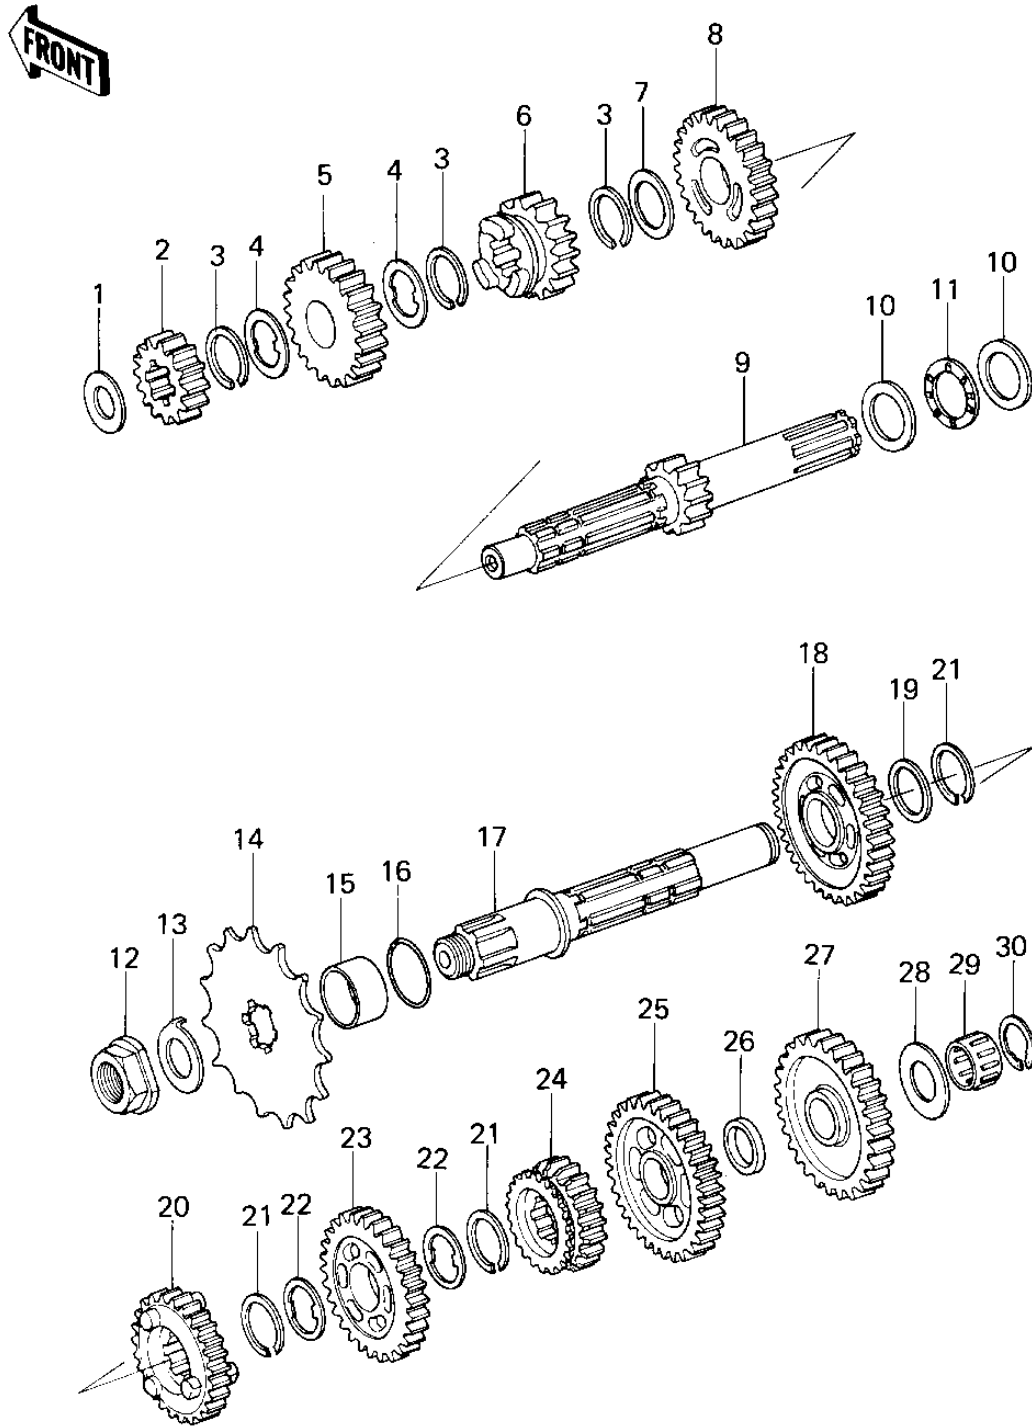

# 1979 KZ200-A2 PARTS DIAGRAM

## TRANSMISSION

# 1979 KZ200-A2 PARTS LIST

## TRANSMISSION

ITEM NAME	PART NUMBER	QUANTITY
WASHER,THRUST,15MM (Ref # 1)	92022-279	
2ND GEAR,DRIVE SHAFT (Ref # 2)	13129-1022	
CIRCLIP,25MM (Ref # 3)	92033-025	
WASHER-LOCK (Ref # 4)	92024-039	
4TH GEAR,DRIVE SHAFT (Ref # 5)	13134-026	
GEAR,INPUT,3RD,20T (Ref # 6)	13129-1284	
WASHER-PLAIN (Ref # 7)	92022-198	
TOP GEAR,DRIVE SHAFT (Ref # 8)	13136-057	
SHAFT,DRIVE (Ref # 9)	13127-053	
WASHER,PLAIN (Ref # 10)	92022-314	
BRG,NEEDLE,AXK1104 (Ref # 11)	92046-052	
NUT,LOCK,16M/M (Ref # 12)	92015-1013	
WASHER,LOCK (Ref # 13)	92022-1017	
ENGINE SPROCKET,15T (Ref # 14)	13144-069	
COLLAR,ENGINE SPROCKT (Ref # 15)	92027-287	
"O" RING (Ref # 16)	92055-022	
SHAFT,OUTPUT (Ref # 17)	13128-1007	
SHAFT,OUTPUT (Ref # 17)	13128-1007	
2ND GEAR,OUTPUT 26T (Ref # 18)	13131-044	
WASHER-PLAIN (Ref # 19)	92022-198	
GEAR,OUTPUT 4TH,21T (Ref # 20)	13129-1285	
CIRCLIP,25MM (Ref # 21)	92033-025	
WASHER-LOCK (Ref # 22)	92024-039	
3RD GEAR,OUTPUT SHAFT (Ref # 23)	13133-044	
TOP GEAR,OUTPUT SHAFT (Ref # 24)	13137-037	
LOW GEAR,OUTPUT SHAFT (Ref # 25)	13129-058	
SPACER (Ref # 26)	92026-114	
IDLE GEAR,KICKSTARTER (Ref # 27)	13073-013	
WASHER,PLAIN (Ref # 28)	92022-270	