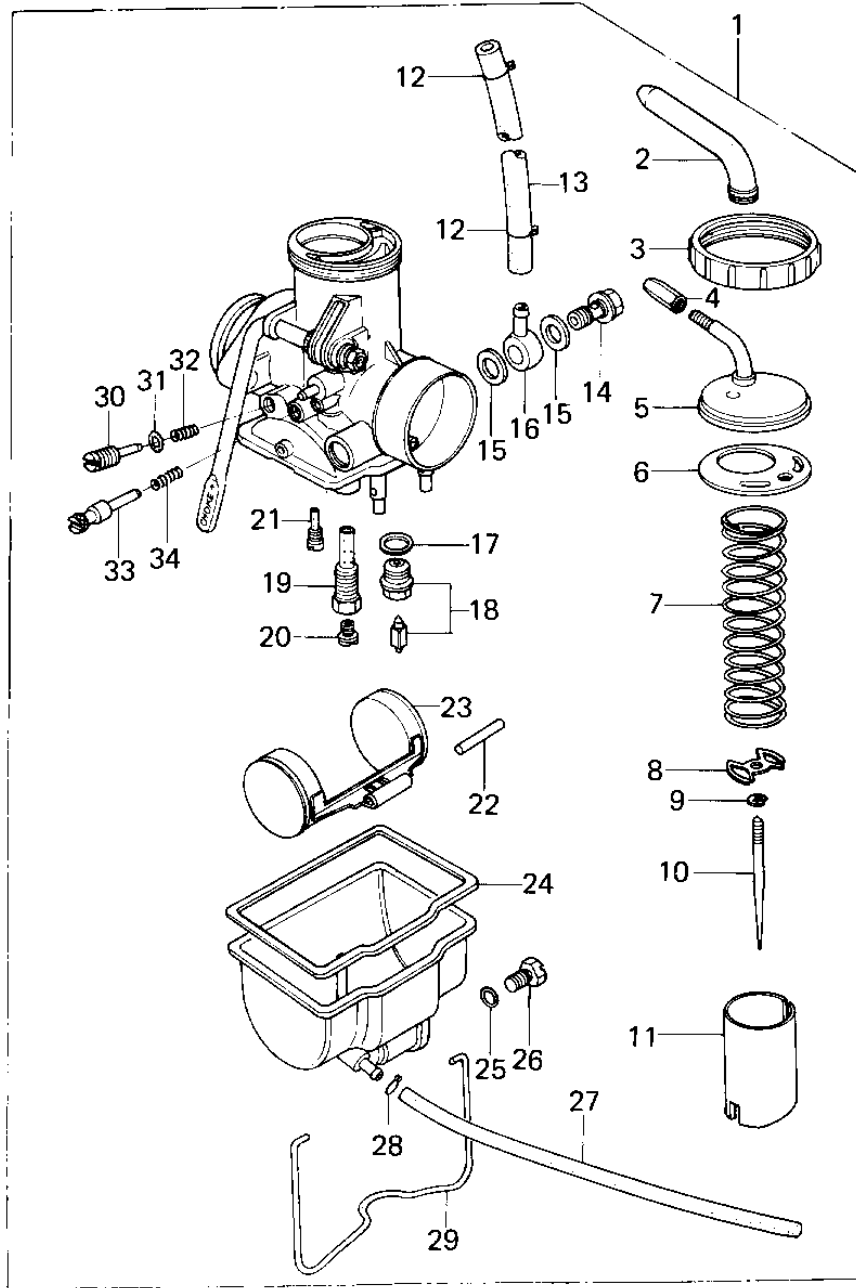

1978 KZ200-A1A PARTS DIAGRAM

CARBURETOR

1978 KZ200-A1A PARTS LIST

CARBURETOR

ITEM NAME	PART NUMBER	QUANTITY
CARBURETOR ASSY (Ref # 1)	16001-1068	
CARBURETOR ASSY (Ref # 1)	16001-1068	
CARBURETOR ASSY (Ref # 1)	16001-1068	
CARBURETOR ASSY (Ref # 1)	16001-1027	
CAP,CABLE ADJUSTER (Ref # 2)	49006-1007	
CAP,MIXING CHAMBER (Ref # 3)	16004-1001	
ADJUSTER,CABLE (Ref # 4)	16002-1002	
TOP,MIXING CHAMBER (Ref # 5)	16005-1002	
GASKET,MIXING CHAMBER (Ref # 6)	11009-1026	
SPRING,THROTTLE VALVE (Ref # 7)	92081-1034	
SEAT,THROTTLE VAL SPR (Ref # 8)	16007-1003	
CIRCLIP,JET NEEDLE (Ref # 9)	92037-1039	
JET NEEDLE (Ref # 10)	16009-1005	
JET NEEDLE (Ref # 10)	16009-1025	
VALVE,THROTTLE (Ref # 11)	16025-1003	
VALVE,THRR,0.6/1.2 (Ref # 11)	16025-1015	
CLAMP,FUEL HOSE (Ref # 12)	92037-1040	
HOSE,FUEL (Ref # 13)	92059-1014	
BOLT,BANJO (Ref # 14)	92001-1051	
WASHER,PLAIN (Ref # 15)	92022-1021	
CONNECTOR,BANJO (Ref # 16)	92005-1002	
GASKET,FLOAT VAV SEAT (Ref # 17)	11009-1027	
FLOAT VALVE ASSY (Ref # 18)	16030-1002	
HOLDER,NEEDLE JET (Ref # 19)	16065-1006	
HOLDER,NEEDLE JET (Ref # 19)	16065-1008	
MAIN JET,#105 (Ref # 20)	92063-1009	
JET-MAIN #110 (Ref # 20)	92063-1114	
MAIN JET,#100 (Ref # 20)	92063-1008	
JET-MAIN #115 (Ref # 20)	92063-1118	

1978 KZ200-A1A PARTS LIST

CARBURETOR

ITEM NAME	PART NUMBER	QUANTITY
MAIN JET,#120 (Ref # 20)	92063-1011	
PILOT JET,#38 (Ref # 21)	92064-1002	
PIN,FLOAT (Ref # 22)	92043-1011	
FLOAT (Ref # 23)	16031-1003	
GASKET,FLOAT CHAMBER (Ref # 24)	11009-1028	
"O" RING,DRAIN SCREW (Ref # 25)	92055-1003	
SCREW,DRAIN (Ref # 26)	92009-1003	
HOSE,FUEL OVERFLOW (Ref # 27)	92059-111	
HOSE,FUEL OVERFLOW (Ref # 27)	92059-1046	
CLAMP,TUBE,OVERFLOW (Ref # 28)	92037-1142	
CLIP,FLOAT CHAMB FITT (Ref # 29)	92037-1041	
SCREW,PILOT AIR ADJUS (Ref # 30)	16014-1003	
"O" RING (Ref # 31)	92055-1013	
SPRING,PILOT AIR ADJ (Ref # 32)	92081-1035	
SCREW,THROTTLE STOP (Ref # 33)	16021-1004	
SPRING,THROT STOP SCR (Ref # 34)	92081-1036	