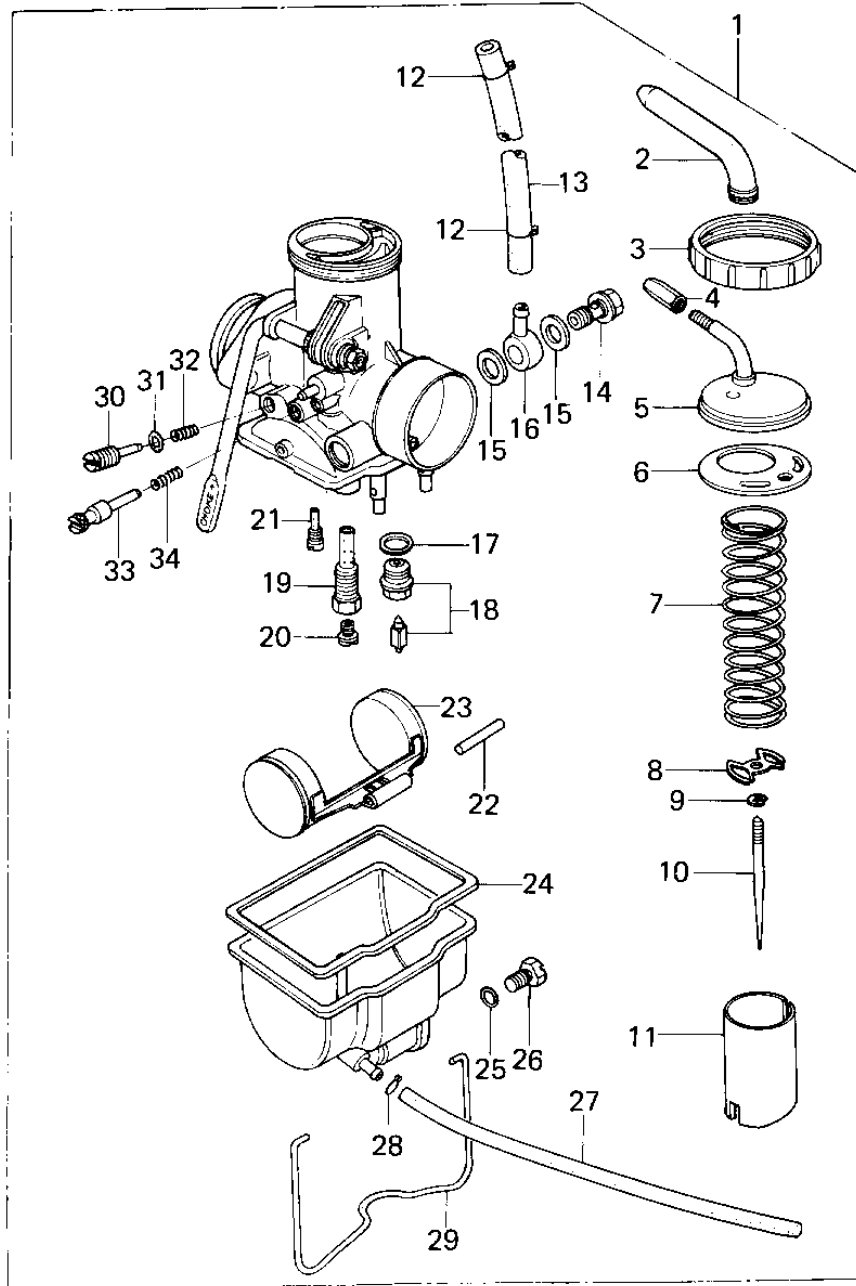

1979 KZ200-A2 PARTS DIAGRAM

CARBURETOR

1979 KZ200-A2 PARTS LIST

CARBURETOR

ITEM NAME	PART NUMBER	QUANTITY
CARBURETOR ASSY (Ref # 1)	16001-1068	
CARBURETOR ASSY (Ref # 1)	16001-1068	
CARBURETOR ASSY (Ref # 1)	16001-1068	
CARBURETOR ASSY (Ref # 1)	16001-1027	
CAP,CABLE ADJUSTER (Ref # 2)	49006-1007	
CAP,MIXING CHAMBER (Ref # 3)	16004-1001	
ADJUSTER,CABLE (Ref # 4)	16002-1002	
TOP,MIXING CHAMBER (Ref # 5)	16005-1002	
GASKET,MIXING CHAMBER (Ref # 6)	11009-1026	
SPRING,THROTTLE VALVE (Ref # 7)	92081-1034	
SEAT,THROTTLE VAL SPR (Ref # 8)	16007-1003	
CIRCLIP,JET NEEDLE (Ref # 9)	92037-1039	
JET NEEDLE (Ref # 10)	16009-1005	
JET NEEDLE (Ref # 10)	16009-1025	
VALVE,THROTTLE (Ref # 11)	16025-1003	
VALVE,THRR,0.6/1.2 (Ref # 11)	16025-1015	
CLAMP,FUEL HOSE (Ref # 12)	92037-1040	
HOSE,FUEL (Ref # 13)	92059-1014	
BOLT,BANJO (Ref # 14)	92001-1051	
WASHER,PLAIN (Ref # 15)	92022-1021	
CONNECTOR,BANJO (Ref # 16)	92005-1002	
GASKET,FLOAT VAV SEAT (Ref # 17)	11009-1027	
FLOAT VALVE ASSY (Ref # 18)	16030-1002	
HOLDER,NEEDLE JET (Ref # 19)	16065-1006	
HOLDER,NEEDLE JET (Ref # 19)	16065-1008	
MAIN JET,#105 (Ref # 20)	92063-1009	
JET-MAIN #110 (Ref # 20)	92063-1114	
MAIN JET,#100 (Ref # 20)	92063-1008	
JET-MAIN #115 (Ref # 20)	92063-1118	

1979 KZ200-A2 PARTS LIST

CARBURETOR

ITEM NAME	PART NUMBER	QUANTITY
MAIN JET,#120 (Ref # 20)	92063-1011	
PILOT JET,#38 (Ref # 21)	92064-1002	
PIN,FLOAT (Ref # 22)	92043-1011	
FLOAT (Ref # 23)	16031-1003	
GASKET,FLOAT CHAMBER (Ref # 24)	11009-1028	
"O" RING,DRAIN SCREW (Ref # 25)	92055-1003	
SCREW,DRAIN (Ref # 26)	92009-1003	
HOSE,FUEL OVERFLOW (Ref # 27)	92059-111	
HOSE,FUEL OVERFLOW (Ref # 27)	92059-1046	
CLAMP,TUBE,OVERFLOW (Ref # 28)	92037-1142	
CLIP,FLOAT CHAMB FITT (Ref # 29)	92037-1041	
SCREW,PILOT AIR ADJUS (Ref # 30)	16014-1003	
"O" RING (Ref # 31)	92055-1013	
SPRING,PILOT AIR ADJ (Ref # 32)	92081-1035	
SCREW,THROTTLE STOP (Ref # 33)	16021-1004	
SPRING,THROT STOP SCR (Ref # 34)	92081-1036	