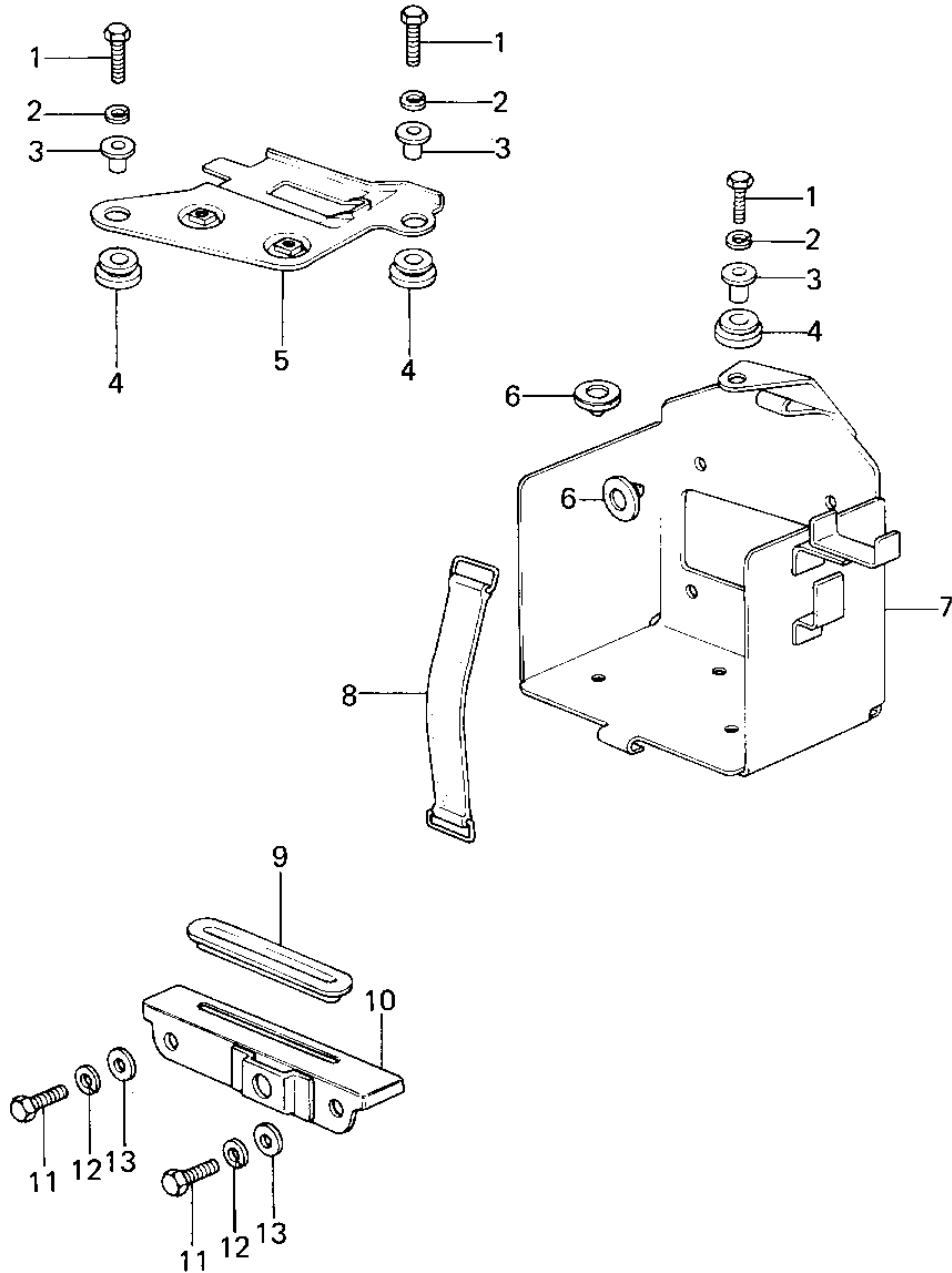

1978 KZ200-A1A PARTS DIAGRAM

BATTERY CASE/ELECTRO BRACKET

1978 KZ200-A1A PARTS LIST

BATTERY CASE/ELECTRO BRACKET

ITEM NAME	PART NUMBER	QUANTITY
BOLT 6X22 (Ref # 1)	112B0622	
WASHER SPRING 6MM (Ref # 2)	461F0600	
COLLAR (Ref # 3)	92027-194	
DAMPER RUBBER (Ref # 4)	92075-277	
BRACKET,BASE (Ref # 5)	32129-015	
DAMPER RUBBER (Ref # 6)	92075-078	
CASE,BATTERY (Ref # 7)	32097-046	
BAND BATTERY (Ref # 8)	92072-006	
DAMPER RUBBER (Ref # 9)	92075-280	
BRACKET,BASE (Ref # 10)	32129-014	
BOLT-SMALL-UPSET,8X16 (Ref # 11)	115G0816	
WASHER SPRING 8MM (Ref # 12)	461F0800	
WASHER PLAIN 8MM (Ref # 13)	411B0800	