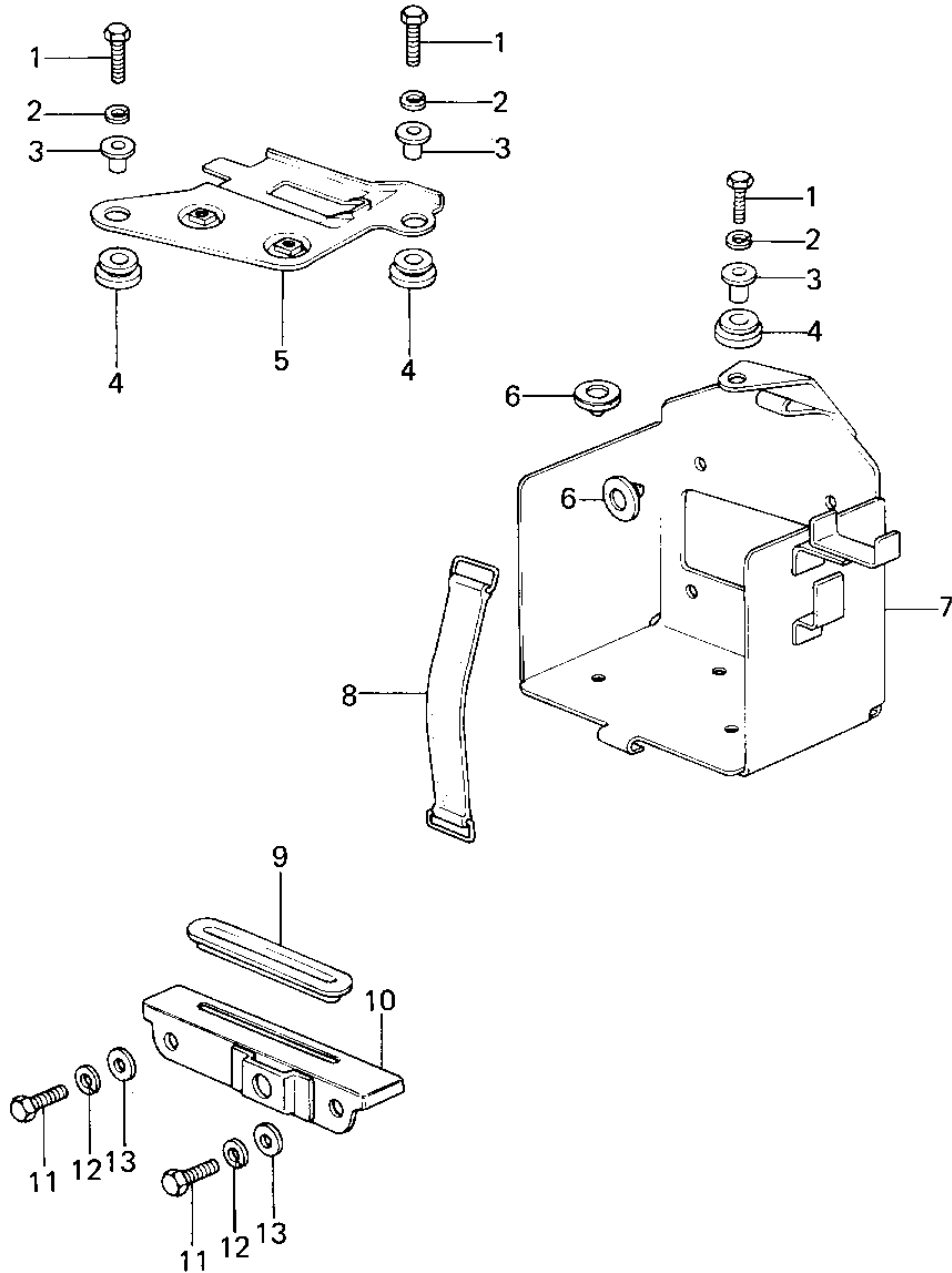

# 1979 KZ200-A2 PARTS DIAGRAM

## BATTERY CASE/ELECTRO BRACKET

## 1979 KZ200-A2 PARTS LIST

### BATTERY CASE/ELECTRO BRACKET

ITEM NAME	PART NUMBER	QUANTITY
BOLT 6X22 (Ref # 1)	112B0622	
WASHER SPRING 6MM (Ref # 2)	461F0600	
COLLAR (Ref # 3)	92027-194	
DAMPER RUBBER (Ref # 4)	92075-277	
BRACKET,BASE (Ref # 5)	32129-015	
DAMPER RUBBER (Ref # 6)	92075-078	
CASE,BATTERY (Ref # 7)	32097-046	
BAND BATTERY (Ref # 8)	92072-006	
DAMPER RUBBER (Ref # 9)	92075-280	
BRACKET,BASE (Ref # 10)	32129-014	
BOLT-SMALL-UPSET,8X16 (Ref # 11)	115G0816	
WASHER SPRING 8MM (Ref # 12)	461F0800	
WASHER PLAIN 8MM (Ref # 13)	411B0800	