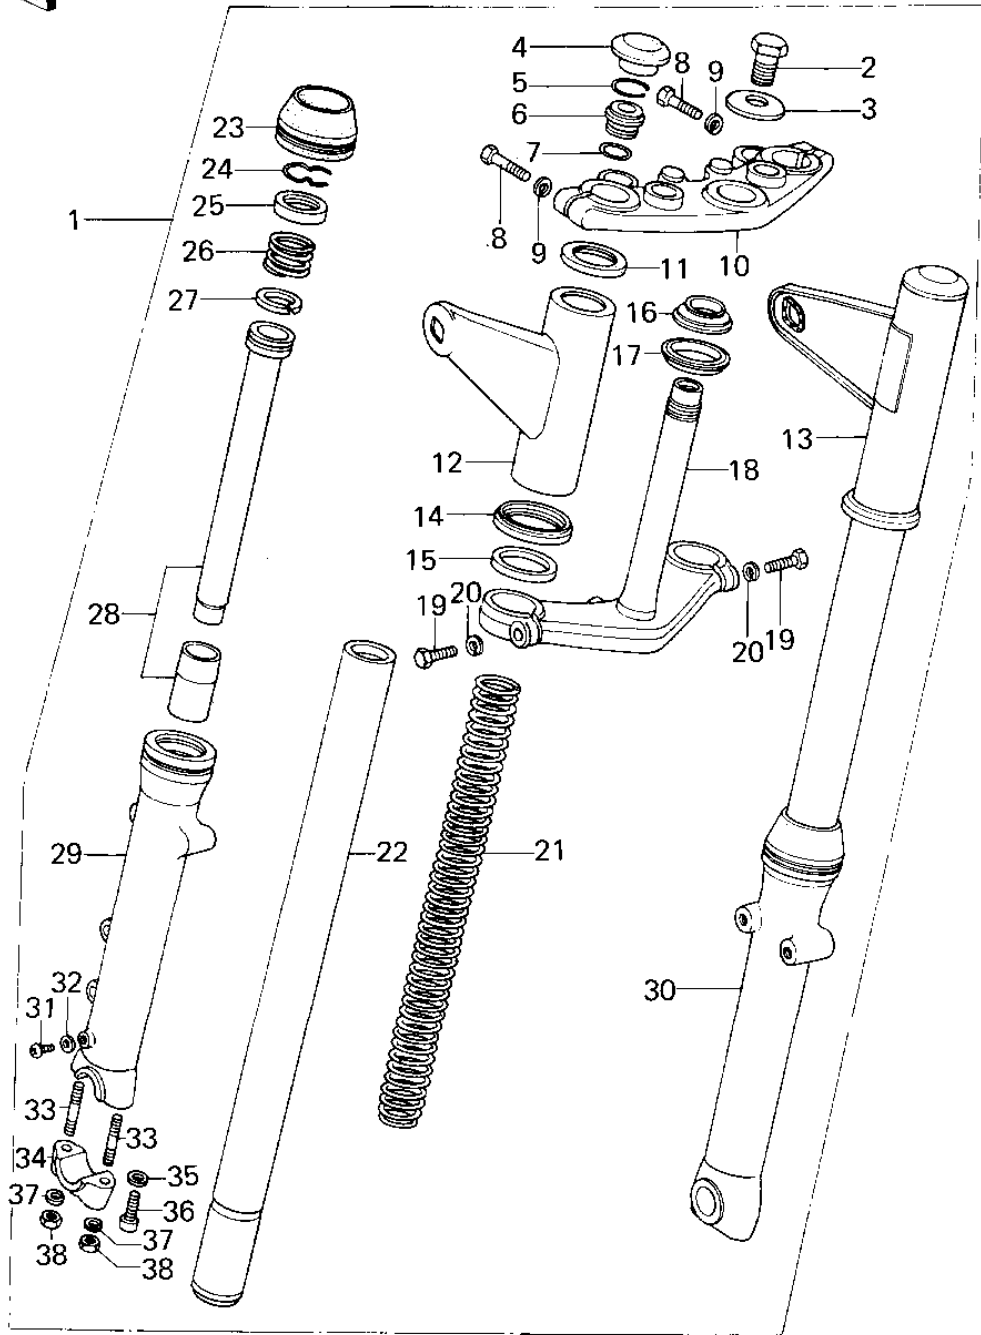

1979 KZ200-A2 PARTS DIAGRAM

FRONT FORK

1979 KZ200-A2 PARTS LIST

FRONT FORK

ITEM NAME	PART NUMBER	QUANTITY
FORK-FRONT (Ref # 1)	44001-202	
BOLT,STEERING STEM (Ref # 2)	44041-072	
WASHER,STEERING STEM (Ref # 3)	44043-056	
CAP,FORK TOP (Ref # 4)	44062-008	
CIRCLIP (Ref # 5)	44044-023	
GUIDE,SPRING (Ref # 6)	44029-022	
"O" RING (Ref # 7)	44046-025	
BOLT,HEX HEAD,8X40 (Ref # 8)	92001-1063	
WASHER SPRING 8MM (Ref # 9)	461F0800	
HEAD,STEERING STEM (Ref # 10)	44039-078	
GUIDE,FORK COVER,A (Ref # 11)	44064-029	
COVER,L.H FORK (Ref # 12)	44033-087	
COVER,R.H FORK (Ref # 13)	44034-087	
GUIDE,FORK COVER,B (Ref # 14)	44064-028	
GASKET,FORK COVER (Ref # 15)	44045-049	
CONE STERNG BERG LOW (Ref # 16)	92047-010	
SEAL,STEERING STEM (Ref # 17)	44010-027	
STEM,STEERING (Ref # 18)	44037-110	
BOLT, HEX HEAD,10X30 (Ref # 19)	44041-079	
WASHER SPRING 10MM (Ref # 20)	461F1000	
SPRING,FORK (Ref # 21)	44026-075	
TUBE,FORK INNER (Ref # 22)	44013-060	
DUST SHIELD,FORK (Ref # 23)	44010-037	
CIRCLIP,45MM (Ref # 24)	44044-020	
OIL SEAL,FORK (Ref # 25)	44009-028	
SPRING,FORK REBOUND (Ref # 26)	44026-060	
RING,FORK PISTON (Ref # 27)	44025-006	
CYLINDER-FORK (Ref # 28)	44022-041	
TUBE,LH,FORK OUTER (Ref # 29)	44005-068	

1979 KZ200-A2 PARTS LIST

FRONT FORK

ITEM NAME	PART NUMBER	QUANTITY
TUBE,RH,FORK OUTER (Ref # 30)	44006-066	
SCREW PAN HEAD 4X6 (Ref # 31)	220B0406	
GASKET,FORK DRAIN PLG (Ref # 32)	44045-046	
STUD 8X30 (Ref # 33)	172G0830	
HOLDER,FRONT AXLE (Ref # 34)	44063-016	
GASKET,FORK CYL BOLT (Ref # 35)	44045-051	
BOLT,FORK CYLINDER (Ref # 36)	44041-078	
WASHER SPRING 8MM (Ref # 37)	461F0800	
NUT,LOCK,8MM (Ref # 38)	92017-013	