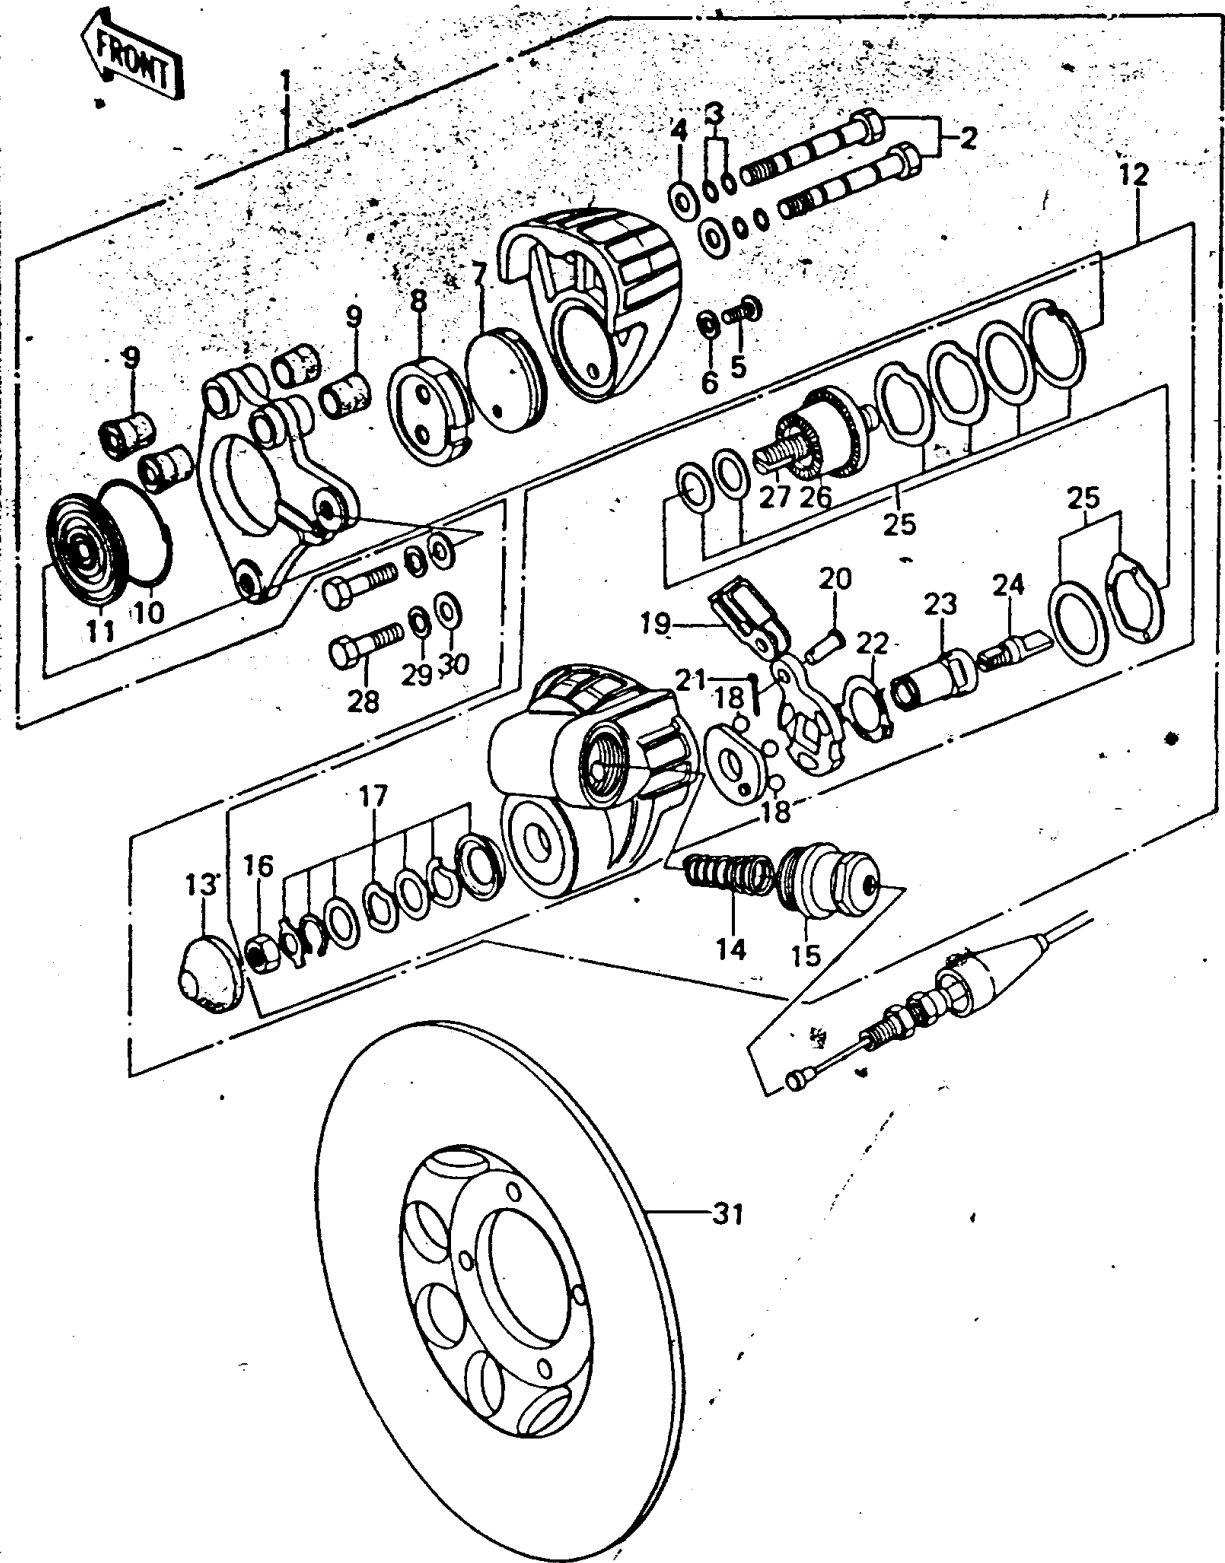

1979 KZ200-A2 PARTS DIAGRAM

FRONT BRAKE

1979 KZ200-A2 PARTS LIST

FRONT BRAKE

ITEM NAME	PART NUMBER	QUANTITY
CALIPER ASSY,FRONT (Ref # 1)	43041-1030	
CALIPER ASSY,FRONT (Ref # 1)	43041-1030	
BOLT (Ref # 2)	43045-1001	
BRACKET-BRAKE HOSE (Ref # 3)	43063-001	
WASHER,PLAIN (Ref # 4)	92022-1001	
SCREW PAN HEAD 6X10 (Ref # 5)	220B0610	
WASHER SPRING 6MM (Ref # 6)	461F0600	
PAD B (Ref # 7)	43050-1010	
PAD A (Ref # 8)	43050-1009	
DUST SEAL-SHAFT (Ref # 9)	43052-002	
CIRCLIP (Ref # 10)	92033-1001	
BOOT (Ref # 11)	49006-1030	
CALIPER A (Ref # 12)	43042-1025	
CALIPER A (Ref # 12)	43042-1025	
BOOT,OUTER (Ref # 13)	49006-1029	
SPRING,RETURN (Ref # 14)	43018-1001	
PLUG (Ref # 15)	92066-1001	
NUT 8MM (Ref # 16)	318B0800	
REPAIR SET,CALIPER (Ref # 17)	99996-5001	
BALL STEEL 1/4' (Ref # 18)	600A0800	
LEVER (Ref # 19)	11034-1439	
PIN (Ref # 20)	92043-1058	
PIN COTTER 1.6X10 (Ref # 21)	550D1610	
STOPPER (Ref # 22)	43022-1004	
SHAFT (Ref # 23)	43045-1003	
STOPPER (Ref # 24)	43022-1005	
REPAIR SET,CALIPER (Ref # 25)	99996-5002	
RATCHET (Ref # 26)	13078-1002	
ROD (Ref # 27)	46102-1003	

1979 KZ200-A2 PARTS LIST

FRONT BRAKE

ITEM NAME	PART NUMBER	QUANTITY
BOLT (Ref # 28)	92007-032	
WASHER SPRING 10MM (Ref # 29)	461F1000	
WASHER PLAIN 10MM (Ref # 30)	410B1000	
DISC PLATE, FROM BRAKE (Ref # 31)	41080-013	