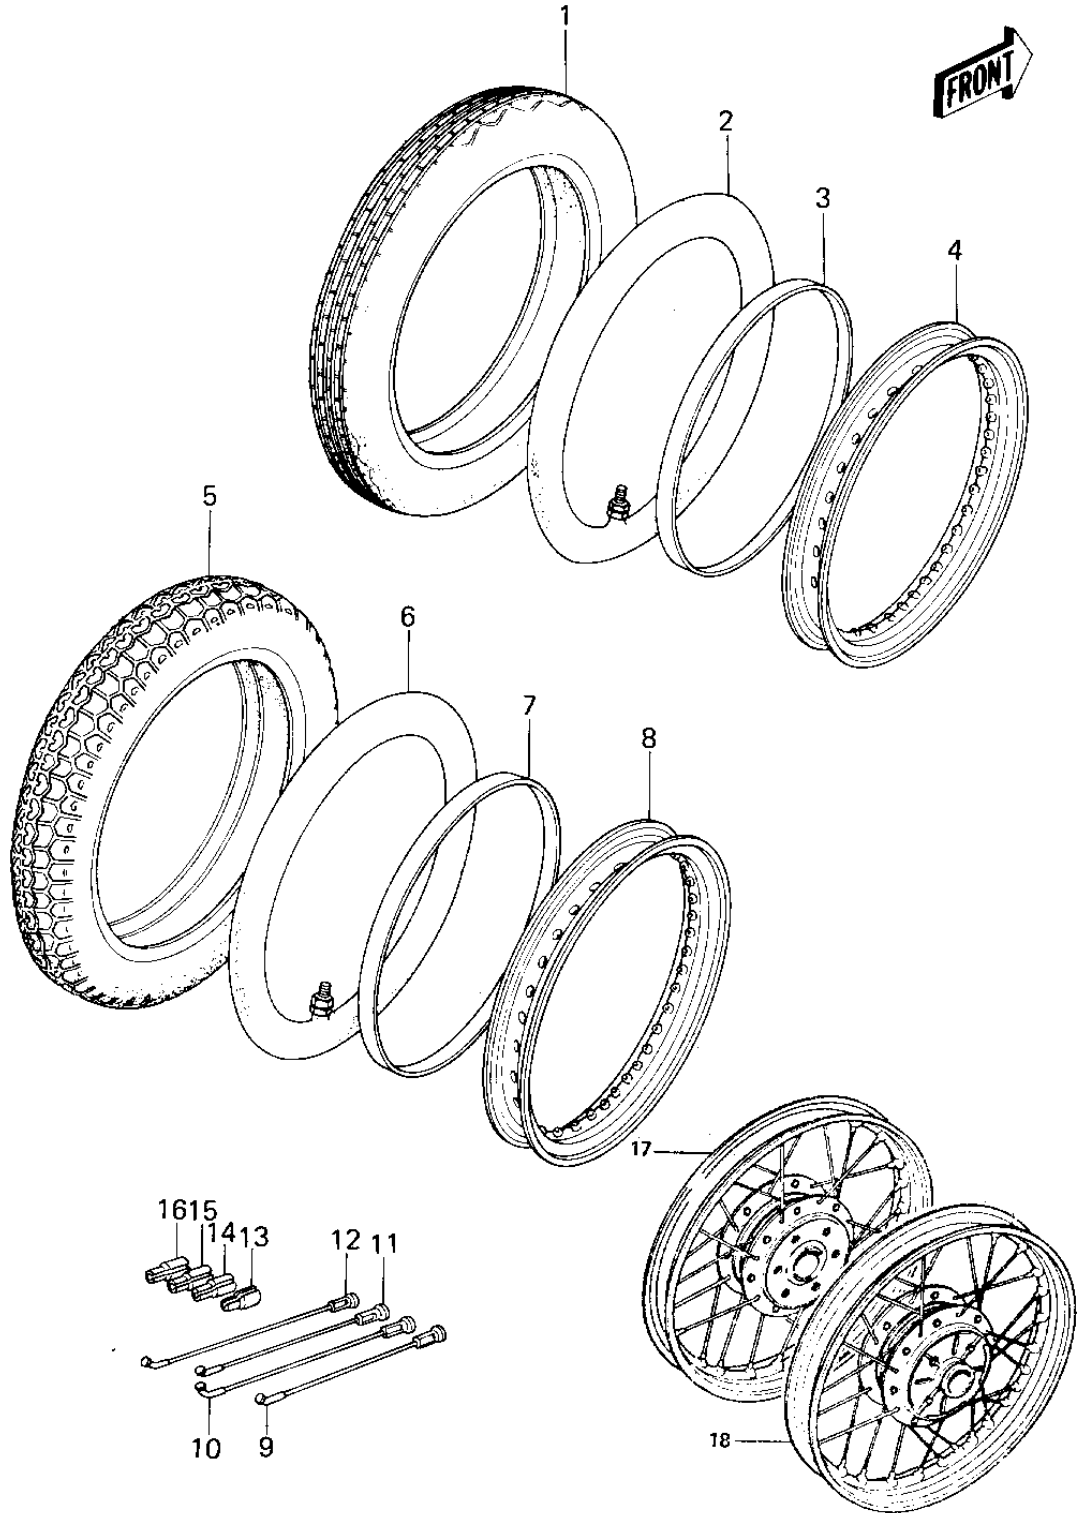

1978 KZ200-A1A PARTS DIAGRAM

WHEELS/TIRES

1978 KZ200-A1A PARTS LIST

WHEELS/TIRES

ITEM NAME	PART NUMBER	QUANTITY
TIRE (Ref # 1)	41002-1570	
TUBE 250/275-18 (Ref # 2)	41022-032	
BAND,RIM,4.00/5.10-18 (Ref # 3)	41023-1006	
RIM,FRONT,1.60X18 (Ref # 4)	41025-094	
TIRE 325-17 Y955 R (Ref # 5)	41002-1008	
TUBE 3.25/3.50-17 (Ref # 6)	41022-1001	
BAND,RIM (Ref # 7)	41023-1002	
RIM,REAR,1.85X17 (Ref # 8)	41025-095	
SPOKE-ASY,FR INNER (Ref # 9)	41027-5005	
SPOKE-ASY,FR OUTER (Ref # 10)	41028-5004	
SPOKE-ASY,RR INNER (Ref # 11)	41027-5006	
SPOKE-ASY,RR OUTER (Ref # 12)	41028-5005	
WEIGHT,BALANCE,5G (Ref # 13)	41075-1010	
WEIGHT,BALANCE,5G (Ref # 13)	41075-1010	
WEIGHT,BALANCE,10G (Ref # 14)	41075-1007	
WEIGHT,BALANCE,10G (Ref # 14)	41075-1007	
WEIGHT,BALANCE,20G (Ref # 15)	41075-1008	
WEIGHT,BALANCE,20G (Ref # 15)	41075-1008	
WEIGHT,BALANCE,30G (Ref # 16)	41075-1009	
WEIGHT,BALANCE,30G (Ref # 16)	41075-1009	
WHEEL ASSY,FRONT (Ref # 17)	41073-5009	
WHEEL ASSY,REAR (Ref # 18)	41073-5010	