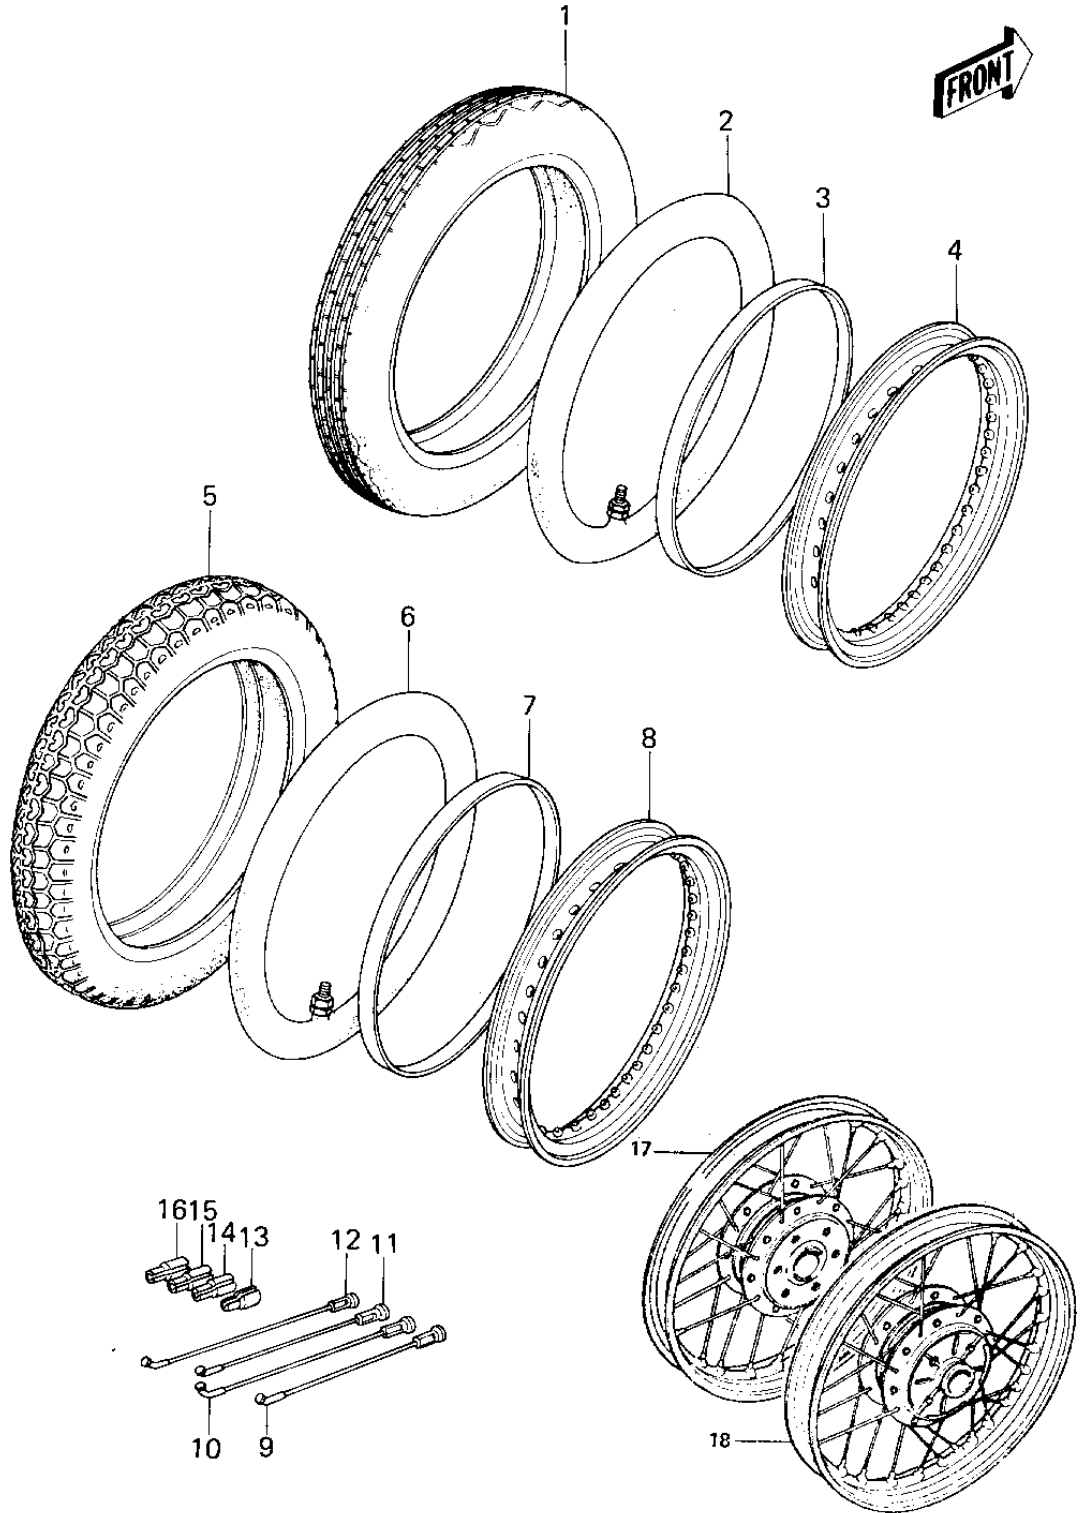

1979 KZ200-A2 PARTS DIAGRAM

WHEELS/TIRES

1979 KZ200-A2 PARTS LIST

WHEELS/TIRES

ITEM NAME	PART NUMBER	QUANTITY
TIRE (Ref # 1)	41002-1570	
TUBE 250/275-18 (Ref # 2)	41022-032	
BAND,RIM,4.00/5.10-18 (Ref # 3)	41023-1006	
RIM,FRONT,1.60X18 (Ref # 4)	41025-094	
TIRE 325-17 Y955 R (Ref # 5)	41002-1008	
TUBE 3.25/3.50-17 (Ref # 6)	41022-1001	
BAND,RIM (Ref # 7)	41023-1002	
RIM,REAR,1.85X17 (Ref # 8)	41025-095	
SPOKE-ASY,FR INNER (Ref # 9)	41027-5005	
SPOKE-ASY,FR OUTER (Ref # 10)	41028-5004	
SPOKE-ASY,RR INNER (Ref # 11)	41027-5006	
SPOKE-ASY,RR OUTER (Ref # 12)	41028-5005	
WEIGHT,BALANCE,5G (Ref # 13)	41075-1010	
WEIGHT,BALANCE,5G (Ref # 13)	41075-1010	
WEIGHT,BALANCE,10G (Ref # 14)	41075-1007	
WEIGHT,BALANCE,10G (Ref # 14)	41075-1007	
WEIGHT,BALANCE,20G (Ref # 15)	41075-1008	
WEIGHT,BALANCE,20G (Ref # 15)	41075-1008	
WEIGHT,BALANCE,30G (Ref # 16)	41075-1009	
WEIGHT,BALANCE,30G (Ref # 16)	41075-1009	
WHEEL ASSY,FRONT (Ref # 17)	41073-5009	
WHEEL ASSY,REAR (Ref # 18)	41073-5010	