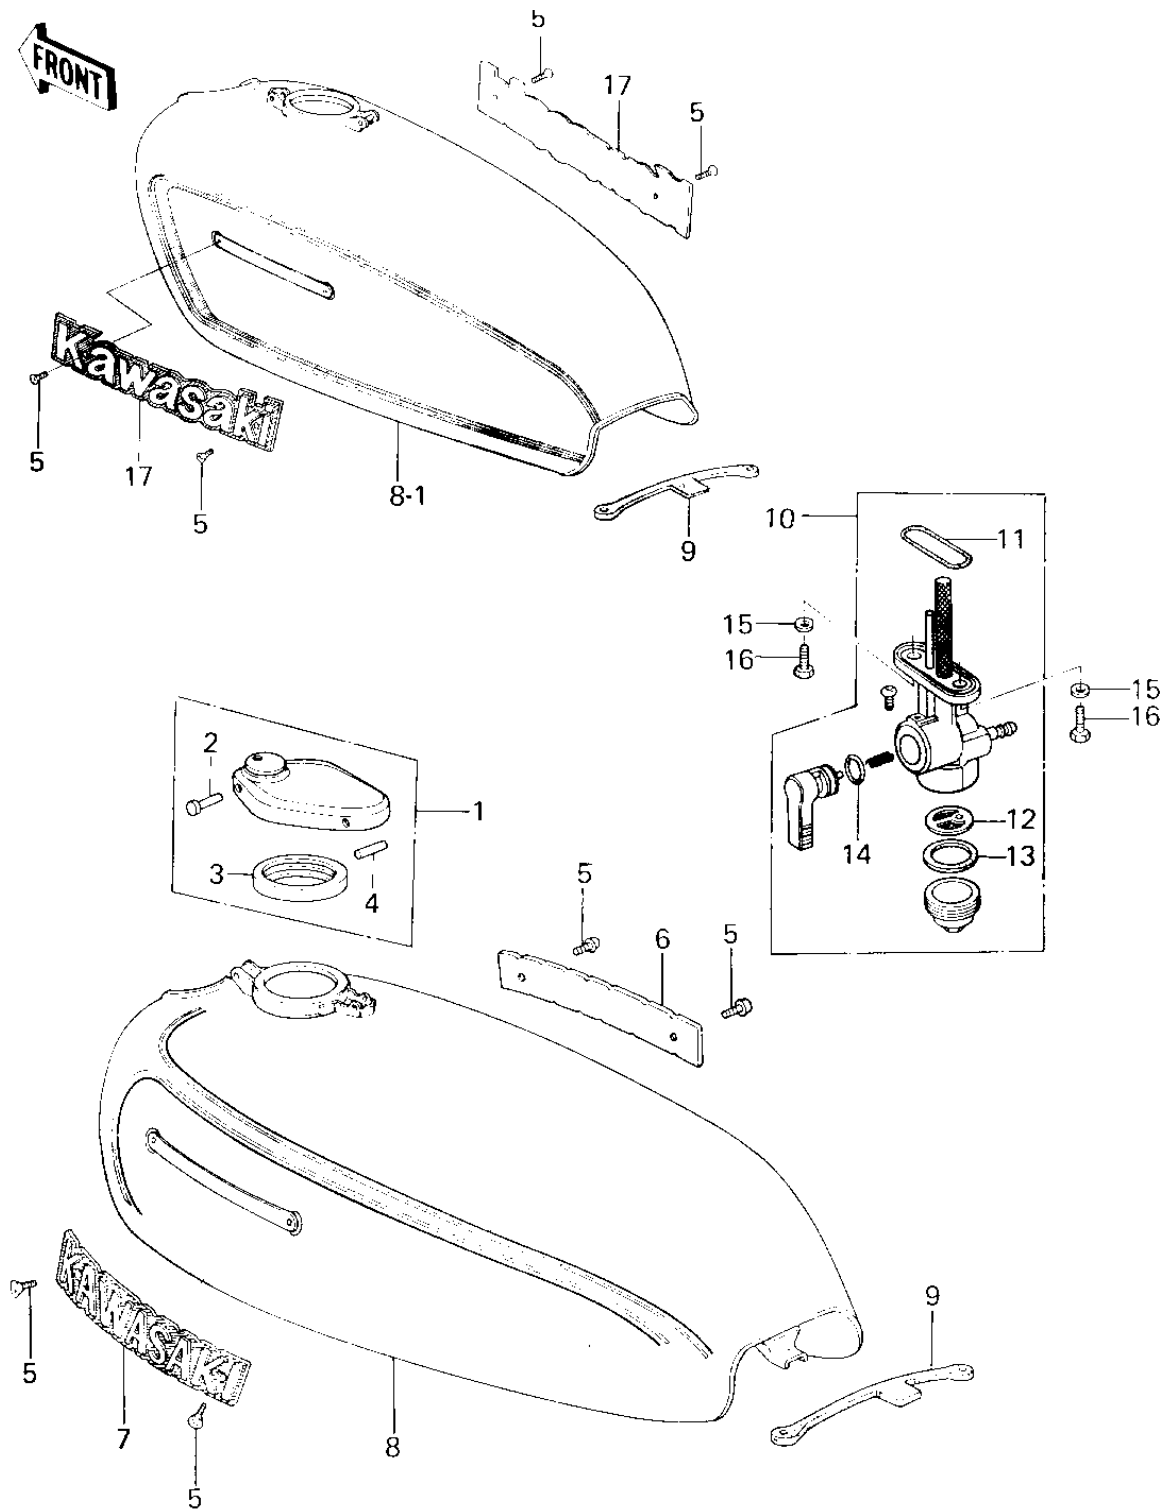

1979 KZ200-A2 PARTS DIAGRAM

FUEL TANK

1979 KZ200-A2 PARTS LIST

FUEL TANK

ITEM NAME	PART NUMBER	QUANTITY
CAP,FUEL TANK (Ref # 1)	51048-012	
PIN,HOOK (Ref # 2)	92043-126	
GASKET-FUEL TANK CAP (Ref # 3)	51059-008	
PIN,CAP HINGE (Ref # 4)	92043-127	
SCREW-CSK-CROS (Ref # 5)	221C0306	
EMBLEM,R.H FUEL TANK (Ref # 6)	56014-070	
EMBLEM,L.H FUEL TANK (Ref # 7)	56013-060	
TANK-FUEL,CERULEAN BL (Ref # 8)	51001-117-4M	
TANK-FUEL,G.BROWN (Ref # 8)	51001-5063-4Z	
TANK-FUEL,F.RED (Ref # 8-1)	51001-5011-B1	
BAND,FUEL TANK (Ref # 9)	92072-042	
TAP ASSY FUEL (Ref # 10)	51023-1051	
"O" RING (Ref # 11)	51039-003	
STRINER,FUEL TAP (Ref # 12)	14043-1002	
GASKET,FUEL TAP CUP (Ref # 13)	11009-1013	
"O" RING, 10MM (Ref # 14)	670B2010	
WASHER-PLAIN (Ref # 15)	92022-183	
BOLT-HEX HEAD,6X16 (Ref # 16)	92001-114	
EMBLEM,FUEL TANK (Ref # 17)	56014-1038	