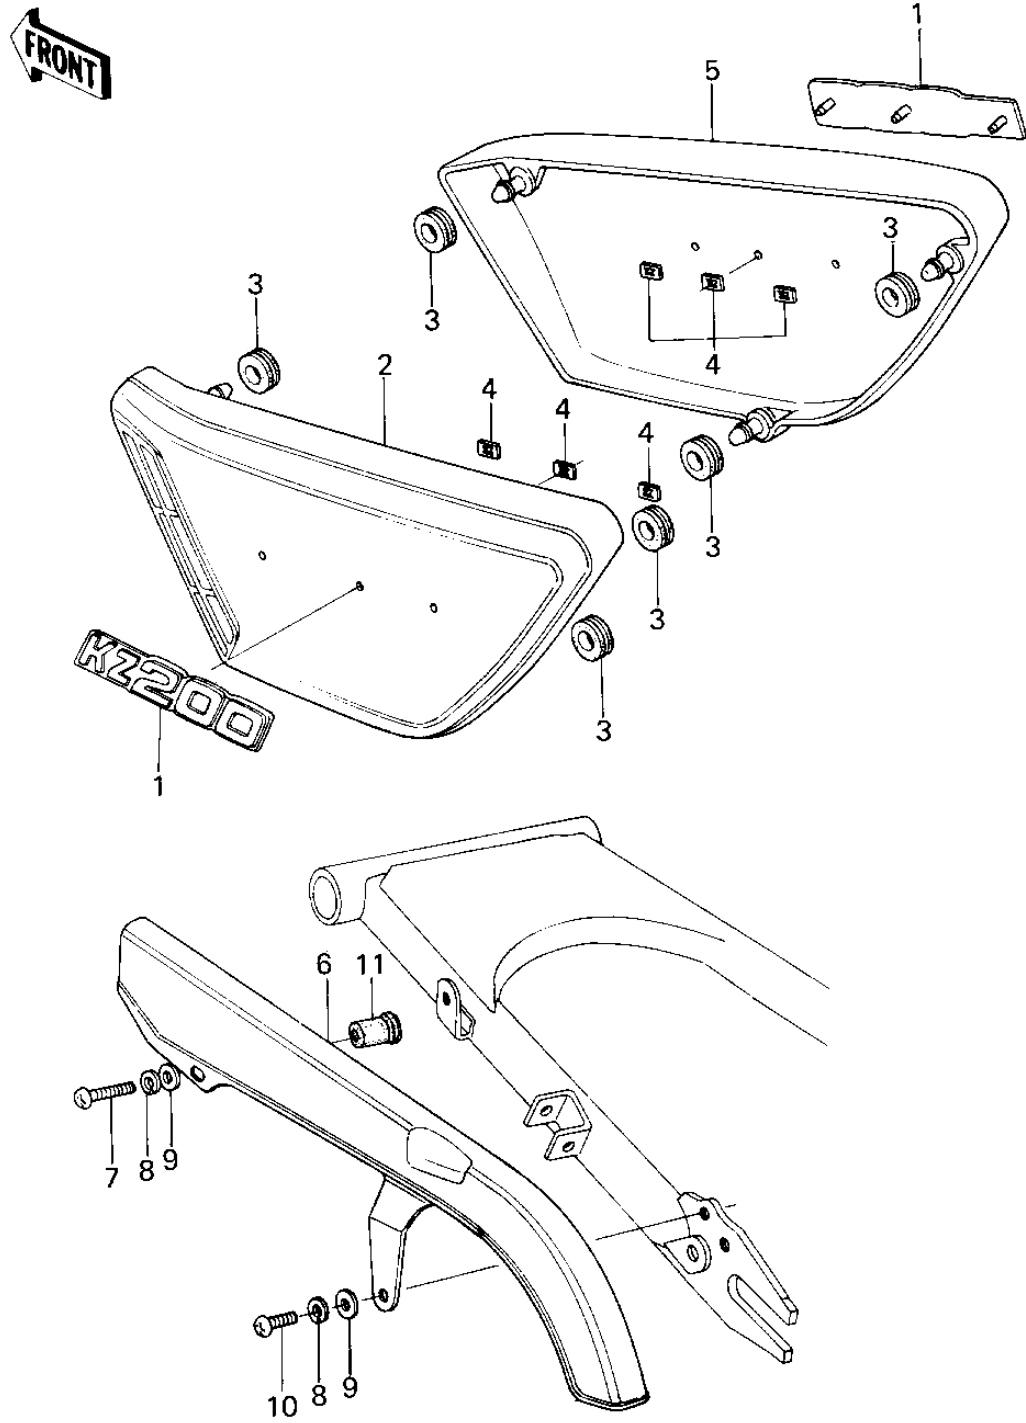

1978 KZ200-A1A PARTS DIAGRAM

SIDE COVERS/CHAIN COVER

1978 KZ200-A1A PARTS LIST

SIDE COVERS/CHAIN COVER

ITEM NAME	PART NUMBER	QUANTITY
-----------	-------------	----------