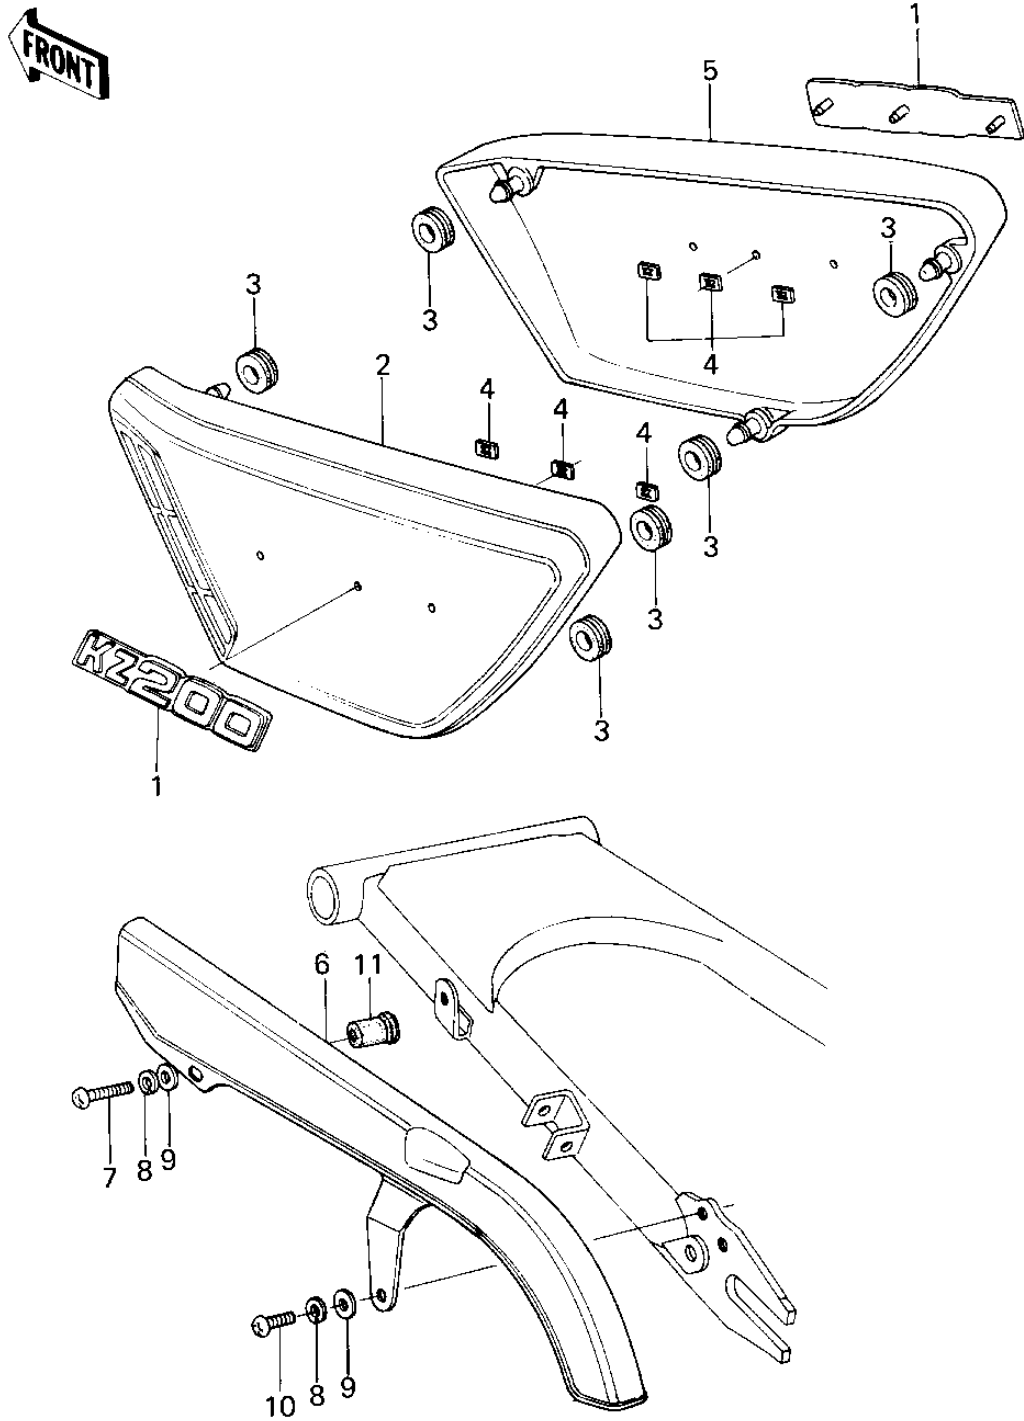

1979 KZ200-A2 PARTS DIAGRAM

SIDE COVERS/CHAIN COVER

1979 KZ200-A2 PARTS LIST

SIDE COVERS/CHAIN COVER

ITEM NAME	PART NUMBER	QUANTITY
EMBLEM,SIDE COVER (Ref # 1)	56018-264	
EMBLEM,SIDE COVER (Ref # 1)	56018-1070	
COVER, LH SIDE (Ref # 2)	36001-1047-4M	
COVER-SIDE,LH.BROW (Ref # 2)	36001-1047-4Z	
COVER,L.H SIDE,F.RED (Ref # 2)	36001-1047-B1	
GROMMET (Ref # 3)	92071-056	
NUT,LOCK,3MM (Ref # 4)	92018-005	
COVER,R.H.SIDE C.BLUE (Ref # 5)	36001-1048-4M	
COVER-SIDE (Ref # 5)	36001-1048-4Z	
COVER,R.H SIDE,F.RED (Ref # 5)	36001-1048-B1	
CASE-CHAIN (Ref # 6)	36014-070	
SCREW PAN HEAD 6X50 (Ref # 7)	220B0650	
WASHER SPRING 6MM (Ref # 8)	461F0600	
WASHER PLAIN 6MM (Ref # 9)	411B0600	
SCREW PAN HEAD 6X12 (Ref # 10)	220B0612	
DAMPER,RUBBER (Ref # 11)	92075-1030	