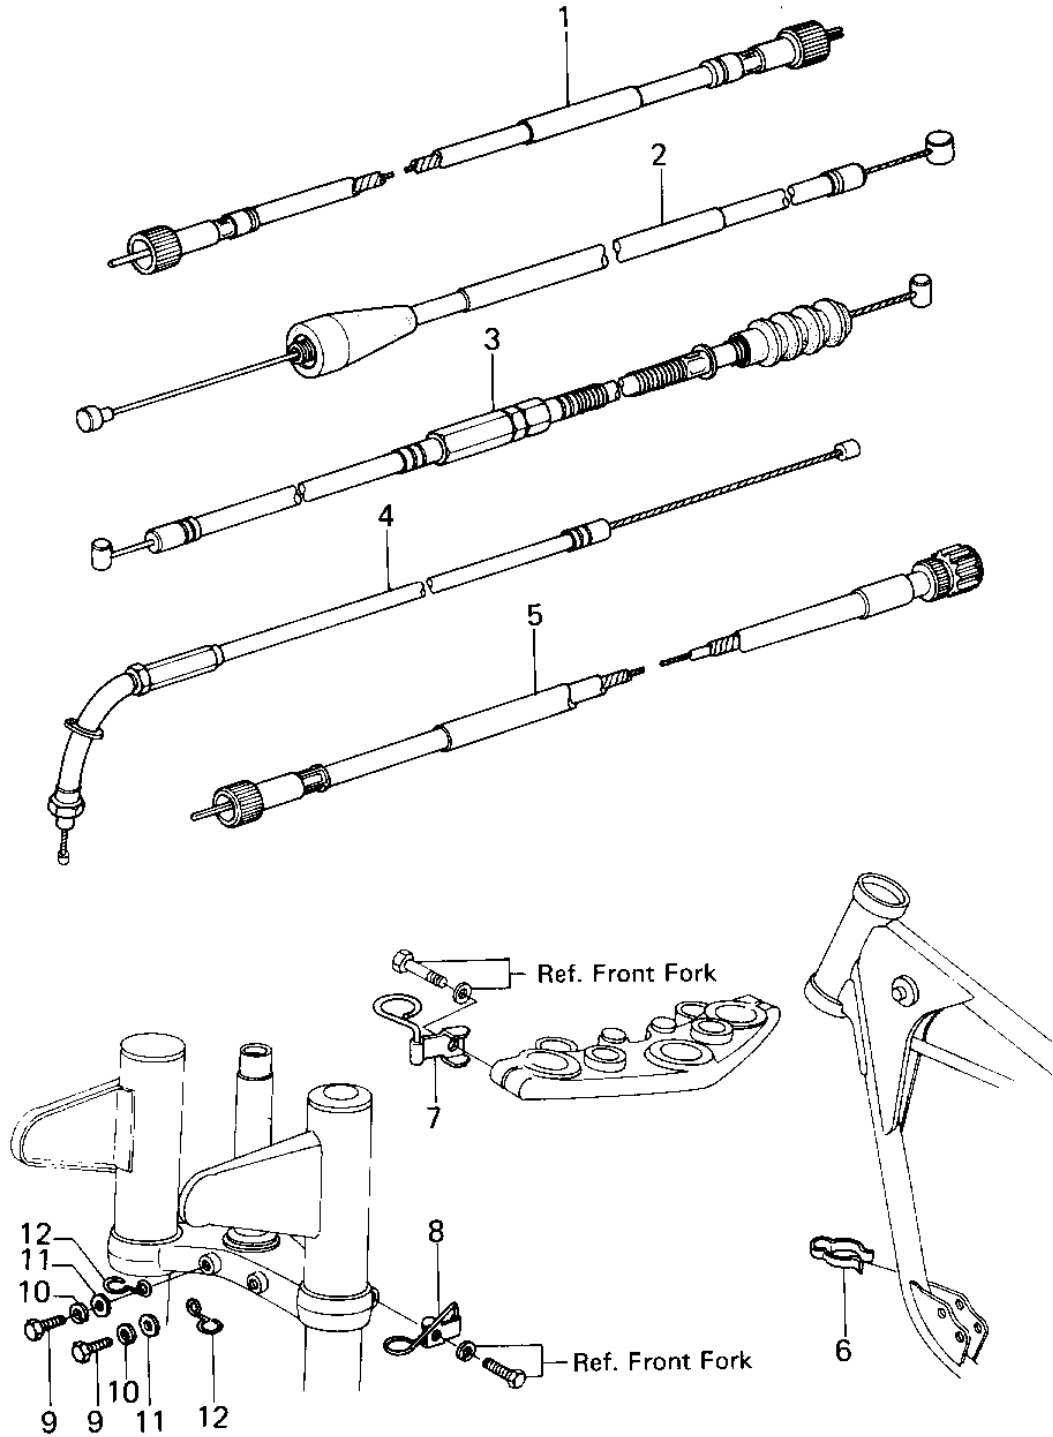

# 1978 KZ200-A1 PARTS DIAGRAM

## CABLES

# 1978 KZ200-A1 PARTS LIST

## CABLES

ITEM NAME	PART NUMBER	QUANTITY
CABLE,SPEEDOMETER (Ref # 1)	54001-058	1
CABLE,FRONT BRAKE (Ref # 2)	54005-089	1
CABLE,CLUTCH (Ref # 3)	54011-090	1
CABLE,THROTTLE (Ref # 4)	54012-144	1
CABLE,TACHOMETER (Ref # 5)	54018-024	1
CLAMP,CABLE (Ref # 6)	92037-093	1
CLAMP,CABLE (Ref # 7)	92037-205	1
CLAMP,CABLE (Ref # 8)	92037-206	1
BOLT-UPSET,6X12 (Ref # 9)	112G0612	2
WASHER SPRING 6MM (Ref # 10)	461F0600	2
WASHER PLAIN 6MM (Ref # 11)	411B0600	2
CLAMP,CABLE (Ref # 12)	92037-092	2