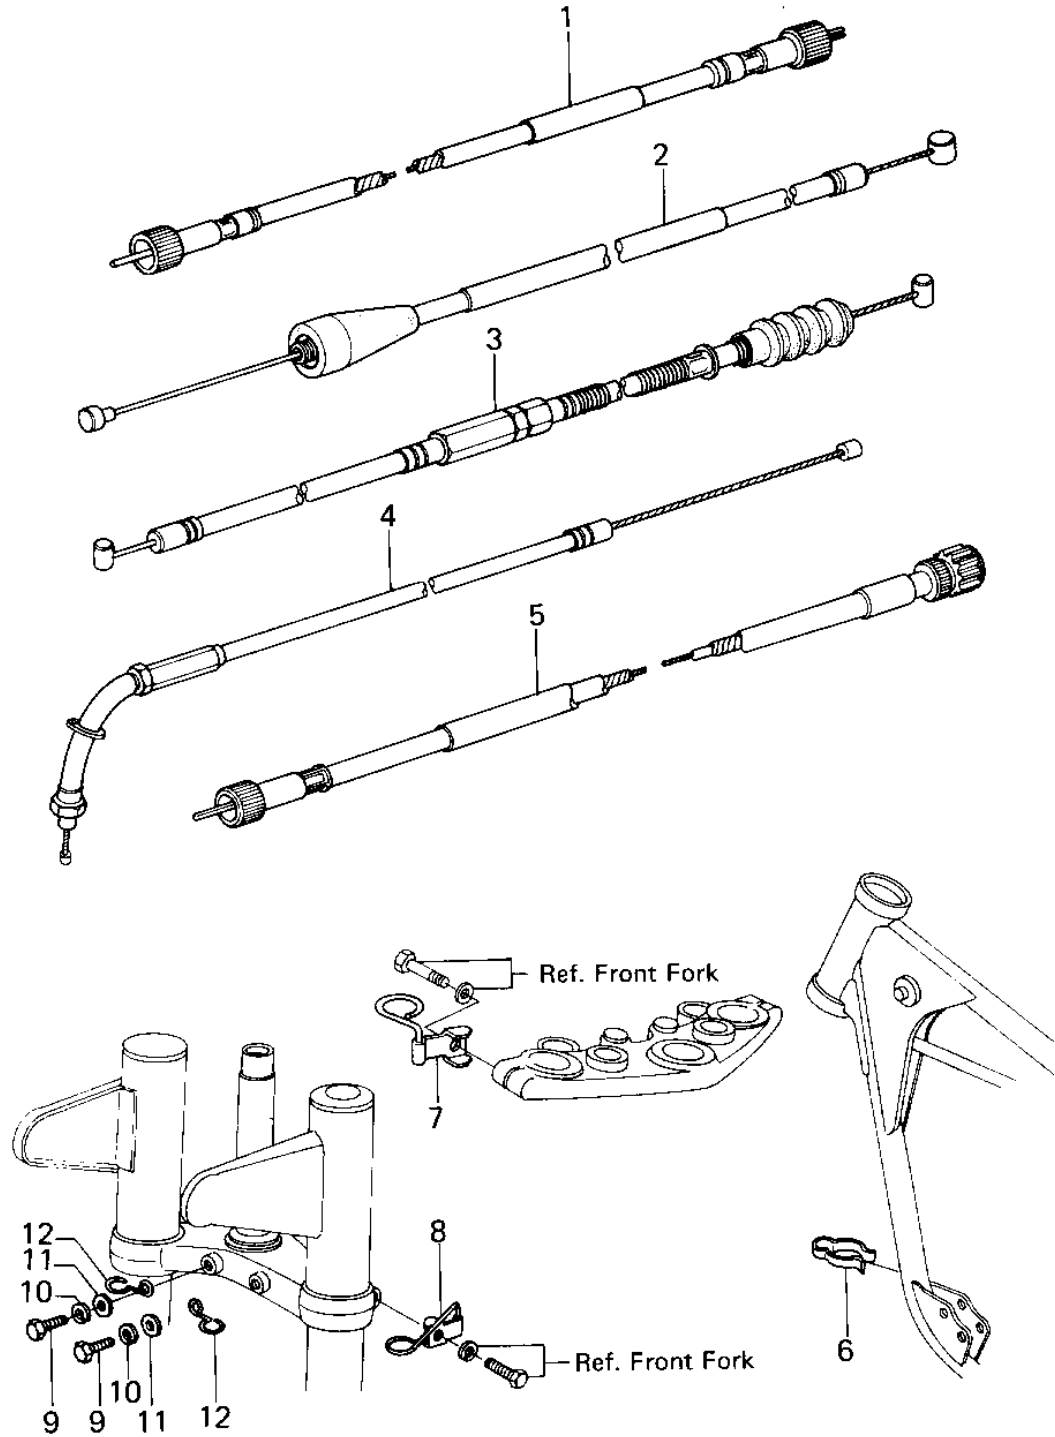

1979 KZ200-A2 PARTS DIAGRAM

CABLES

1979 KZ200-A2 PARTS LIST

CABLES

ITEM NAME	PART NUMBER	QUANTITY
CABLE,SPEEDOMETER (Ref # 1)	54001-058	
CABLE,FRONT BRAKE (Ref # 2)	54005-089	
CABLE,CLUTCH (Ref # 3)	54011-090	
CABLE,THROTTLE (Ref # 4)	54012-144	
CABLE,TACHOMETER (Ref # 5)	54018-024	
CLAMP,CABLE (Ref # 6)	92037-093	
CLAMP,CABLE (Ref # 7)	92037-205	
CLAMP,CABLE (Ref # 8)	92037-206	
BOLT-UPSET,6X12 (Ref # 9)	112G0612	
WASHER SPRING 6MM (Ref # 10)	461F0600	
WASHER PLAIN 6MM (Ref # 11)	411B0600	
CLAMP,CABLE (Ref # 12)	92037-092	