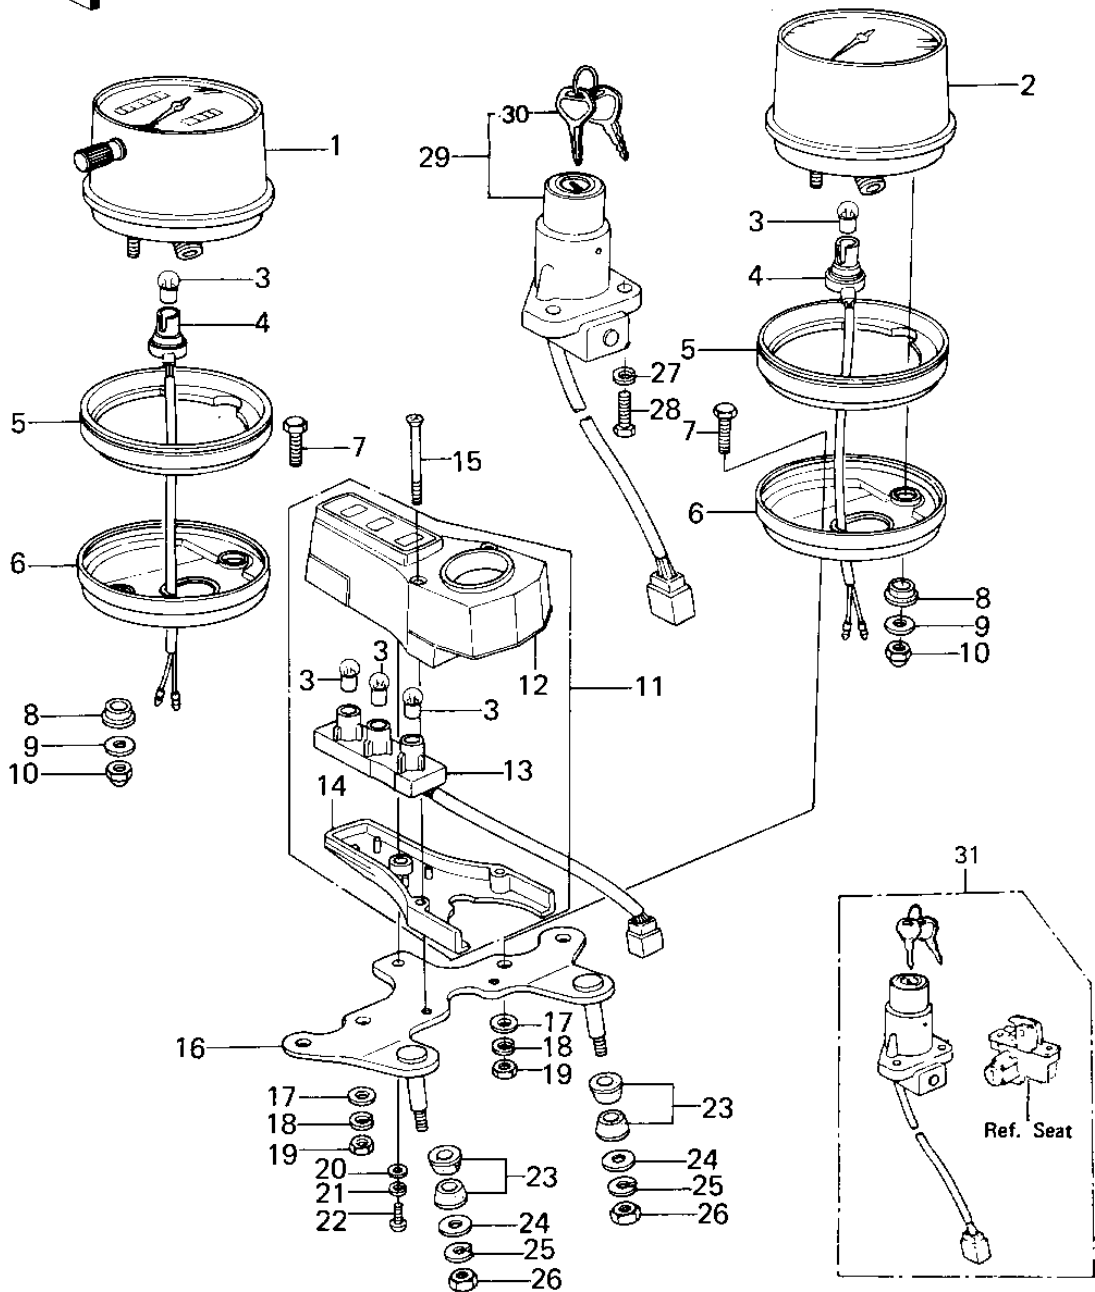

# 1978 KZ200-A1A PARTS DIAGRAM

METERS/IGNITION SWITCH

# 1978 KZ200-A1A PARTS LIST

## METERS/IGNITION SWITCH

ITEM NAME	PART NUMBER	QUANTITY
SPEEDOMETER ASSY,MPH (Ref # 1)	25006-072	
SPEEDOMETER ASSY,MPH (Ref # 1)	25005-1038	
SPEEDOMETER ASSY,MPH (Ref # 1)	25005-1038	
SPEEDOMETER ASSY,KPH (Canada) (Ref # 1)	25006-080	
SPEEDOMETER ASSY,KPH (Canada) (Ref # 1)	25005-1025	
TACHOMETER ASSY (Ref # 2)	25016-031	
TACHOMETER ASSY (Ref # 2)	25015-1016	
BULB 12V 3W (Ref # 3)	92069-018	
SOCKET ASSY (Ref # 4)	25010-022	
SHOCK DAMPER,SPEEDMET (Ref # 5)	25019-031	
COVER,METER (Ref # 6)	25012-025	
BOLT,HEX HEAD,6X14 (Ref # 7)	92003-204	
DAMPER RUBBER-METER (Ref # 8)	25019-013	
WASHER PLAIN 6MM (Ref # 9)	411B0600	
NUT-CAP,5MM (Ref # 10)	322N0500	
LAMP ASSY,PILOT (Ref # 11)	23016-022	
COVER,INDICATOR LIGHT (Ref # 12)	25023-017	
SOCKET ASSY,INDICATOR (Ref # 13)	25011-056	
COVER,METER BRACKET (Ref # 14)	25024-008	
SCREW,PAN HEAD (Ref # 15)	92012-005	
BRACKET,METER (Ref # 16)	25008-051	
WASHER PLAIN 6MM (Ref # 17)	411B0600	
WASHER-SPRING,6MM,BLA (Ref # 18)	461K0600	
NUT (Ref # 19)	92015-078	
WASHER PLAIN 4MM (Ref # 20)	410B0400	
WASHER SPRING 4MM (Ref # 21)	461F0400	
SCREW-PAN-CRSOSS,4X12 (Ref # 22)	220B0412	
DAMPER RUBBER,METER (Ref # 23)	92075-248	
WASHER 6.5X22X1.6T (Ref # 24)	92022-237	

## METERS/IGNITION SWITCH

ITEM NAME	PART NUMBER	QUANTITY
WASHER SPRING 6MM (Ref # 25)	461F0600	
NUT 6MM (Ref # 26)	311B0600	
WASHER SPRING 6MM (Ref # 27)	461F0600	
BOLT-UPSET,6X16 (Ref # 28)	112G0616	
SWITCH ASSY,IGNITION (Ref # 29)	27005-1031	
SWITCH ASSY,IGNITION (Ref # 29)	27005-1031	
KEY SET,#G01 (Ref # 30)	27008-1002-01	
KEY SET,#G35 (Ref # 30)	27008-1002-35	
KEY,BLANK (Ref # 30)	27008-1028	
KEY,BLANK (Ref # 30)	27008-1029	
KEY,BLANK (Ref # 30)	27008-1034	
KEY,BLANK (Ref # 30)	27008-1035	
LOCK SET,KZ200A2 (Ref # 31)	27004-5055	