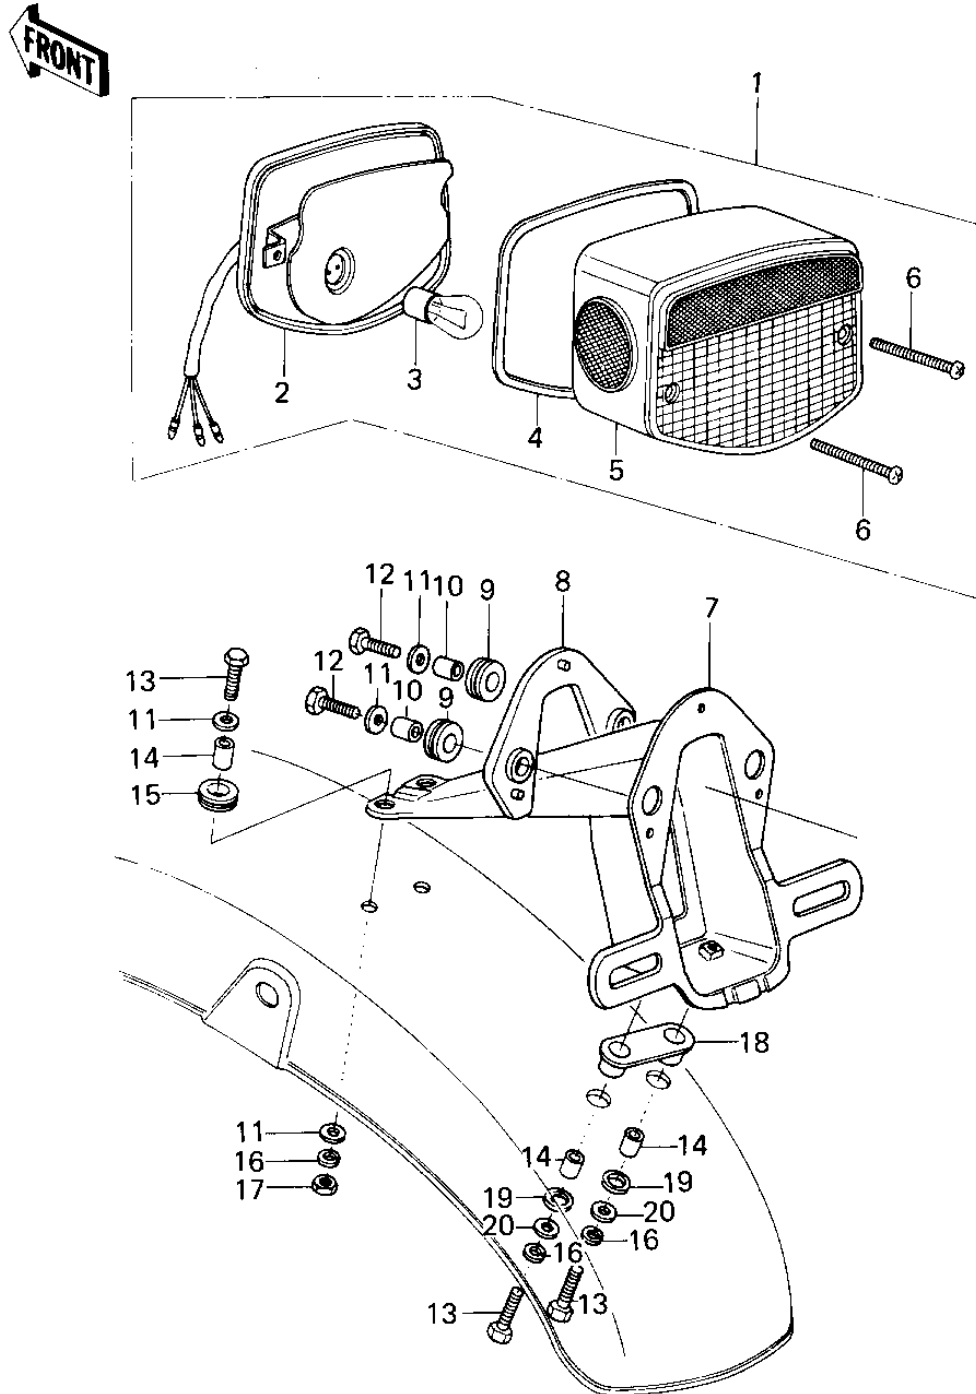

1978 KZ200-A1 PARTS DIAGRAM

TAILLIGHT

1978 KZ200-A1 PARTS LIST

TAILLIGHT

ITEM NAME	PART NUMBER	QUANTITY
TAIL LAMP UNIT (Ref # 1)	23025-064	1
CASE,TAIL LIGHT (Ref # 2)	23027-041	1
BULB,12V 32/3CP (Ref # 3)	92069-059	1
GASKET,TAIL LENS (Ref # 4)	23028-021	1
LENS,TAIL LAMP (Ref # 5)	23026-034	1
SCREW-PAN-CROS (Ref # 6)	220R0460	2
BRACKET,LICENSE PLATE (Ref # 7)	23036-055	1
DAMPER RUBBER (Ref # 8)	23066-023	1
DAMPER RUBBER (Ref # 9)	23066-020	2
COLLAR,6.8X10X8.5 (Ref # 10)	92027-129	2
WASHER 6.5X20X1.6T (Ref # 11)	92022-125	6
BOLT-UPSET (Ref # 12)	112G0618	2
BOLT-UPSET (Ref # 13)	112G0625	4
COLLAR (Ref # 14)	92027-241	4
DAMPER RUBBER,RR FENR (Ref # 15)	92075-209	2
WASHER SPRING 6MM (Ref # 16)	461F0600	4
NUT 6MM (Ref # 17)	311B0600	2
DAMPER RUBBER,FENDER (Ref # 18)	92075-273	1
DAMPER RUBBER,RR FEND (Ref # 19)	92075-121	2
WASHER 6.5X22X1.6T (Ref # 20)	92022-237	2