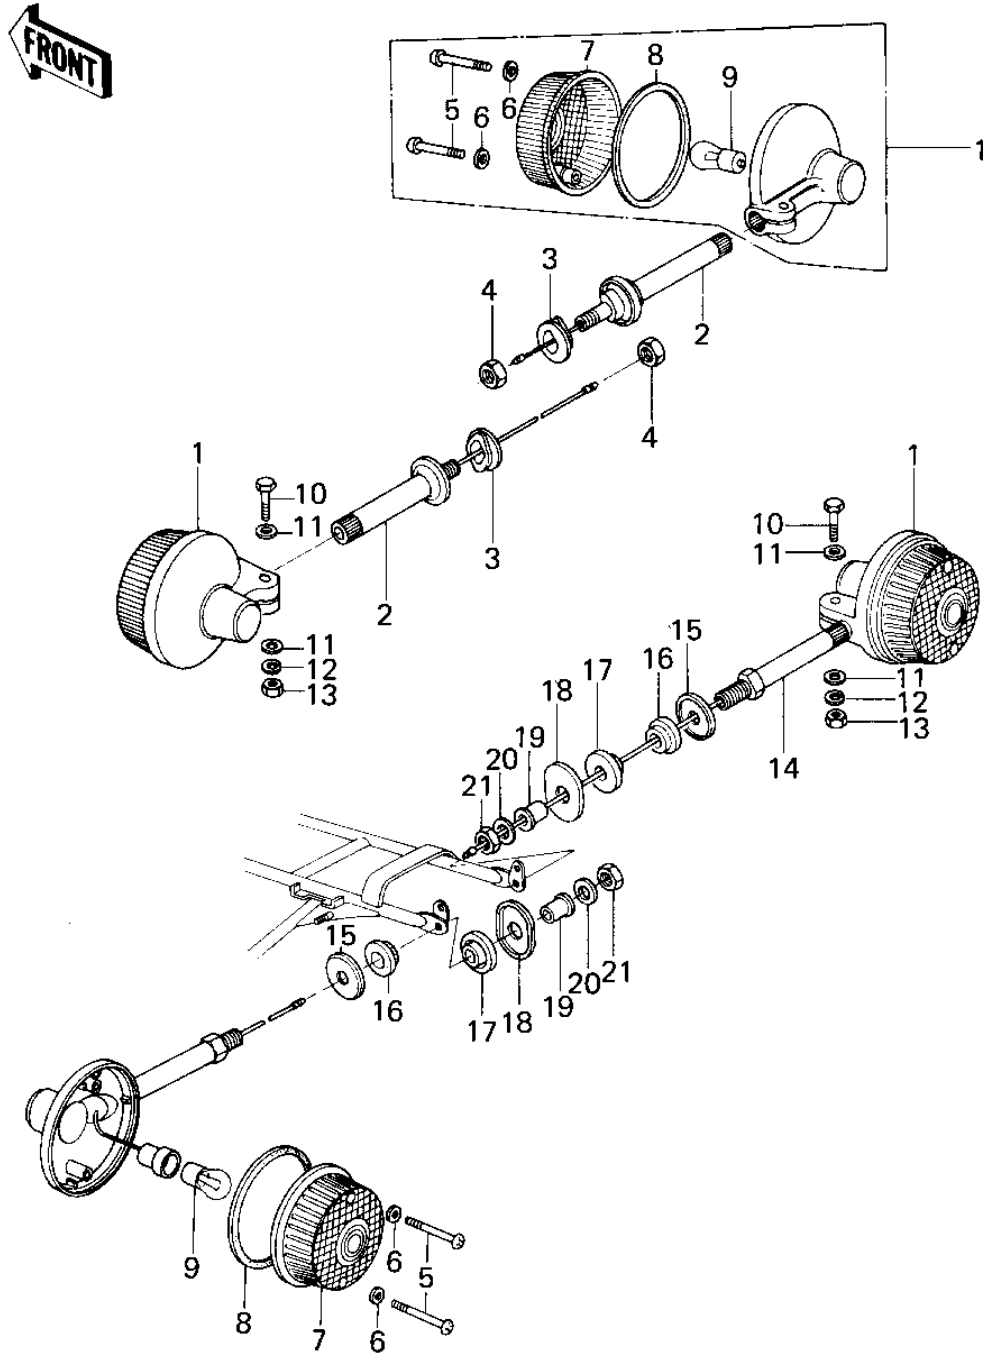

1978 KZ200-A1 PARTS DIAGRAM

TURN SIGNALS

1978 KZ200-A1 PARTS LIST

TURN SIGNALS

ITEM NAME	PART NUMBER	QUANTITY
LAMP,TURN SIGNAL (Ref # 1)	23040-054	4
BRACKET,TURN SIGNAL.L (Ref # 2)	23051-053	2
DAMPER RUBBER (Ref # 3)	92075-128	2
NUT 10MM (Ref # 4)	315B1000	2
SCREW-PAN HEAD,4X20 (Ref # 5)	220E0420A	8
WASHER-PLAIN,4MM (Ref # 6)	23058-002	8
LENS,TURN SIGNAL LAMP (Ref # 7)	23048-1001	4
GASKET-SIG LAMP LENS (Ref # 8)	23050-003	4
BULB 12V 32CP (Ref # 9)	92069-055	4
BOLT-UPSET (Ref # 10)	112G0630	4
WASHER PLAIN 6MM (Ref # 11)	411B0600	8
WASHER SPRING 6MM (Ref # 12)	461F0600	4
NUT 6MM (Ref # 13)	311B0600	4
BKT TURN SIGNL LIGHT (Ref # 14)	23051-049	2
CAP,SIGNAL LIGHT STAY (Ref # 15)	92102-015	2
DAMPER RUBBER,SIGNAL (Ref # 16)	92075-241	2
DAMPER RUBBER,SIGNAL (Ref # 17)	92075-238	2
CAP,RR SIG LIGHT STAY (Ref # 18)	92102-013	2
COLLAR,RR SIG LIGHT (Ref # 19)	92027-225	2
WASHER PLAIN 12MM (Ref # 20)	411B1200	2
NUT-HEX-FINE,12MM (Ref # 21)	315B1200	2