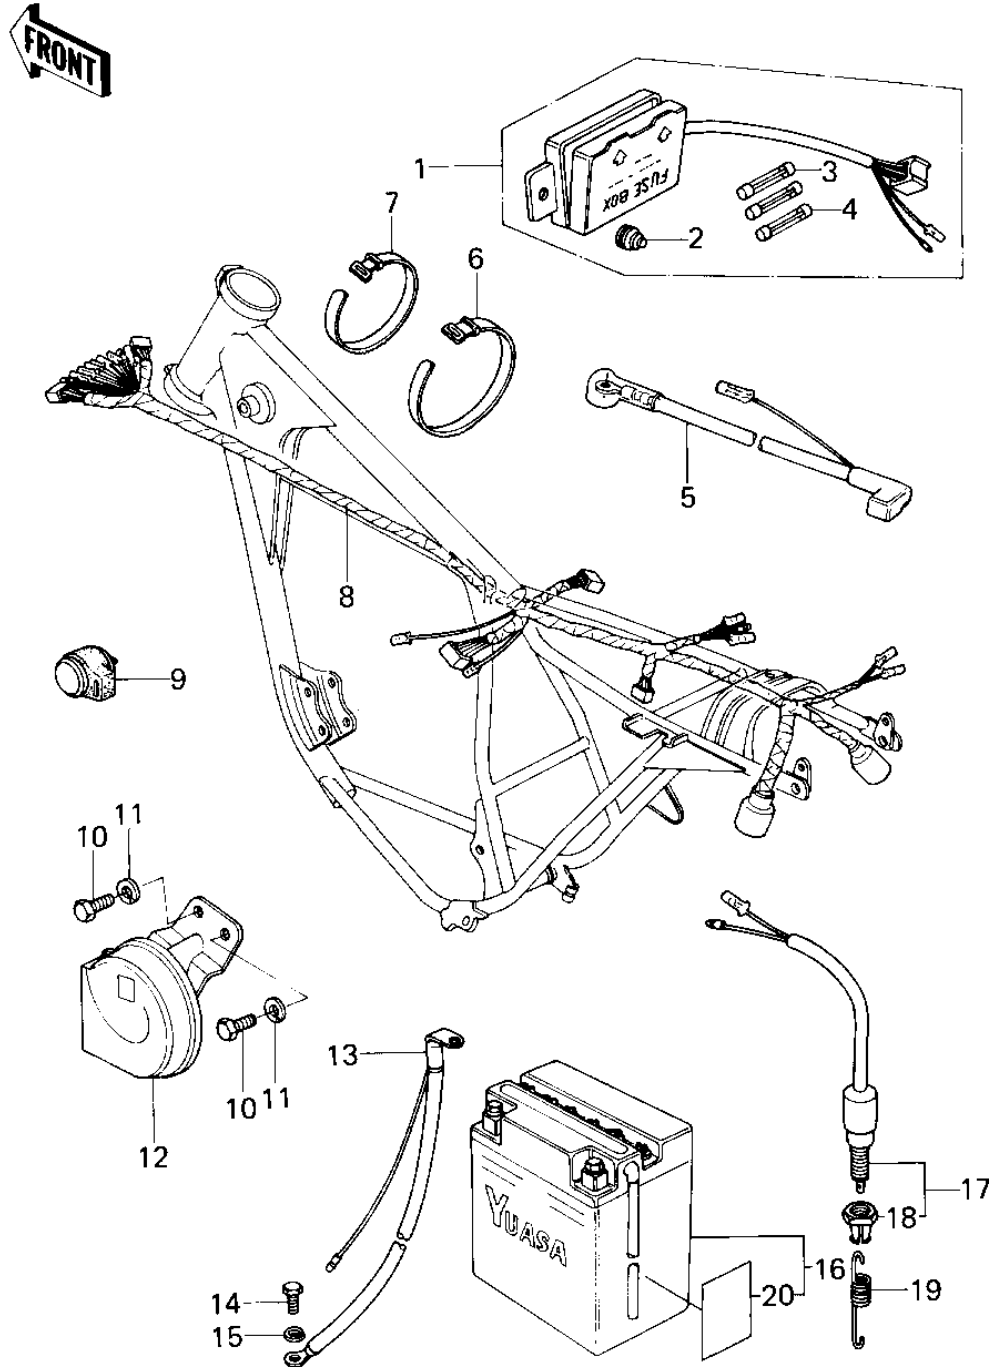

# 1978 KZ200-A1 PARTS DIAGRAM

## CHASSIS ELECTRICAL EQUIPMENT

# 1978 KZ200-A1 PARTS LIST

## CHASSIS ELECTRICAL EQUIPMENT

ITEM NAME	PART NUMBER	QUANTITY
FUSE ASSY (Ref # 1)	26004-035	1
DAMPER RUBBER,FUSE (Ref # 2)	92075-279	1
FUSE-20A (Ref # 3)	26006-005	2
FUSE 10A (Ref # 4)	26006-003	3
WIRE,MAGNETIC SWITCH (Ref # 5)	26010-051	1
BAND,WIRING HARNESS (Ref # 6)	92072-056	2
BAND,SHORT (Ref # 7)	92072-030	6
WIRING HARNESS,MAIN (Ref # 8)	26001-1158	1
RELAY-TURN SIGNAL (Ref # 9)	27002-011	1
BOLT-UPSET,6X12 (Ref # 10)	112G0612	2
WASHER SPRING 6MM (Ref # 11)	461F0600	2
HORN ASSY (Ref # 12)	27003-078	1
WIRE,BATTERY GROUND (Ref # 13)	26010-052	1
BOLT-UPSET,6X12 (Ref # 14)	112G0612	1
WASHER SPRING 6MM (Ref # 15)	461F0600	1
YUA BAT 12N10-3B (Ref # 16)	26012-050	1
SWITCH,BRAKE LIGHT (Ref # 17)	27010-025	1
NUT,BRAKE LAMP SWITCH (Ref # 18)	27037-001	1
SPRING,BRAKE LAMP SN (Ref # 19)	27011-017	1
LABEL-WARNING,BATTERY (Ref # 20)	56040-1036	1