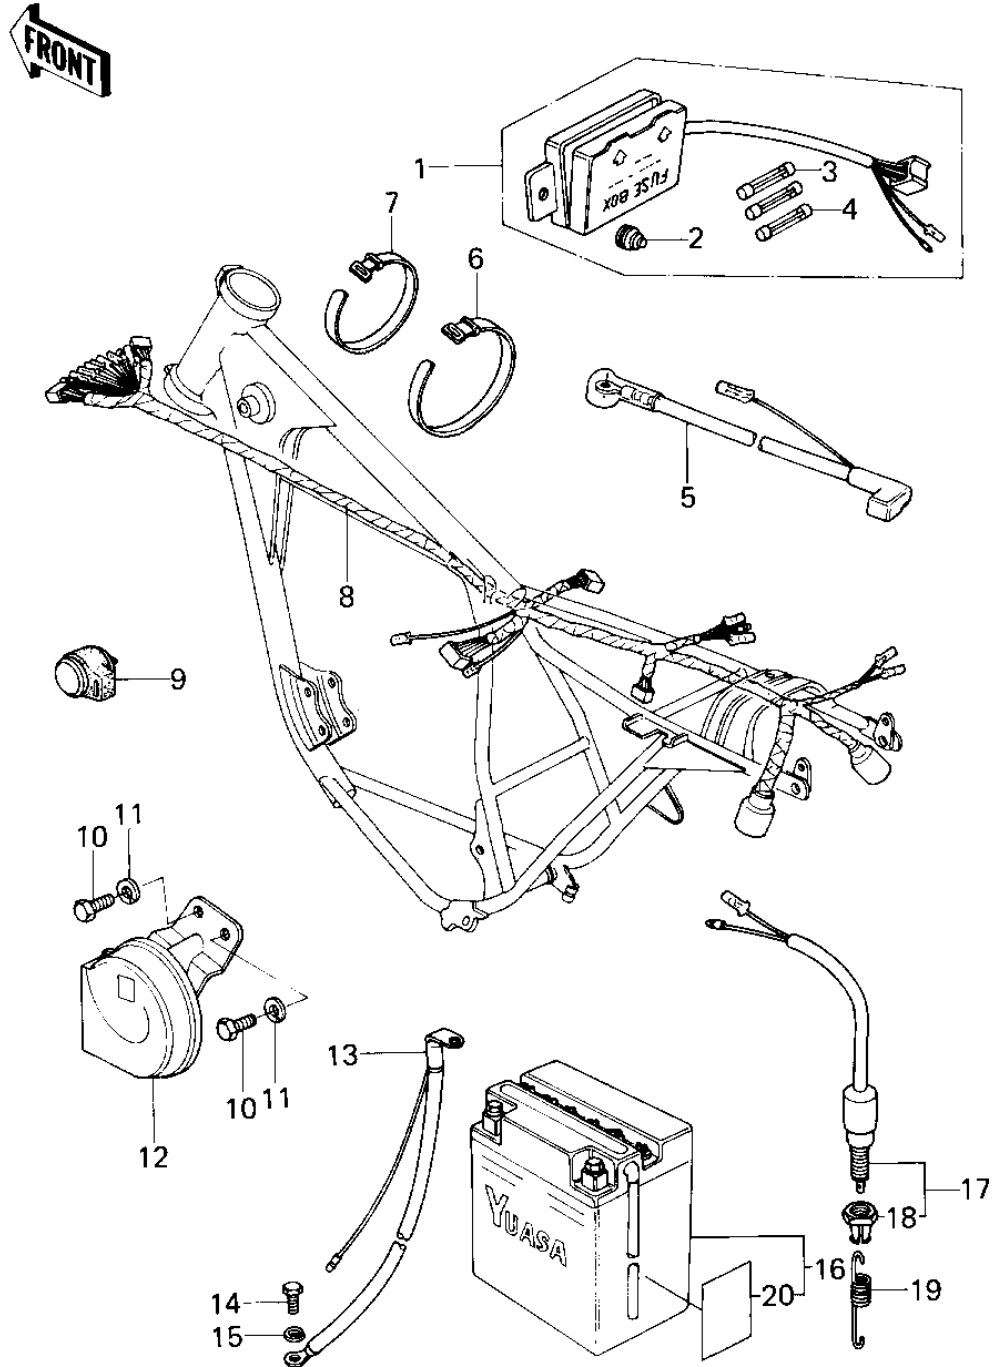

# 1978 KZ200-A1A PARTS DIAGRAM

## CHASSIS ELECTRICAL EQUIPMENT

# 1978 KZ200-A1A PARTS LIST

## CHASSIS ELECTRICAL EQUIPMENT

ITEM NAME	PART NUMBER	QUANTITY
FUSE ASSY (Ref # 1)	26004-035	
DAMPER RUBBER,FUSE (Ref # 2)	92075-279	
FUSE-20A (Ref # 3)	26006-005	
FUSE 10A (Ref # 4)	26006-003	
WIRE,MAGNETIC SWITCH (Ref # 5)	26010-051	
BAND,WIRING HARNESS (Ref # 6)	92072-056	
BAND,SHORT (Ref # 7)	92072-030	
WIRING HARNESS,MAIN (Ref # 8)	26001-1158	
RELAY-TURN SIGNAL (Ref # 9)	27002-011	
BOLT-UPSET,6X12 (Ref # 10)	112G0612	
WASHER SPRING 6MM (Ref # 11)	461F0600	
HORN ASSY (Ref # 12)	27003-078	
WIRE,BATTERY GROUND (Ref # 13)	26010-052	
BOLT-UPSET,6X12 (Ref # 14)	112G0612	
WASHER SPRING 6MM (Ref # 15)	461F0600	
YUA BAT 12N10-3B (Ref # 16)	26012-050	
SWITCH,BRAKE LIGHT (Ref # 17)	27010-025	
NUT,BRAKE LAMP SWITCH (Ref # 18)	27037-001	
SPRING,BRAKE LAMP SN (Ref # 19)	27011-017	
LABEL-WARNING,BATTERY (Ref # 20)	56040-1036	