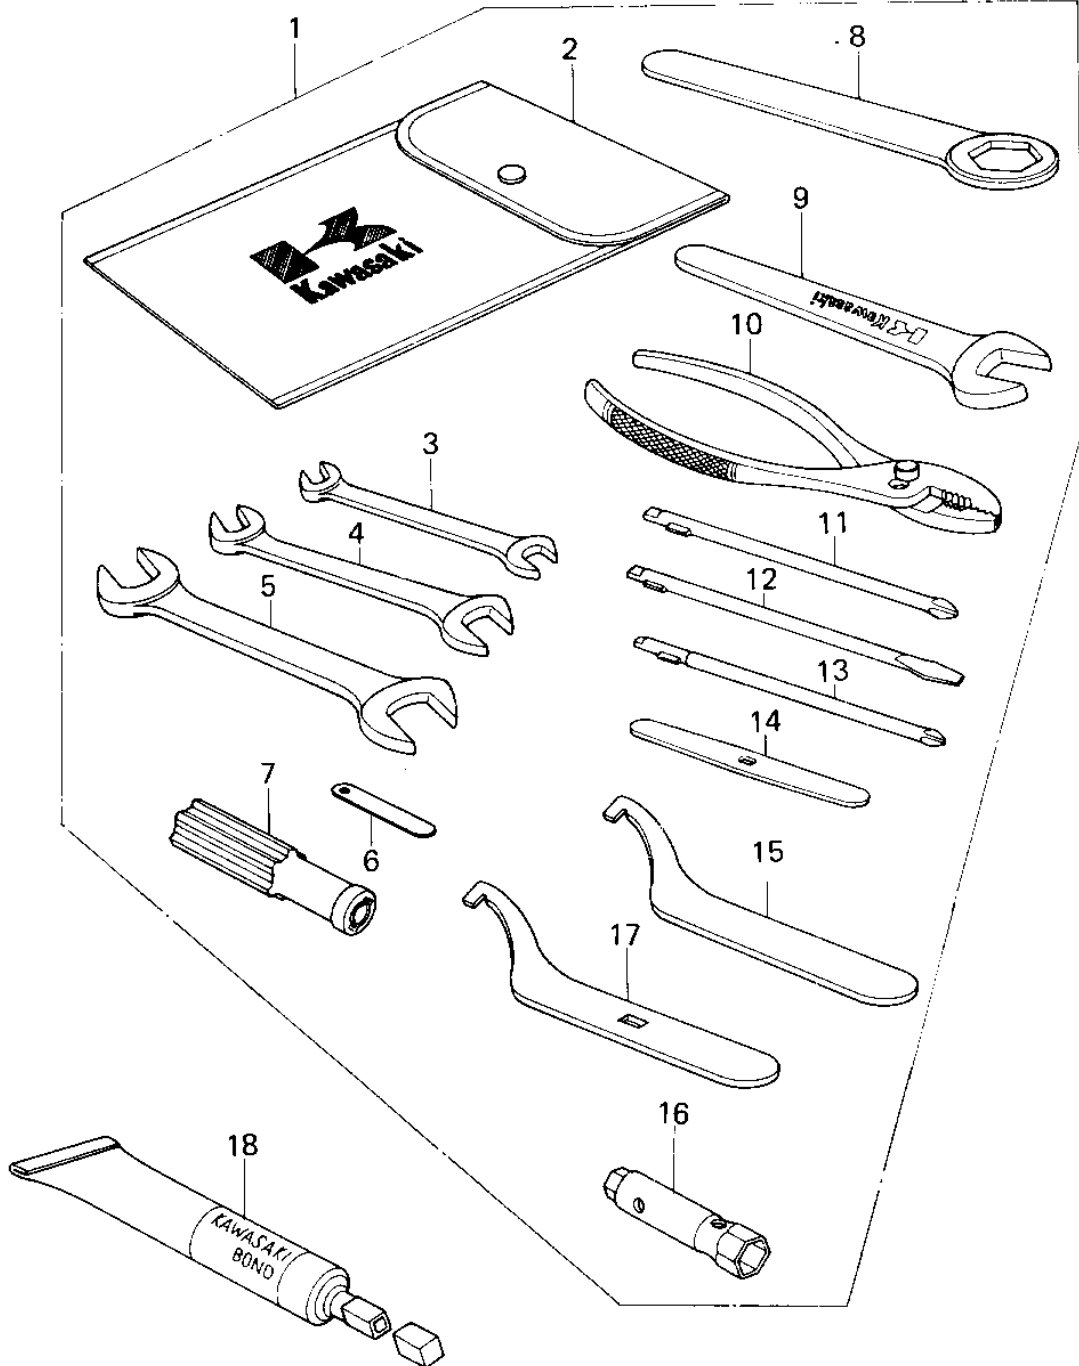

1979 KZ200-A2 PARTS DIAGRAM

OWNER TOOLS

1979 KZ200-A2 PARTS LIST

OWNER TOOLS

ITEM NAME	PART NUMBER	QUANTITY
*** N.L.A.*** (Canada) (Ref # 1)	56007-063	
TOOL KIT (Ref # 1)	56007-1013	
BAG,TOOL (Ref # 2)	56008-009	
WRENCH,OPEN,8X10 (Ref # 3)	92126-001	
WRENCH,OPEN END,12X13 (Ref # 4)	92126-002	
TOOL-WRENCH,OPEN END, (Ref # 5)	92110-1153	
GAUGE,THICKENSS (Ref # 6)	92128-001	
92106-1001 (Canada) (Ref # 7)	92106-004	
92110-1024 (Canada) (Ref # 8)	92110-1002	
WRENCH,OPEN END,19M/M (Ref # 9)	92110-1004	
PLIERS,160MM (Ref # 10)	92112-003	
TOOL-DRIVER (Ref # 11)	92107-1052	
92107-1052 (Canada) (Ref # 12)	92107-007	
92107-1002 (Canada) (Ref # 13)	92107-008	
LEVER,SCREW DRIVER (Ref # 14)	92111-006	
92110-1035 (Canada) (Ref # 15)	92110-1006	
WRENCH,BOX,17X21 (Ref # 16)	92110-012	
WRENCH,HOOK (Ref # 17)	92110-1014	
LIQUID GASKET (Ref # 18)	92104-002	