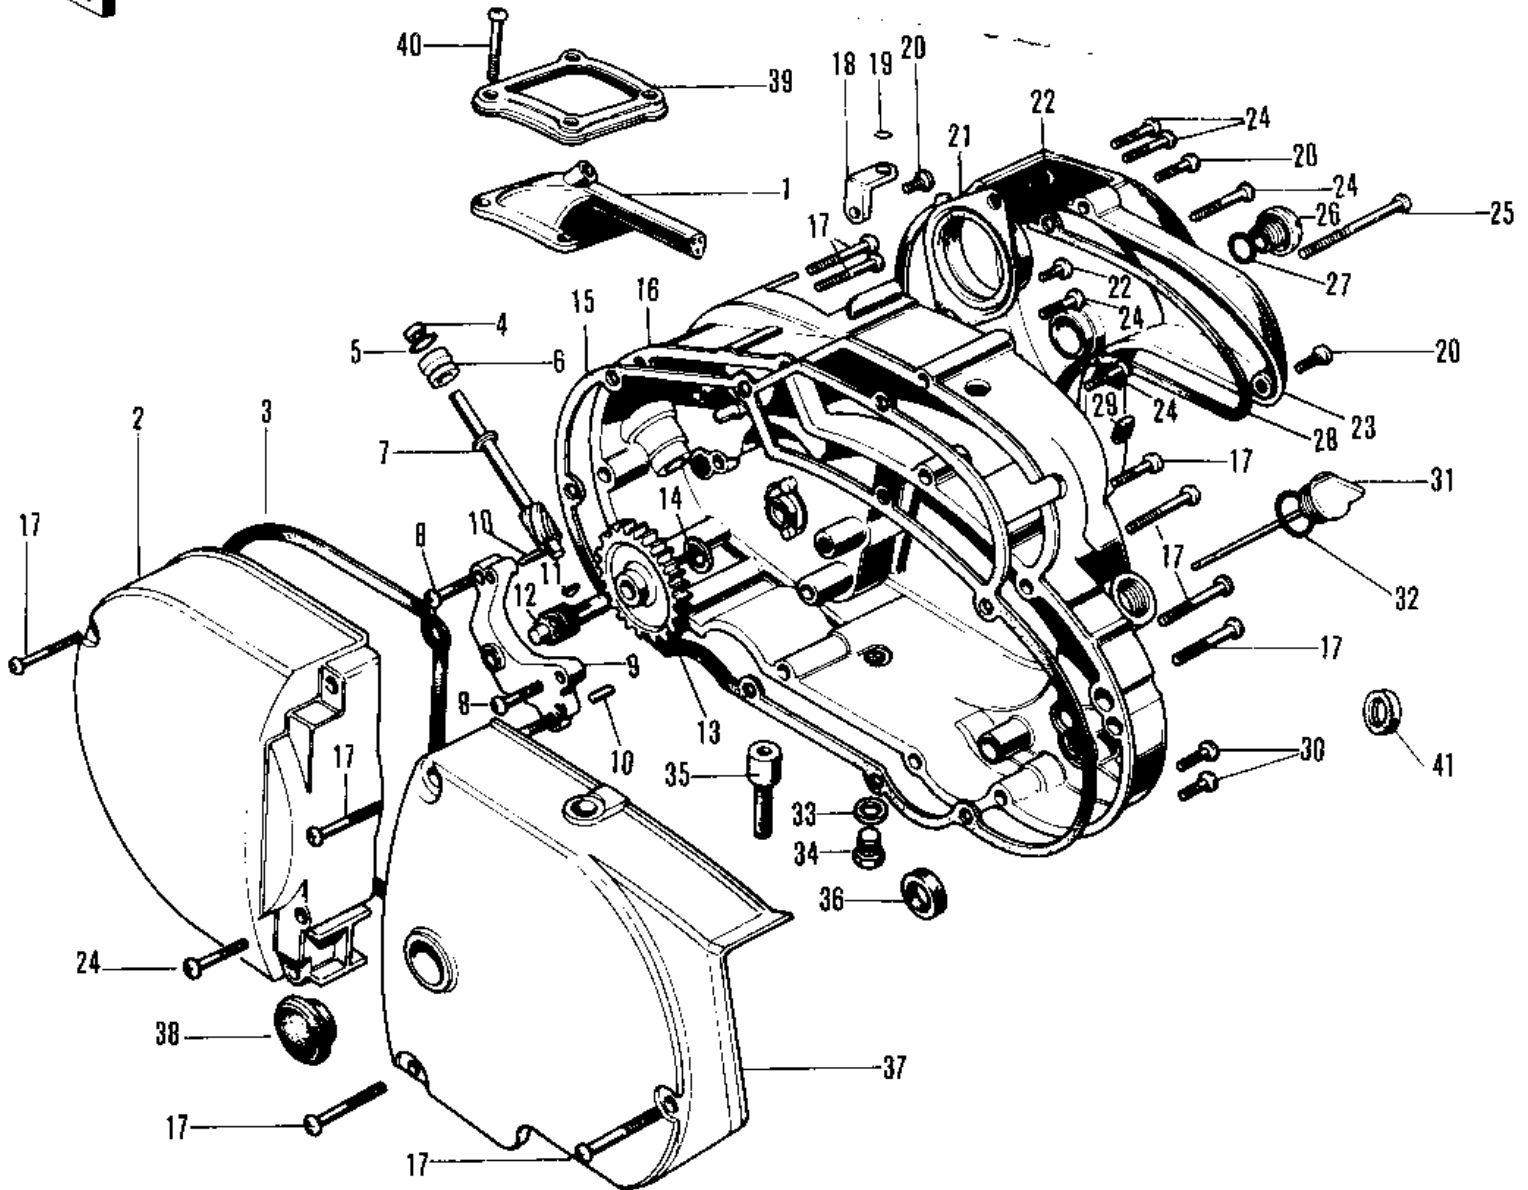

1971 Bison PARTS DIAGRAM

ENGINE COVERS (71-72 F8/F8-A)

1971 Bison PARTS LIST

ENGINE COVERS ('71-'72 F8/F8-A)

ITEM NAME	PART NUMBER	QUANTITY
CAP,CARBURETOR (Ref # 1)	14038-034	1
COVER,L.H ENGINE,BUFF (Ref # 2)	14031-038-80	1
GASKET-L.H ENG COVER (Ref # 3)	14045-008	1
OIL SEAL (Ref # 4)	92054-004	1
"0" RING (Ref # 5)	92055-025	1
BUSH (Ref # 6)	92028-075	1
GEAR-TACHOMETER (Ref # 7)	13223-004	1
SCREW PAN HEAD 6X25 (Ref # 8)	220B0625	3
HOLDER-TACHOMETER GR (Ref # 9)	14018-004	1
PIN DOWEL 5X12 (Ref # 10)	610A0512	2
WOODRUFF KEY (Ref # 11)	510A3100	1
PINION-TACHOMETER (Ref # 12)	13224-006	1
GEAR-OIL PUMP (Ref # 13)	16085-014	1
WASHER THRUST (Ref # 14)	92026-025	1
GASKET-R.H-ENG.CVR (Ref # 15)	14046-020	1
COVER-R.H ENGINE (Ref # 16)	14032-065	1
SCREW PAN HEAD 6X55 (Ref # 17)	220B0655	10
HOLDER-OIL PUMP CABLE (Ref # 18)	14044-005	1
CIRCLIP (Ref # 19)	92036-017	1
SCREW PAN HEAD 6X20 (Ref # 20)	220B0620	3
HOLDER-CARBURETOR (Ref # 21)	16065-005	1
SCREW PAN HEAD 6X12 (Ref # 22)	220B0612	2
COVER-CARBURETOR (Ref # 23)	14030-027	1
SCREW PAN HEAD 6X35 (Ref # 24)	220B0635	6
SCREW PAN HEAD 6X70 (Ref # 25)	220B0670	1
PLUG-CARBURETOR COVER (Ref # 26)	92067-006	1
"0" RING,20MM (Ref # 27)	670B2020	1
GASKET-CARBURETOR COV (Ref # 28)	14048-002	1
STOPPER-CARBURETOR (Ref # 29)	14064-001	1

1971 Bison PARTS LIST

ENGINE COVERS ('71-'72 F8/F8-A)

ITEM NAME	PART NUMBER	QUANTITY
SCREW PAN HEAD 6X30 (Ref # 30)	220B0630	2
PLUG-OIL FILLER (Ref # 31)	16115-017	1
"O" RING,20MM (Ref # 32)	670B2020	1
GASKET CHECK VALVE (Ref # 33)	92065-058	1
PLUG OIL DRAIN (Ref # 34)	92067-001	1
PIPE FUEL OVERFLOW (Ref # 35)	16116-001	1
OIL SEAL SB20285 (Ref # 36)	92049-012	1
COVER,CHAIN-CASE (Ref # 37)	14026-005-E8	1
CAP-CLUTCH HOLE (Ref # 38)	14040-003	1
HOLDER-CARBURETOR CAP (Ref # 39)	14065-001	1
SCREW PAN HEAD 5X12 (Ref # 40)	220B0512	1
OIL SEAL SB 12205 (Ref # 41)	92049-004	1