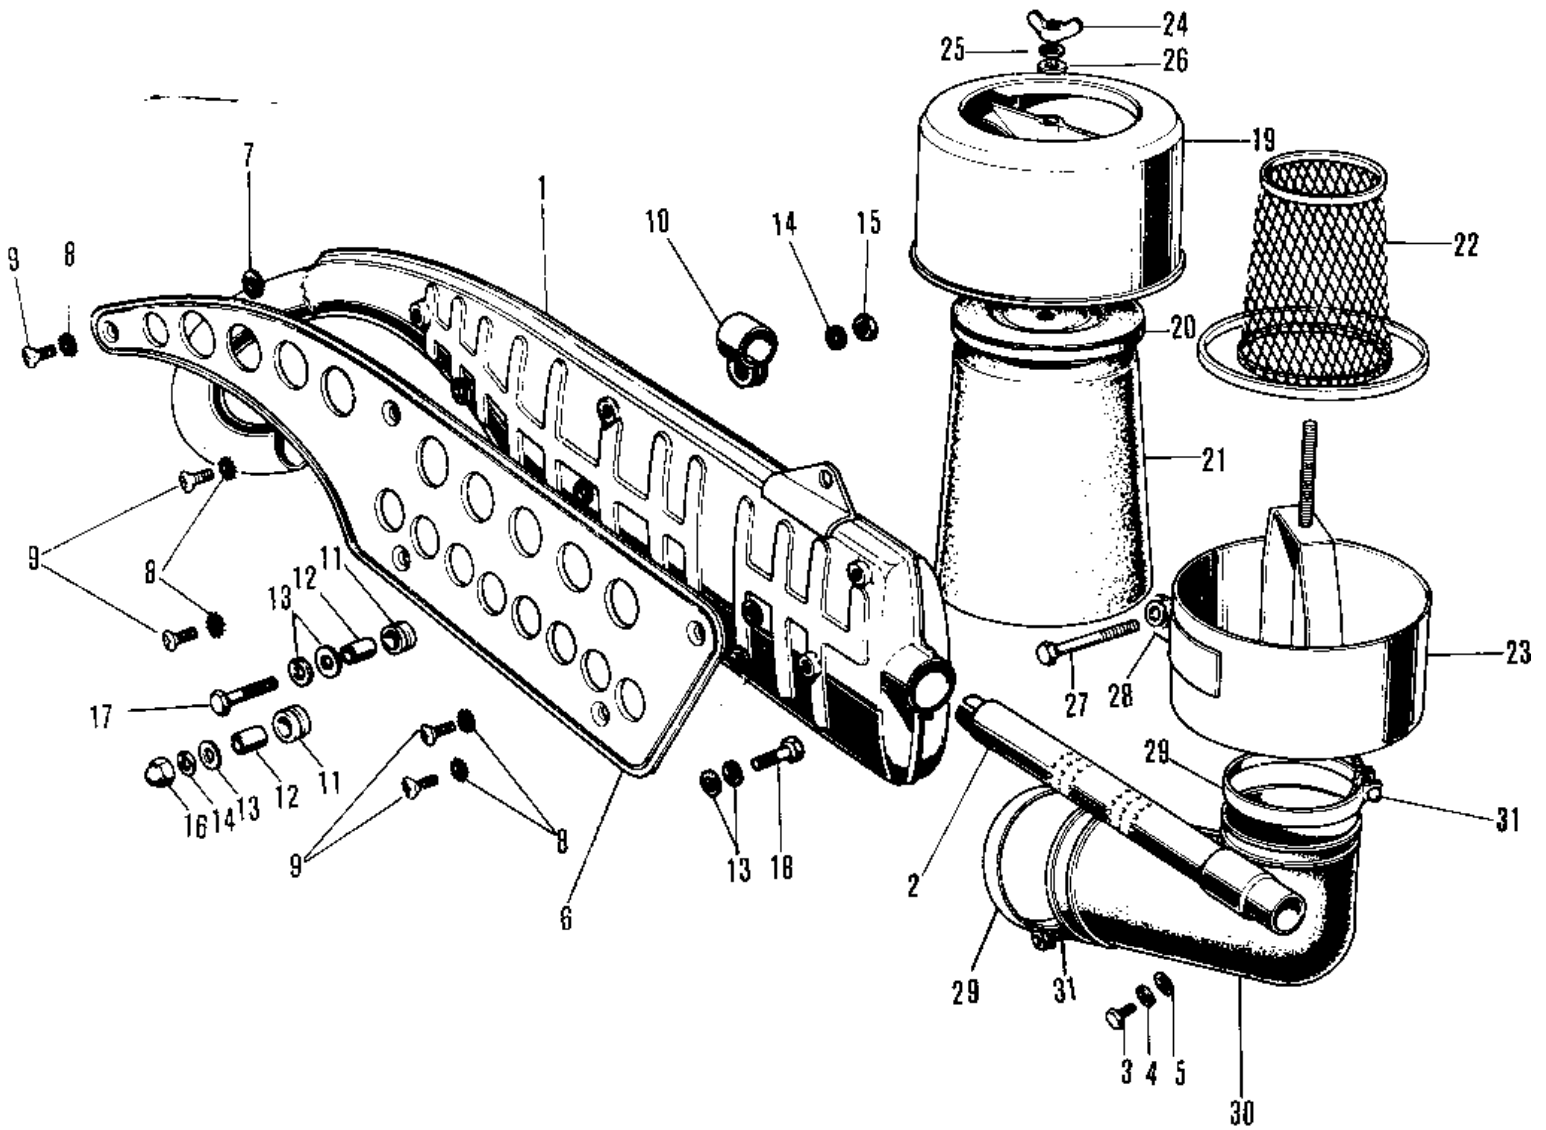

1971 Bison PARTS DIAGRAM

AIR CLEANER/MUFFLER ('71-'72 F8/F8-A)

1971 Bison PARTS LIST

AIR CLEANER/MUFFLER ('71-'72 F8/F8-A)

ITEM NAME	PART NUMBER	QUANTITY
MUFFLER ASSY,F.BLACK (Ref # 1~5)	18001-107-21	1
BAFFLE TUBE (Ref # 2)	18033-040	1
BOLT,6X10 (Ref # 3)	112G0610	1
WASHER SPRING 6MM (Ref # 4)	461F0600	1
WASHER PLAIN 6MM (Ref # 5)	411B0600	1
COVER-MUFFLER,BLACK (Ref # 6)	18064-003-21	1
INSULATOR HEAT (Ref # 7)	18065-002	5
WASHER LOCK 6MM (Ref # 8)	463H0600	5
SCREW PAN HEAD 6X10 (Ref # 9)	220E0610	5
BRACKET,UPPER MUFFLER (Ref # 10)	32069-039	1
DAMPER RUBBER-MUFFLER (Ref # 11)	18063-005	2
COLLAR (Ref # 12)	92027-102	2
WASHER,8X26X2.3 (Ref # 13)	92022-1564	5
WASHER SPRING 8MM (Ref # 14)	461F0800	2
NUT 8MM (Ref # 15)	312B0800	1
NUT FUEL TANK FRONT (Ref # 16)	92020-007	1
BOLT,FLANGED,8X35 (Ref # 17)	92001-1577	1
BOLT HEX HEAD 8X28 (Ref # 18)	114G0828	1
AIR CLEANER ASSY (Ref # 19~26)	11010-042	1
CAP-AIR CLEANER (Ref # 19)	11012-016	1
ELEMENT,AIR CLNR,TOP (Ref # 20)	11013-024	1
ELEMENT,AIR CLNR,MAIN (Ref # 21)	11013-023	1
WIRE NET-AIR CLEANER (Ref # 22)	11014-003	1
BODY-AIR CLEANER (Ref # 23)	11011-011	1
NUT-WING,6MM (Ref # 24)	92015-030	1
WASHER SPRING 6MM (Ref # 25)	461F0600	1
WASHER PLAIN 6MM (Ref # 26)	411B0600	1
BOLT,EXCLUSIVE (Ref # 27)	92001-1456	1
WASHER SPRING 6MM (Ref # 28)	461F0600	1