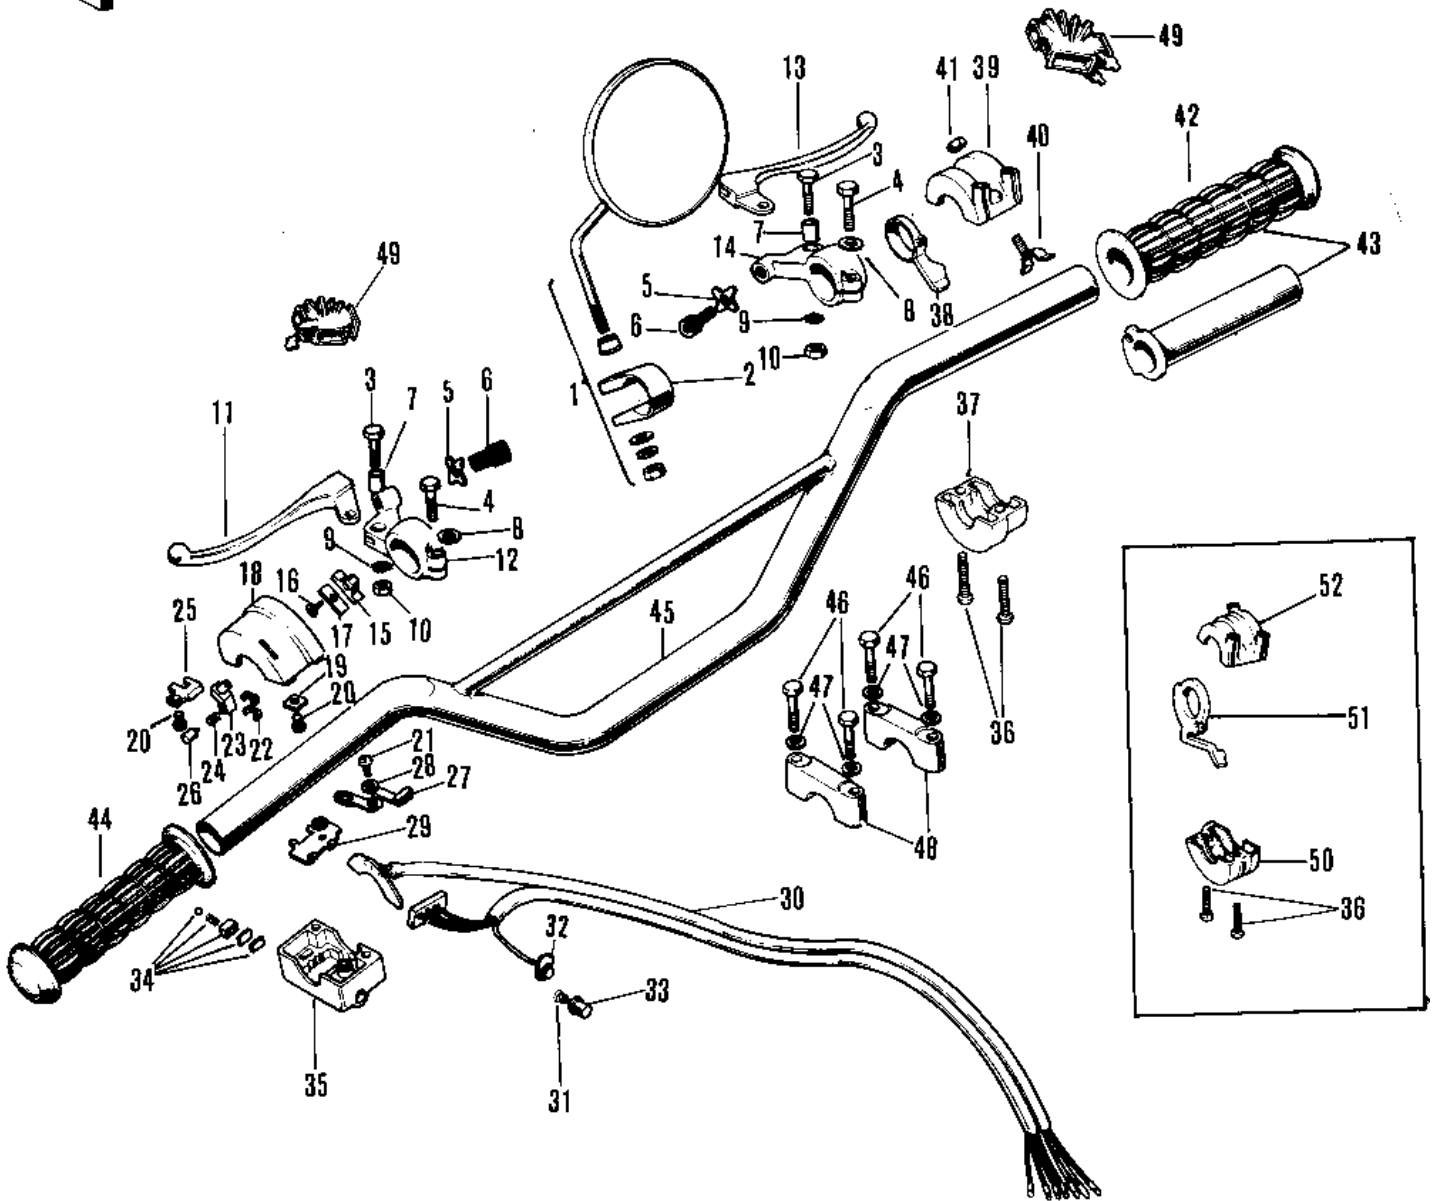

# 1971 Bison PARTS DIAGRAM

HANDLEBAR (71-72 F8/F8-A)

# 1971 Bison PARTS LIST

## HANDLEBAR ('71-'72 F8/F8-A)

ITEM NAME	PART NUMBER	QUANTITY
REAR VIEW MIRROR (Ref # 1)	56001-005	1
BRACKET (Ref # 2)	56006-001	1
LEVER ASSY-CLUTCH (Ref # 3~12,4)	46076-014	1
BOLT HEX HEAD 5X20 (Ref # 3)	92007-020	2
BOLT-UPSET (Ref # 4)	112N0620	2
NUT LOCK ADJUST SCREW (Ref # 5)	46056-001	2
SCREW CABLE ADJUST (Ref # 6)	46055-003	2
COLLAR LEVER (Ref # 7)	46059-011	2
WASHER PLAIN 6MM (Ref # 8)	410B0600	2
WASHER LOCK 5MM (Ref # 9)	464H0500	2
NUT 5MM (Ref # 10)	312B0500	2
LEVER-CLUTCH (Ref # 11)	46092-015	1
HOLDER,CLUTCH LEVER (Ref # 12)	46094-010	1
LEVER ASSY-FRNT BRAKE (Ref # 3~10)	46021-010	1
LEVER FRONT BRAKE (Ref # 13)	46058-004	1
HOLDER-FR BRAKE LEVER (Ref # 14)	46060-006	1
CASE ASSY-L.H (Ref # 15~36)	46091-004	1
KNOB-L.H SWITCH (Ref # 15)	46044-011	1
SCREW CNTSNK HD 3X8 (Ref # 16)	221B0308A	1
SPRING L.H SW KNOB (Ref # 17)	46031-003	1
CASE L.H SWITCH UPPER (Ref # 18)	46086-013	1
HOLDER L.H SW UPPER A (Ref # 19)	46085-013	1
SCREW PAN HEAD 3X5 (Ref # 20)	220B0305A	2
SCREW PAN HEAD 3X8 (Ref # 21)	220B0308	1
PLATE L.H SW CONTACT (Ref # 22)	46080-002	2
SWITCH L.H (Ref # 23)	46089-003	1
SPRING L.H SWITCH (Ref # 24)	46031-004	1
HOLDER L.H SW LOWER B (Ref # 25)	46085-014	1
CONTACT L.H SWITCH (Ref # 26)	46079-002	1