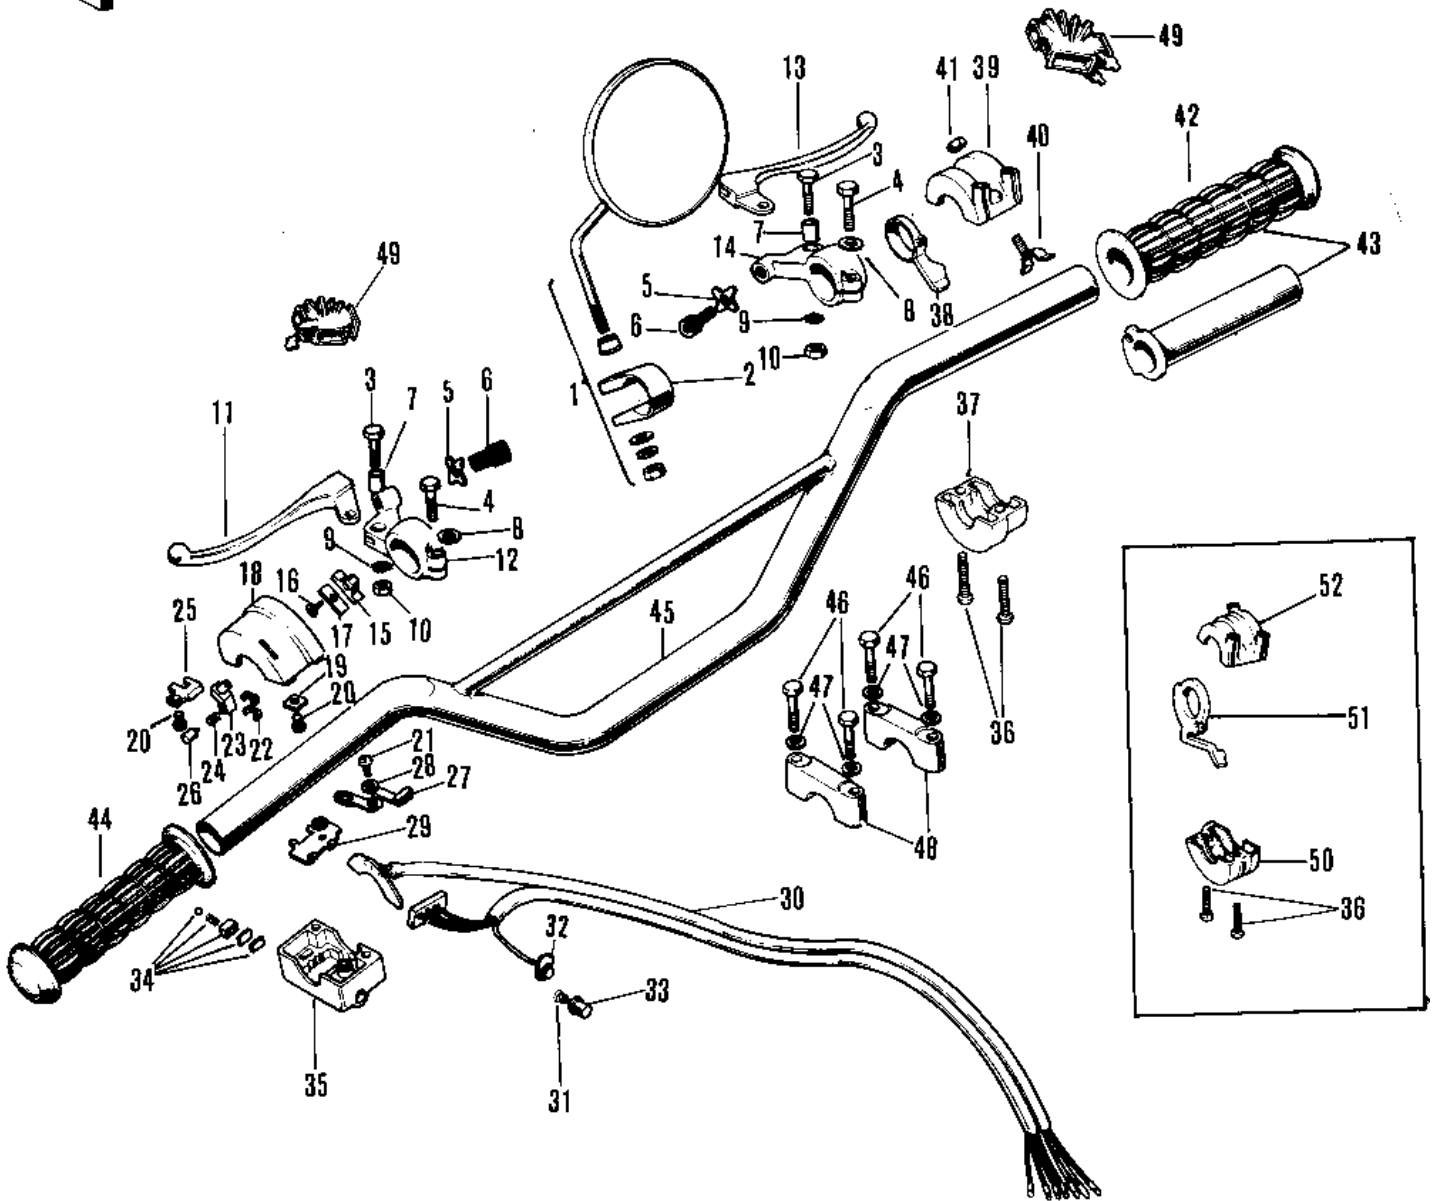

1972 F8-A PARTS DIAGRAM

HANDLEBAR (71-72 F8/F8-A)

1972 F8-A PARTS LIST

HANDLEBAR ('71-'72 F8/F8-A)

ITEM NAME	PART NUMBER	QUANTITY
REAR VIEW MIRROR (Ref # 1)	56001-005	1
BRACKET (Ref # 2)	56006-001	1
LEVER ASSY-CLUTCH (Ref # 3~12,4)	46076-014	1
BOLT HEX HEAD 5X20 (Ref # 3)	92007-020	2
BOLT-UPSET (Ref # 4)	112N0620	2
NUT LOCK ADJUST SCREW (Ref # 5)	46056-001	2
SCREW CABLE ADJUST (Ref # 6)	46055-003	2
COLLAR LEVER (Ref # 7)	46059-011	2
WASHER PLAIN 6MM (Ref # 8)	410B0600	2
WASHER LOCK 5MM (Ref # 9)	464H0500	2
NUT 5MM (Ref # 10)	312B0500	2
LEVER-CLUTCH (Ref # 11)	46092-015	1
HOLDER,CLUTCH LEVER (Ref # 12)	46094-010	1
LEVER ASSY-FRNT BRAKE (Ref # 3~10)	46021-010	1
LEVER FRONT BRAKE (Ref # 13)	46058-004	1
HOLDER-FR BRAKE LEVER (Ref # 14)	46060-006	1
CASE ASSY-L.H (Ref # 15~36)	46091-004	1
KNOB-L.H SWITCH (Ref # 15)	46044-011	1
SCREW CNTSNK HD 3X8 (Ref # 16)	221B0308A	1
SPRING L.H SW KNOB (Ref # 17)	46031-003	1
CASE L.H SWITCH UPPER (Ref # 18)	46086-013	1
HOLDER L.H SW UPPER A (Ref # 19)	46085-013	1
SCREW PAN HEAD 3X5 (Ref # 20)	220B0305A	2
SCREW PAN HEAD 3X8 (Ref # 21)	220B0308	1
PLATE L.H SW CONTACT (Ref # 22)	46080-002	2
SWITCH L.H (Ref # 23)	46089-003	1
SPRING L.H SWITCH (Ref # 24)	46031-004	1
HOLDER L.H SW LOWER B (Ref # 25)	46085-014	1
CONTACT L.H SWITCH (Ref # 26)	46079-002	1