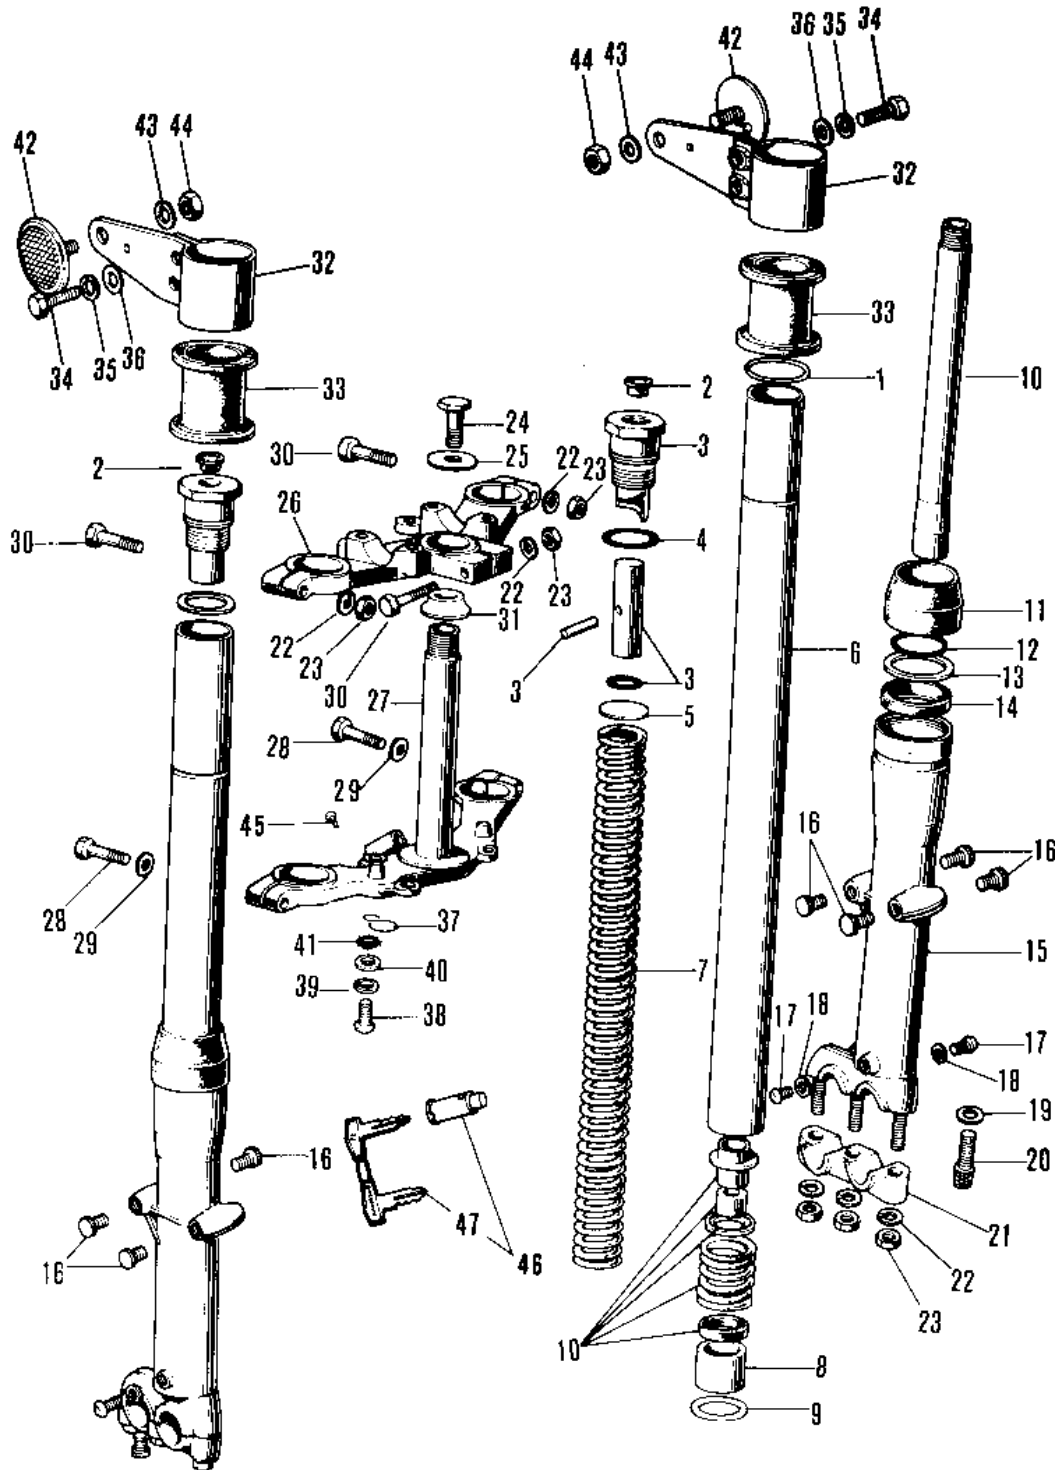

1971 Bison PARTS DIAGRAM

FRONT FORK ('71-'72 F8/F8-A)