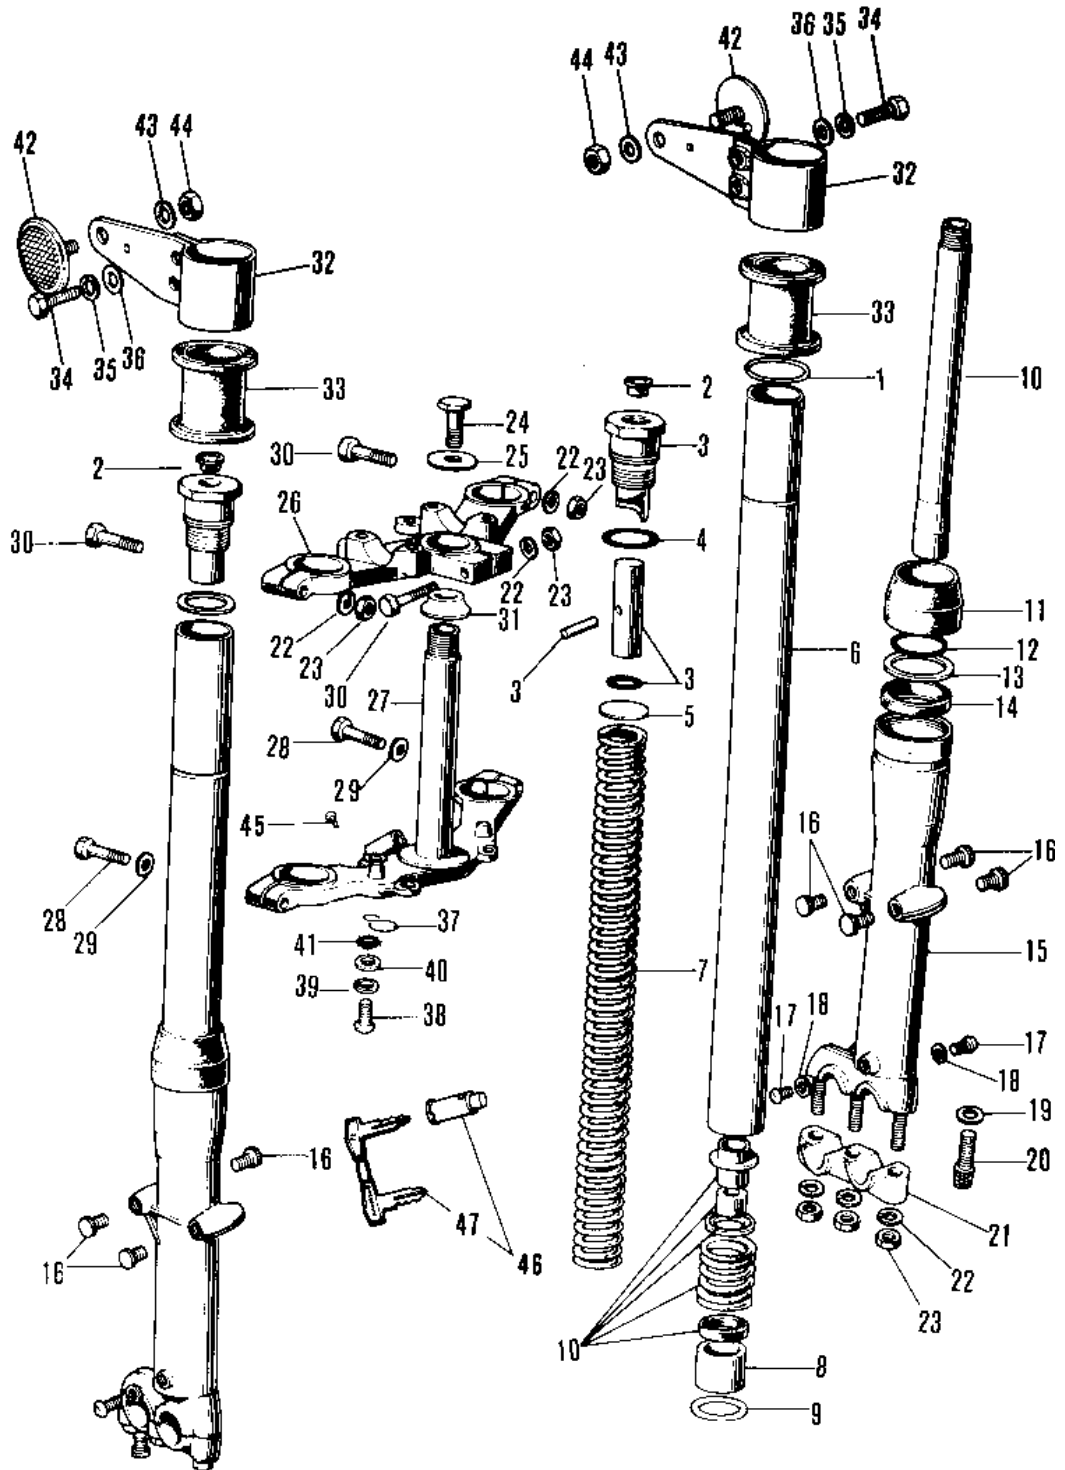

1972 F8-A PARTS DIAGRAM

FRONT FORK ('71-'72 F8/F8-A)