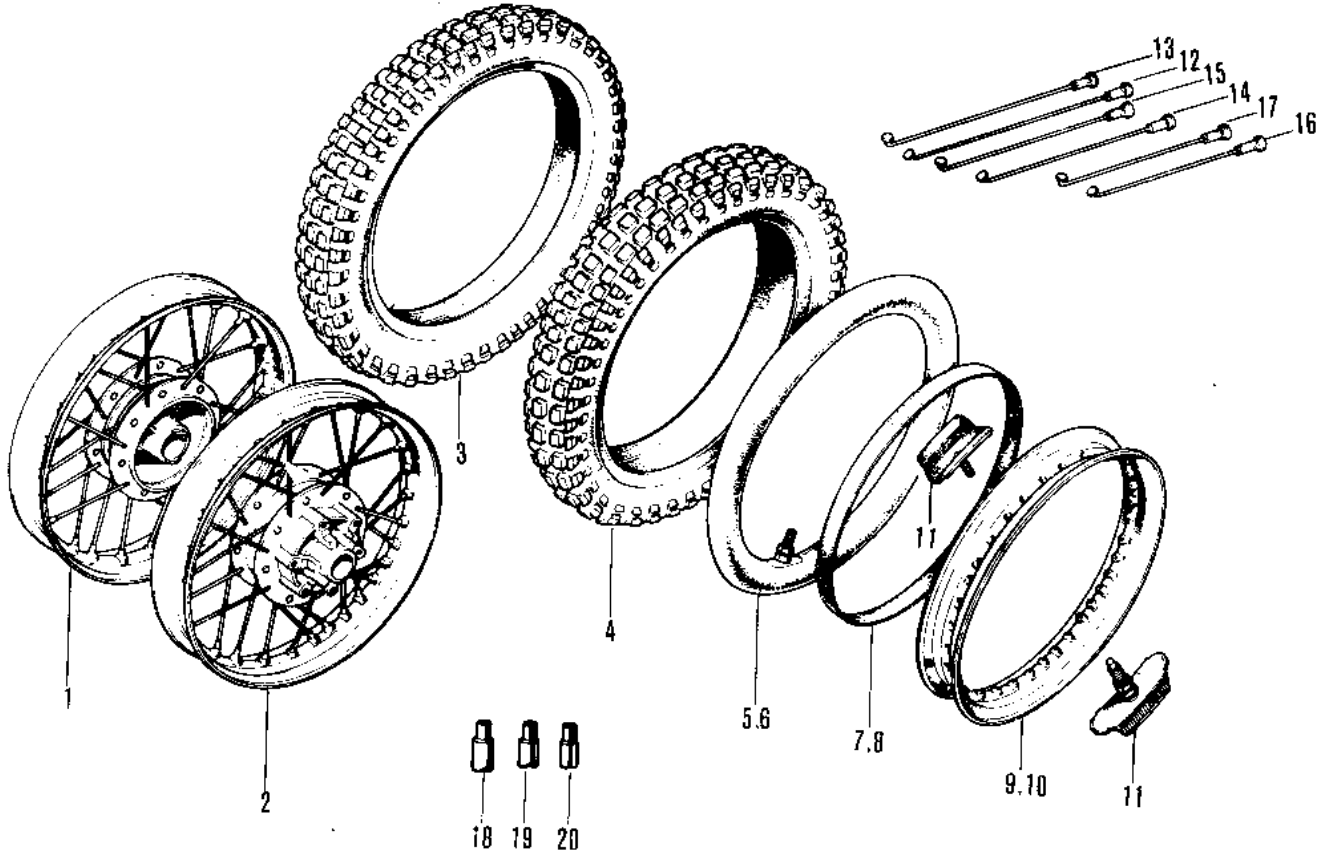

# 1971 Bison PARTS DIAGRAM

WHEELS/TIRES (71-'72 F8/F8-A)

# 1971 Bison PARTS LIST

WHEELS/TIRES ('71-'72 F8/F8-A)

ITEM NAME	PART NUMBER	QUANTITY
WHEEL ASSY-FRONT (Ref # 1)	41074-026	1
WHEEL ASSY-REAR (Ref # 2)	42048-015	1
TIRE 3.25-19 Y620 (Ref # 3)	41019-001	1
UNAVAILABLE IN PRICE BOOK (Ref # 4)	41019-002	1
*** N.L.A.*** (Canada) (Ref # 5)	41022-030	1
TUBE 350/375/410-18 (Ref # 6)	41022-031	1
BAND RIM (Ref # 7)	41023-015	1
BAND,RIM,4.00/5.10-18 (Ref # 8)	41023-1006	1
RIM 1.85BX19W (Ref # 9)	41025-031	1
RIM,1.85BX18W (Ref # 10)	41025-045	1
PROTECTOR-BEAD 1.85B (Ref # 11)	41024-007	3
SPOKE-ASY,FR INNER (Ref # 12)	41027-050	18
SPOKE-ASY,FR INNER (Ref # 12)	41027-050	18
SPOKE-ASY,FR OUTER (Ref # 13)	41028-049	18
SPOKE-ASY,INNER (Ref # *14)	41027-036	9
SPOKE-ASY,INNER (Ref # *14)	41027-036	9
SPOKE-ASY,OUTER (Ref # *15)	41028-035	9
SPOKE-ASY,OUTER (Ref # *15)	41028-035	9
SPOKE-ASY,INNER (Ref # *16)	41027-037	9
SPOKE-ASY,INNER (Ref # *16)	41027-037	9
SPOKE ASSY-OUTER (Ref # *17)	41028-027	9
SPOKE-ASY,OUTER (Ref # *17)	41028-036	9
WEIGHT,BALANCE,30G (Ref # 18)	41075-1009	AR
WEIGHT,BALANCE,20G (Ref # 19)	41075-1008	AR
WEIGHT,BALANCE,10G (Ref # 20)	41075-1007	AR