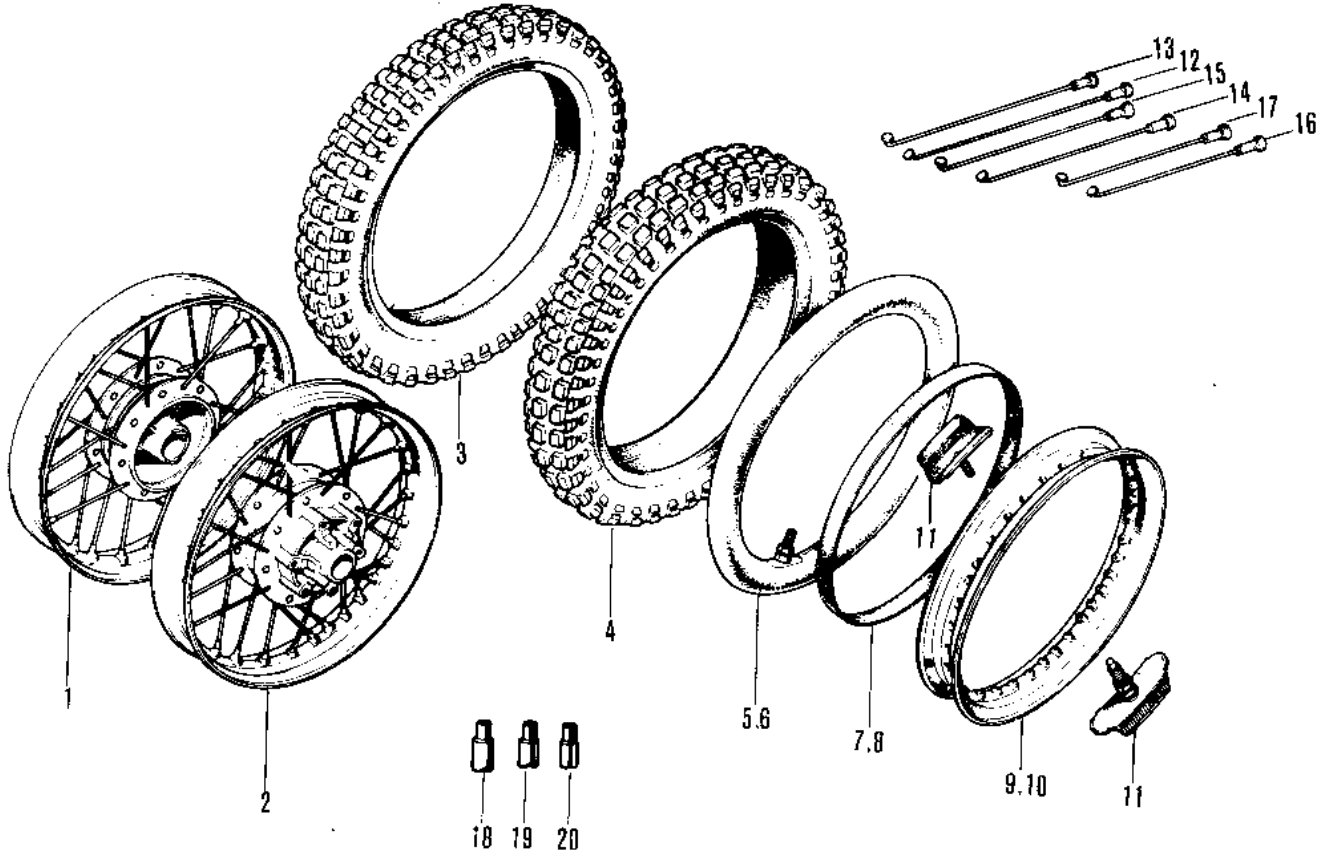

1972 F8-A PARTS DIAGRAM

WHEELS/TIRES (71-'72 F8/F8-A)

1972 F8-A PARTS LIST

WHEELS/TIRES ('71-'72 F8/F8-A)

ITEM NAME	PART NUMBER	QUANTITY
WHEEL ASSY-FRONT (Ref # 1)	41074-026	1
WHEEL ASSY-REAR (Ref # 2)	42048-015	1
TIRE 3.25-19 Y620 (Ref # 3)	41019-001	1
UNAVAILABLE IN PRICE BOOK (Ref # 4)	41019-002	1
*** N.L.A.*** (Canada) (Ref # 5)	41022-030	1
TUBE 350/375/410-18 (Ref # 6)	41022-031	1
BAND RIM (Ref # 7)	41023-015	1
BAND,RIM,4.00/5.10-18 (Ref # 8)	41023-1006	1
RIM 1.85BX19W (Ref # 9)	41025-031	1
RIM,1.85BX18W (Ref # 10)	41025-045	1
PROTECTOR-BEAD 1.85B (Ref # 11)	41024-007	3
SPOKE-ASY,FR INNER (Ref # 12)	41027-050	18
SPOKE-ASY,FR INNER (Ref # 12)	41027-050	18
SPOKE-ASY,FR OUTER (Ref # 13)	41028-049	18
SPOKE-ASY,INNER (Ref # *14)	41027-036	9
SPOKE-ASY,INNER (Ref # *14)	41027-036	9
SPOKE-ASY,OUTER (Ref # *15)	41028-035	9
SPOKE-ASY,OUTER (Ref # *15)	41028-035	9
SPOKE-ASY,INNER (Ref # *16)	41027-037	9
SPOKE-ASY,INNER (Ref # *16)	41027-037	9
SPOKE ASSY-OUTER (Ref # *17)	41028-027	9
SPOKE-ASY,OUTER (Ref # *17)	41028-036	9
WEIGHT,BALANCE,30G (Ref # 18)	41075-1009	AR
WEIGHT,BALANCE,20G (Ref # 19)	41075-1008	AR
WEIGHT,BALANCE,10G (Ref # 20)	41075-1007	AR