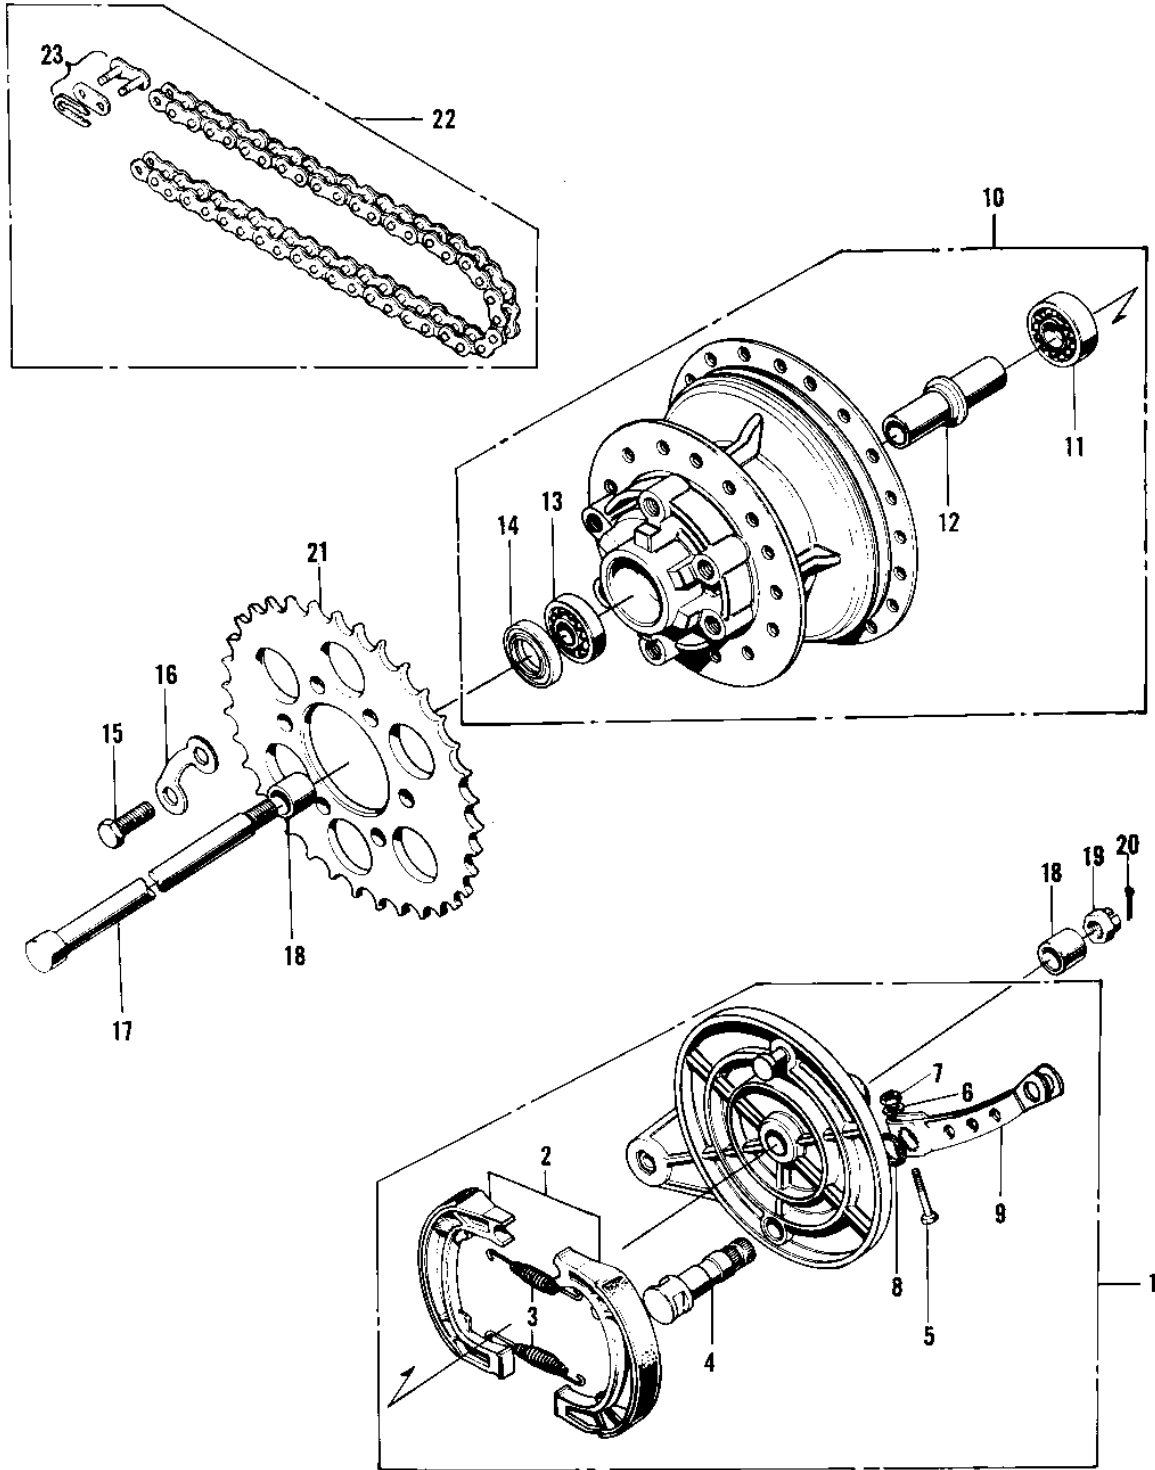

# 1971 Bison PARTS DIAGRAM

REAR HUB/BRAKE/CHAIN (71-72 F8/F8-A)

# 1971 Bison PARTS LIST

REAR HUB/BRAKE/CHAIN ('71-'72 F8/F8-A)

ITEM NAME	PART NUMBER	QUANTITY
PANEL-ASY,RR BRK,BLK (Ref # 1)	42006-016-21	1
PANEL-ASY,RR BRK,BLK (Ref # 1)	42006-016-21	1
.SHOE,BRAKE (Ref # 2)	42019-011	2
SHOE,BRAKE (Ref # 2)	42019-011	2
.SPRING-BRAKE SHOE (Ref # 3)	42020-004	2
.CAM SHAFT,REAR BRAKE (Ref # 4)	42026-021	1
CAM SHAFT,REAR BRAKE (Ref # 4)	42026-021	1
.BOLT-UPSET,6X40 (Ref # 5)	112G0640	1
.WASHER PLAIN 6MM (Ref # 6)	410B0600	1
.NUT 6MM (Ref # 7)	311B0600	1
.DUST SHIELD BRAKE CAM (Ref # 8)	41051-001	1
.LEVER,REAR BRAKE CAM (Ref # 9)	42029-037	1
LEVER,REAR BRAKE CAM (Ref # 9)	42029-037	1
DRUM ASSY REAR BRAKE (Ref # 10)	42005-019	1
.BEARING BALL #6303Z (Ref # 11)	601B6303Z	1
.SPACER-RR HUB BEARING (Ref # 12)	42010-015	1
.BEARING BALL #6303 (Ref # 13)	601B6303	1
.OIL SEAL FRONT AXLE (Ref # 14)	654A254708	1
.BOLT-HEX HEAD,10X25 (Ref # 15)	92001-087	6
.WASHER LOCK (Ref # 16)	92088-007	3
AXLE-REAR (Ref # 17)	42031-030	1
AXLE-REAR (Ref # 17)	42031-030	1
COLLAR-REAR AXLE (Ref # 18)	42032-020	2
COLLAR-REAR AXLE (Ref # 18)	42032-031	2
NUT CASTLE 16M/M (Ref # 19)	42045-014	1
PIN-COTTER,4.0X35 (Ref # 20)	550D4035	1
REAR SPROCKET,45T (Ref # 21)	42041-088	1
REAR SPROCKET,45T (Ref # 21)	42041-113	AL
RR SPROCKET 43T (OPT) (Ref # 21)	42041-089	(1