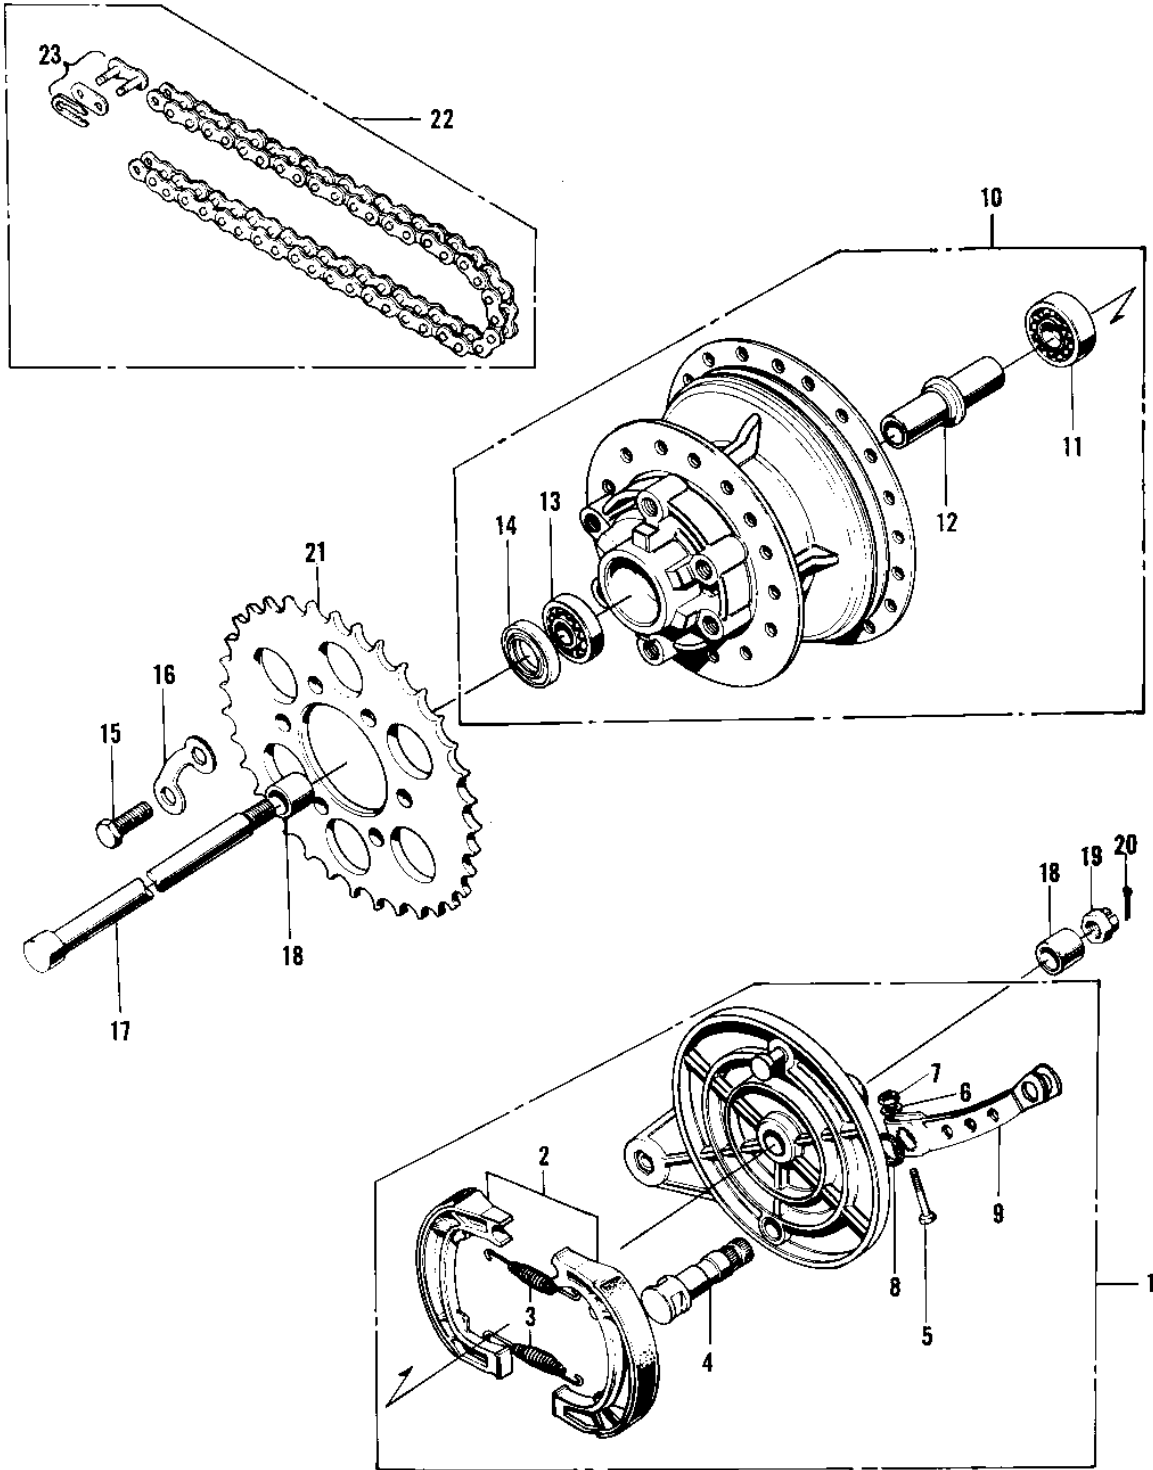

1972 F8-A PARTS DIAGRAM

REAR HUB/BRAKE/CHAIN (71-72 F8/F8-A)

1972 F8-A PARTS LIST

REAR HUB/BRAKE/CHAIN ('71-'72 F8/F8-A)

ITEM NAME	PART NUMBER	QUANTITY
PANEL-ASY,RR BRK,BLK (Ref # 1)	42006-016-21	1
PANEL-ASY,RR BRK,BLK (Ref # 1)	42006-016-21	1
.SHOE,BRAKE (Ref # 2)	42019-011	2
SHOE,BRAKE (Ref # 2)	42019-011	2
.SPRING-BRAKE SHOE (Ref # 3)	42020-004	2
.CAM SHAFT,REAR BRAKE (Ref # 4)	42026-021	1
CAM SHAFT,REAR BRAKE (Ref # 4)	42026-021	1
.BOLT-UPSET,6X40 (Ref # 5)	112G0640	1
.WASHER PLAIN 6MM (Ref # 6)	410B0600	1
.NUT 6MM (Ref # 7)	311B0600	1
.DUST SHIELD BRAKE CAM (Ref # 8)	41051-001	1
.LEVER,REAR BRAKE CAM (Ref # 9)	42029-037	1
LEVER,REAR BRAKE CAM (Ref # 9)	42029-037	1
DRUM ASSY REAR BRAKE (Ref # 10)	42005-019	1
.BEARING BALL #6303Z (Ref # 11)	601B6303Z	1
.SPACER-RR HUB BEARING (Ref # 12)	42010-015	1
.BEARING BALL #6303 (Ref # 13)	601B6303	1
.OIL SEAL FRONT AXLE (Ref # 14)	654A254708	1
.BOLT-HEX HEAD,10X25 (Ref # 15)	92001-087	6
.WASHER LOCK (Ref # 16)	92088-007	3
AXLE-REAR (Ref # 17)	42031-030	1
AXLE-REAR (Ref # 17)	42031-030	1
COLLAR-REAR AXLE (Ref # 18)	42032-020	2
COLLAR-REAR AXLE (Ref # 18)	42032-031	2
NUT CASTLE 16M/M (Ref # 19)	42045-014	1
PIN-COTTER,4.0X35 (Ref # 20)	550D4035	1
REAR SPROCKET,45T (Ref # 21)	42041-088	1
REAR SPROCKET,45T (Ref # 21)	42041-113	AL
RR SPROCKET 43T (OPT) (Ref # 21)	42041-089	(1