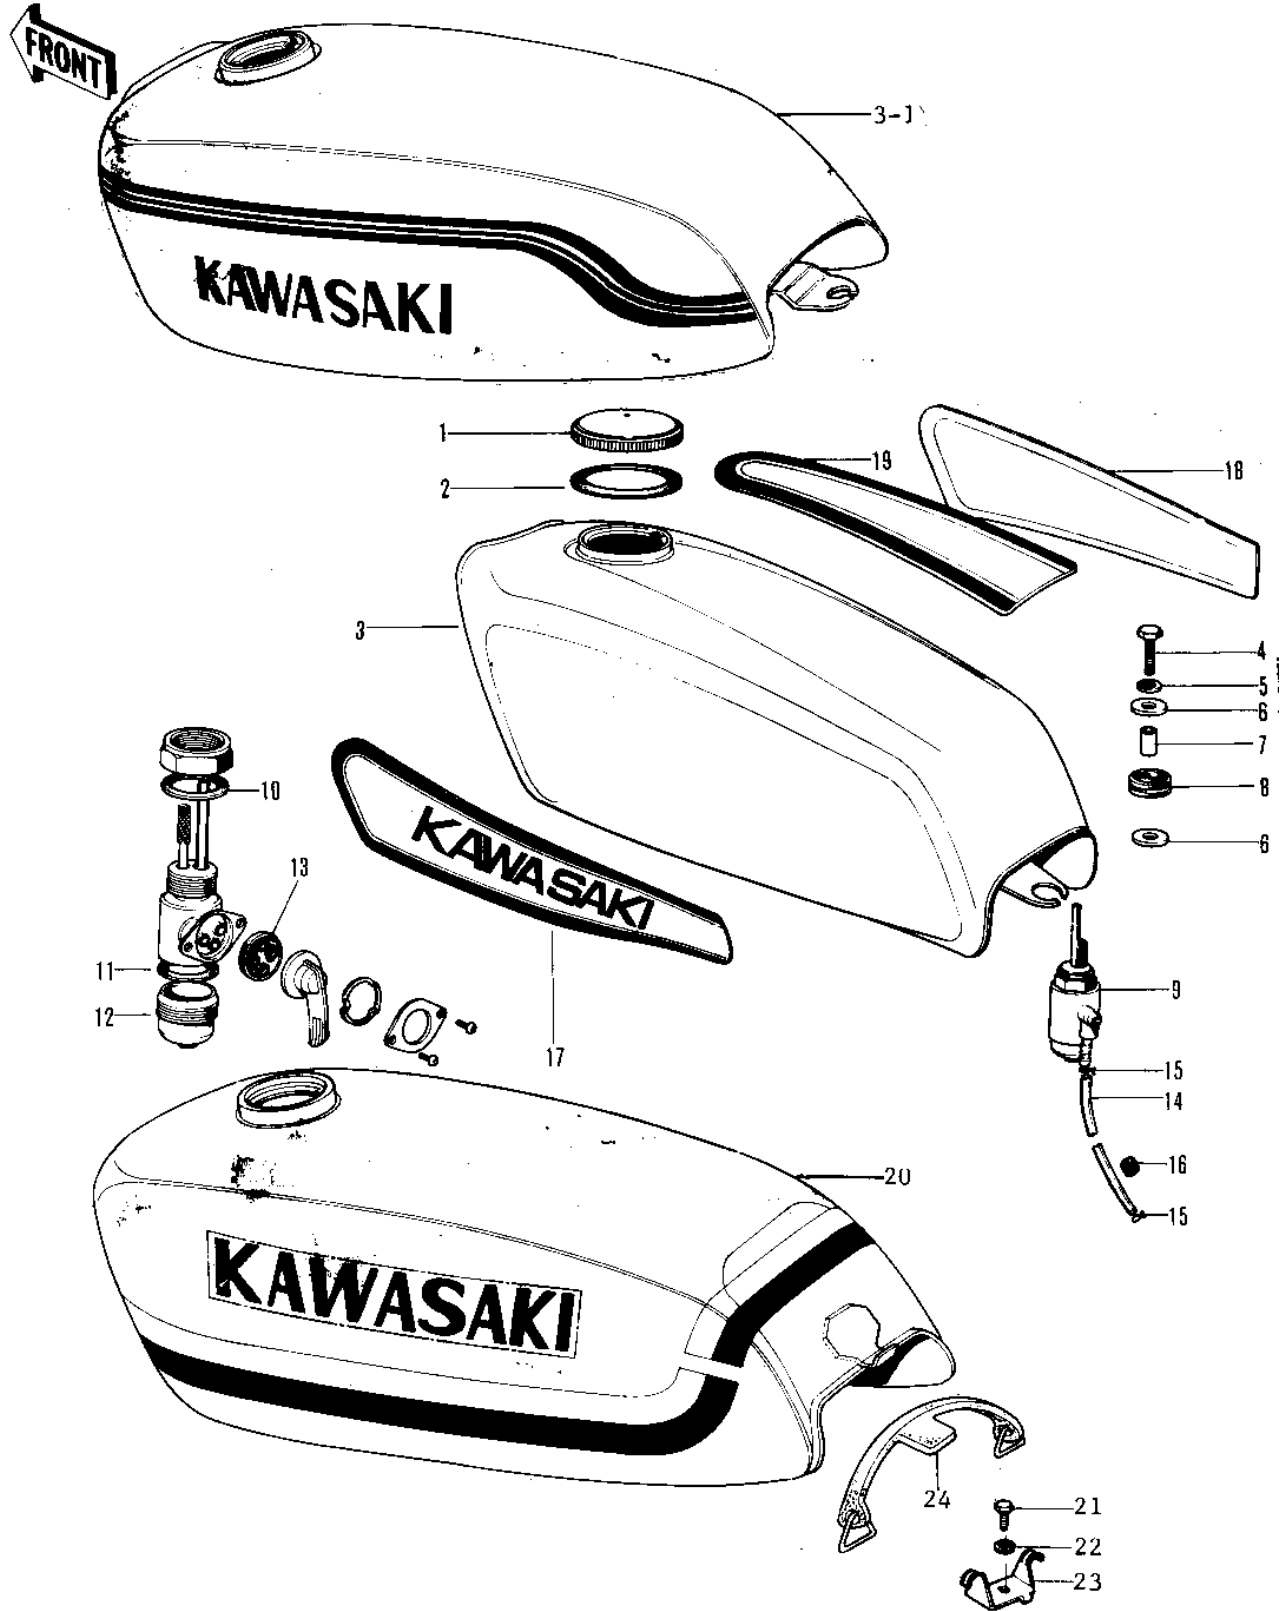

1972 F8-A PARTS DIAGRAM

FUEL TANK ('71-'72 F8/F8-A)

1972 F8-A PARTS LIST

FUEL TANK ('71-'72 F8/F8-A)

ITEM NAME	PART NUMBER	QUANTITY
CAP FUEL TANK (Ref # 1)	51049-008	1
GASKET-FUEL TANK CAP (Ref # 2)	51059-007	1
TANK-FUEL,ORANGE (Ref # 3)	51001-055-55	N/
FUEL TANK-B.ORANGE (Ref # 3-1)	51001-055-72	N/
BOLT,FLANGED,8X35 (Ref # 4)	92001-1577	1
WASHER SPRING 8MM (Ref # 5)	461F0800	1
WASHER,8X26X2.3 (Ref # 6)	92022-1564	2
SPACER FUEL TANK REAR (Ref # 7)	92027-034	1
DAMPER RUBB TANK REAR (Ref # 8)	92075-030	1
COCK ASSY,FUEL (Ref # 9)	51023-044	1
GASKET FUEL COCK JONT (Ref # 10)	51032-001	1
GASKET FUEL COCK CUP (Ref # 11)	51037-007	1
CUP FUEL COCK (Ref # 12)	51036-003	1
GASKET FUEL COCK LEV (Ref # 13)	92065-019	1
PIPE-OIL (Ref # 14)	92059-072	1
CLAMP FUEL PIPE (Ref # 15)	92037-010	2
GROMMET PIPE (Ref # 16)	92071-038	1
EMBLEM-L.H,PURPLE (Ref # 17)	56013-031-61	1
EMBLEM-R.H,PURPLE (Ref # 18)	56014-025-61	1
EMBLEM-CENTER,PURPLE (Ref # 19)	56027-038-61	1
TANK,FUEL,ORANGE (Ref # 20~24)	51002-010-72	1
BOLT-SMALL-UPSET,8X18 (Ref # 21)	115G0818	1
WASHER SPRING 8MM (Ref # 22)	461F0800	1
BRACKET,FUEL TANK (Ref # 23)	32052-046	1
BAND,FUEL TANK (Ref # 24)	92072-049	1