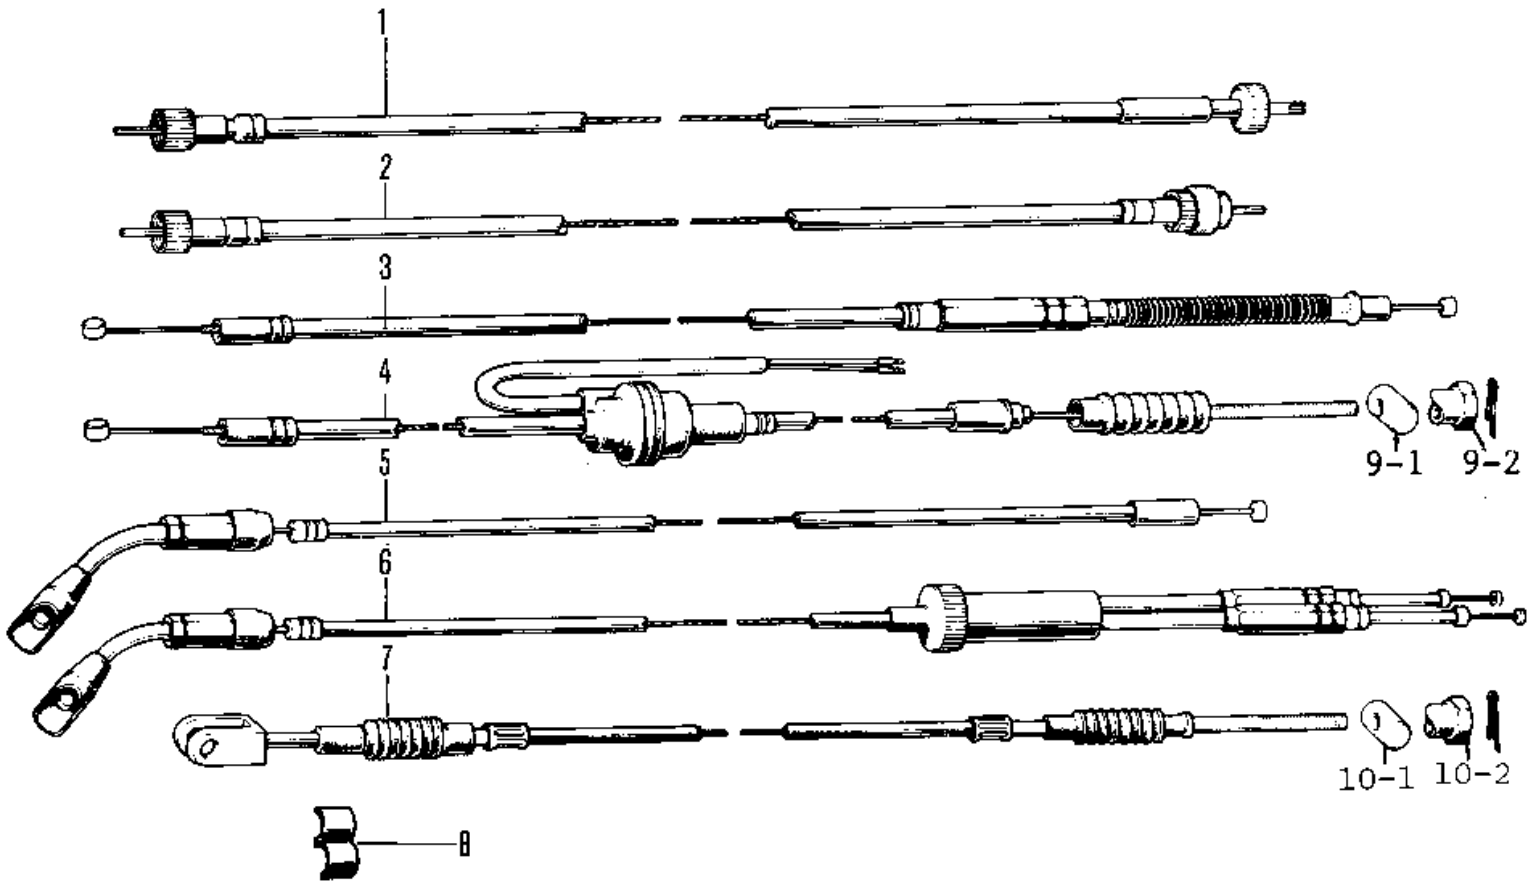

1971 Bison PARTS DIAGRAM

CABLES (71-72 F8/F8-A)

1971 Bison PARTS LIST

CABLES (71-72 F8/F8-A)

ITEM NAME	PART NUMBER	QUANTITY
CABLE,SPEEDOMETER (Ref # 1)	54001-030	1
CABLE-TACHOMETER (Ref # 2)	54018-013	1
CABLE-CLUTCH (Ref # 3)	54011-036	1
CABLE-FRONT BRAKE (Ref # 4)	54005-050	1
CABLE-STARTER (Ref # 5)	54017-041	1
CABLE-REAR BRAKE (Ref # 7)	54022-016	1
CLAMP-CABLE (Ref # 8)	92037-069	1
JOINT-BRAKE ROD (Ref # 9-1)	92043-082	1
NUT-BRAKE ROD ADJUST (Ref # 9-2)	92015-052	1
PIN BRAKE ROD (Ref # 10-1)	92043-053	1
NUT-BRAKE CABLE ADJST (Ref # 10-2)	92015-041	1